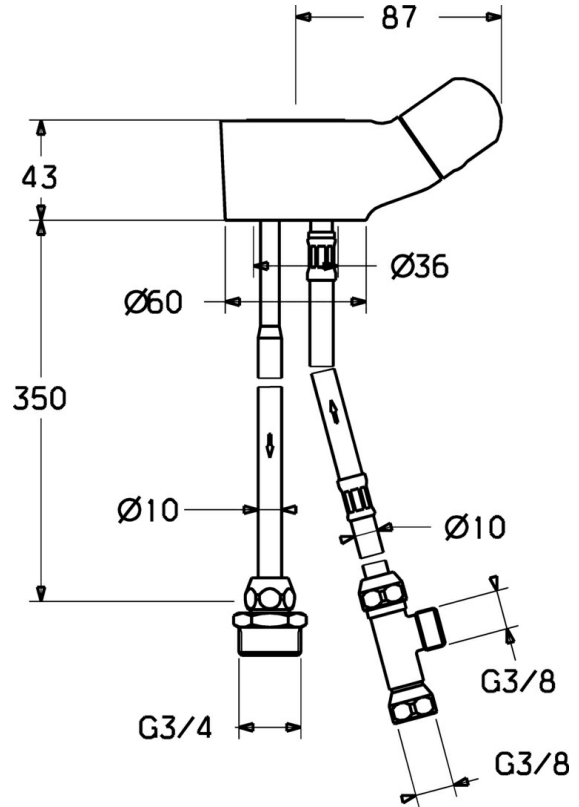

EAN: 4015474674660
static.hansa.com/09870101

• Accessories

• Chrome

Technical data

Spare parts

SP09870101

	Name	Code
1.1	Handle	59910370
1.2	Headpart, G1/2	59905114
1.3	O-ring, d 45x2.5	59911151
1.4	O-ring, d 38x3.5	59910236
2	Nipple Discontinued	59910377
3	T-connector Discontinued	59910798
4	Connector nipple, G3/4xG3/8 Discontinued	59910940
5	Hose Discontinued	59910939