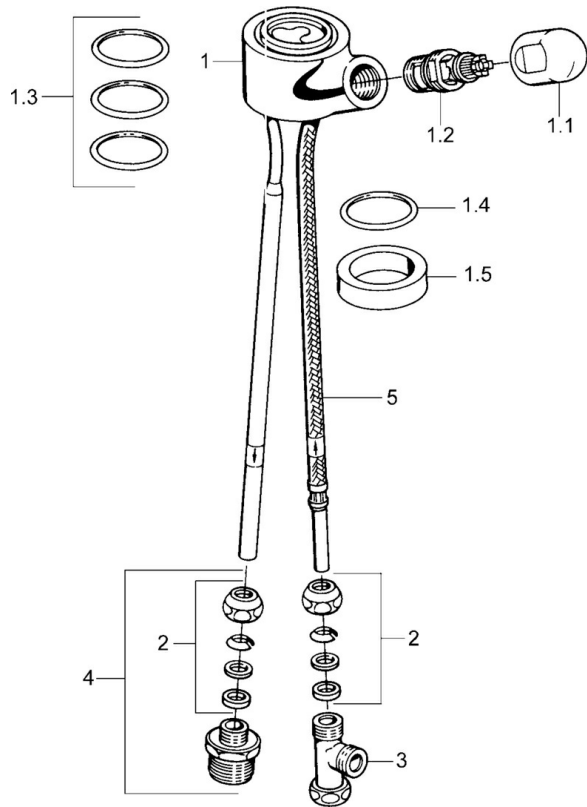

EAN: 4015474674660
static.hansa.com/09870101

• Accessories

• Chrome

Technical data

Spare parts

SP09870101

	Name	Code
1.1	Handle	59910370
1.2	Headpart, G1/2	59905114
1.3	O-ring, d 45x2.5	59911151
1.4	O-ring, d 38x3.5	59910236
2	Nipple Discontinued	59910377
3	T-connector Discontinued	59910798
4	Connector nipple, G3/4xG3/8 Discontinued	59910940
5	Hose Discontinued	59910939