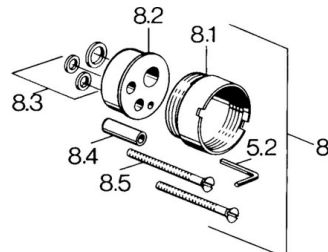

EAN: 4015474662469
static.hansa.com/09859101

- Shower solutions
- Single-lever, Trim Kit
- Concealed wall mounting
- Chrome
- Single operating lever/handle, Hot/Cold symbols
- Soft edge rosette

Technical data

Technical properties

Hot water supply	max. +80°C
Working pressure	0.5-10 bar

Regulations

EN standard	EN 817
-------------	---------------

Spare parts

SP09859101

	Name	Code
1	Lever, (-2007) Discontinued	59909881
1.2	Bushing	59904778
1.3	Plug, hot/cold	59906705
2	Covering cap	59911172
7.1	Screw, M5x65	59904847