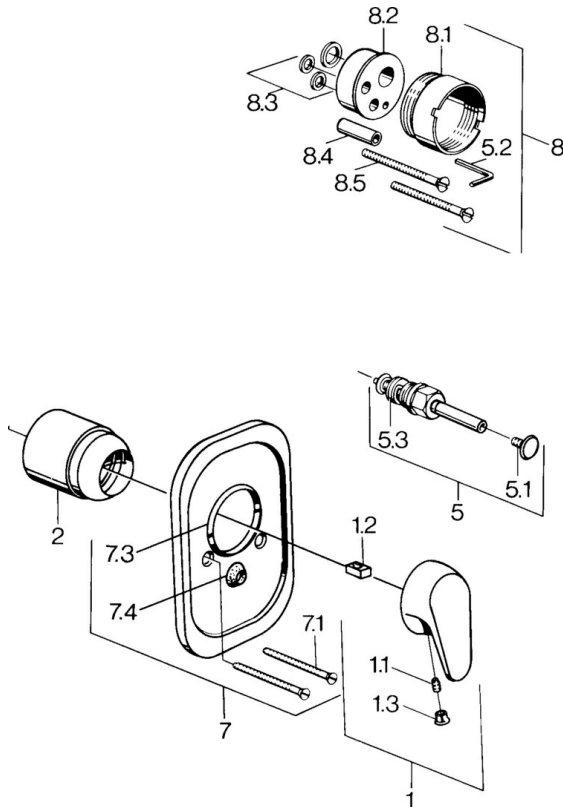

EAN: 4015474662445
static.hansa.com/09849101

- Bath tub & Shower
- Single-lever, Trim Kit
- Concealed wall mounting
- Chrome
- Single operating lever/handle, Hot/Cold symbols
- Soft edge rosette

Technical data

Technical properties

Hot water supply	max. +80°C
Working pressure	0.5-10 bar

Regulations

EN standard	EN 817
-------------	---------------

Spare parts

SP09849101

	Name	Code
1	Lever, (-2007) Discontinued	59909881
1.2	Bushing	59904778
1.3	Plug, hot/cold	59906705
2	Covering cap	59911172
5	Diverter	59910900
5.1	Push button	59904828
5.3	Sealing kit	59904791
7.1	Screw, M5x65	59904847
7.4	Flow limiting cap	59904846