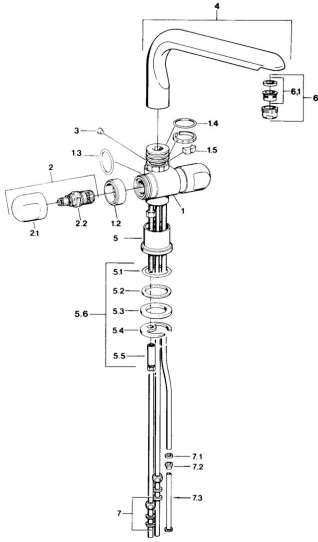

EAN: 4015474605800
static.hansa.com/0978110593

- Kitchen
- Two-grip
- Deck mounted

Technical data

Technical properties

Hot water supply	max. +80°C
Working pressure	0.5-10 bar
Material	Brass

Spare parts

SP09781105

	Name	Code
1.2	Decorative ring Discontinued	59910797
1.4	O-ring, 32x2.5 Discontinued	59910233
1.5	Limiter Discontinued	59910534
2.1	Handle Discontinued	59910211
2.1	Temperature control handle Discontinued	59910210
2.2	Headpart, G1/2	59905114
3	Fixing bolt, M4 Discontinued	59910234
5.1	O-ring, d 38x3.5	59910236
5.2	Gasket, 48x33.5x2	59902283
5.3	Bearing ring	59904893
5.4	Fixing plate	59904765
5.5	Screw, M8x1, SW13	59904766
5.6	Fixing set	59910749
6	Aerator, M24x1 A, low pressure	59902692
6	Aerator, M24x1 White	59905527
6.1	Aerator, M22/24, ND	59901553
7	Fitting nut	59904969
7.1	Sealing kit, 14.9x8.5x1	59902352
7.2	Sealing kit, 10x8	59902272
7.3	Hose	59902151