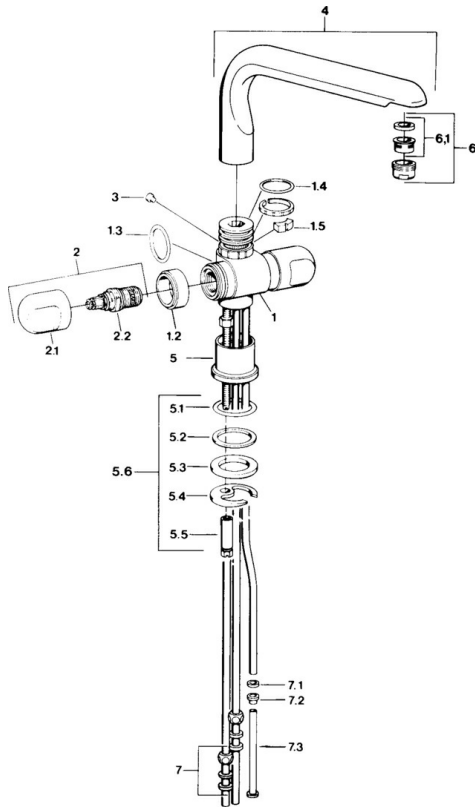

EAN: 4015474605800
static.hansa.com/0978110593

- Kitchen
- Two-grip
- Deck mounted

Technical data

Technical properties

Hot water supply	max. +80°C
Working pressure	0.5-10 bar
Material	Brass

Spare parts

SP09781105

	Name	Code
1.2	Decorative ring Discontinued	59910797
1.4	O-ring, 32x2.5 Discontinued	59910233
1.5	Limiter Discontinued	59910534
2.1	Handle Discontinued	59910211
2.1	Temperature control handle Discontinued	59910210
2.2	Headpart, G1/2	59905114
3	Fixing bolt, M4 Discontinued	59910234
5.1	O-ring, d 38x3.5	59910236
5.2	Gasket, 48x33.5x2	59902283
5.3	Bearing ring	59904893
5.4	Fixing plate	59904765
5.5	Screw, M8x1, SW13	59904766
5.6	Fixing set	59910749
6	Aerator, M24x1 A, low pressure	59902692
6	Aerator, M24x1 White	59905527
6.1	Aerator, M22/24, ND	59901553
7	Fitting nut	59904969
7.1	Sealing kit, 14.9x8.5x1	59902352
7.2	Sealing kit, 10x8	59902272
7.3	Hose	59902151