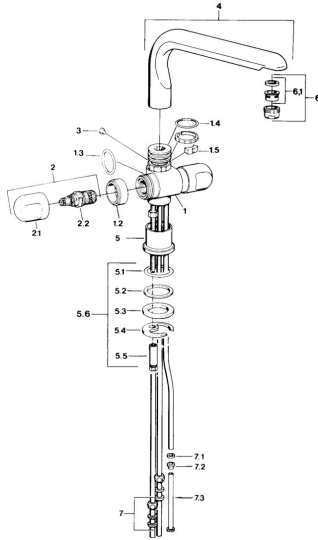

EAN: 4015474606159
static.hansa.com/0978110586

- Kitchen
- Two-grip
- Deck mounted

Technical data

Technical properties

Hot water supply	max. +80°C
Working pressure	0.5-10 bar
Material	Brass

Spare parts

SP09781105

	Name	Code
1.2	Decorative ring Discontinued	59910797
1.4	O-ring, 32x2.5 Discontinued	59910233
1.5	Limiter Discontinued	59910534
2.1	Handle Discontinued	59910211
2.1	Temperature control handle Discontinued	59910210
2.2	Headpart, G1/2	59905114
3	Fixing bolt, M4 Discontinued	59910234
5.1	O-ring, d 38x3.5	59910236
5.2	Gasket, 48x33.5x2	59902283
5.3	Bearing ring	59904893
5.4	Fixing plate	59904765
5.5	Screw, M8x1, SW13	59904766
5.6	Fixing set	59910749
6	Aerator, M24x1 A, low pressure	59902692
6	Aerator, M24x1 White	59905527
6.1	Aerator, M22/24, ND	59901553
7	Fitting nut	59904969
7.1	Sealing kit, 14.9x8.5x1	59902352
7.2	Sealing kit, 10x8	59902272
7.3	Hose	59902151