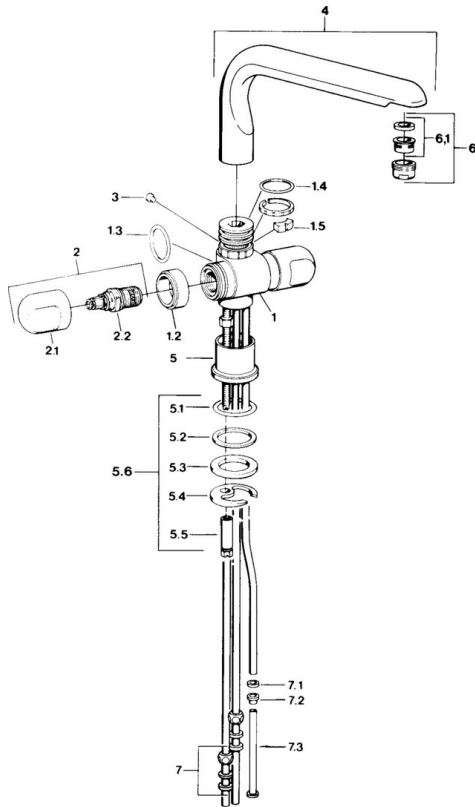

EAN: 4015474606159
static.hansa.com/0978110586

- Kitchen
- Two-grip
- Deck mounted

Technical data

Technical properties

Hot water supply	max. +80°C
Working pressure	0.5-10 bar
Material	Brass

Spare parts

SP09781105

	Name	Code
1.2	Decorative ring Discontinued	59910797
1.4	O-ring, 32x2.5 Discontinued	59910233
1.5	Limiter Discontinued	59910534
2.1	Handle Discontinued	59910211
2.1	Temperature control handle Discontinued	59910210
2.2	Headpart, G1/2	59905114
3	Fixing bolt, M4 Discontinued	59910234
5.1	O-ring, d 38x3.5	59910236
5.2	Gasket, 48x33.5x2	59902283
5.3	Bearing ring	59904893
5.4	Fixing plate	59904765
5.5	Screw, M8x1, SW13	59904766
5.6	Fixing set	59910749
6	Aerator, M24x1 A, low pressure	59902692
6	Aerator, M24x1 White	59905527
6.1	Aerator, M22/24, ND	59901553
7	Fitting nut	59904969
7.1	Sealing kit, 14.9x8.5x1	59902352
7.2	Sealing kit, 10x8	59902272
7.3	Hose	59902151