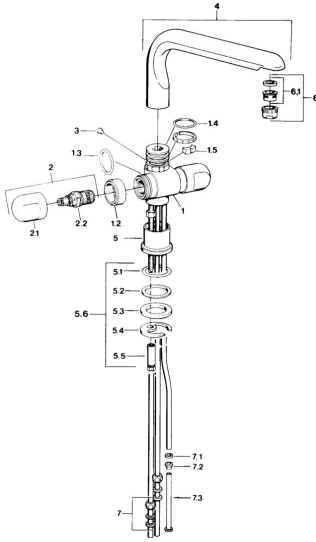

EAN: 4015474643499
static.hansa.com/0978110582

- Kitchen
- Two-grip
- Deck mounted
- White

Technical data

Technical properties

Hot water supply	max. +80°C
Working pressure	0.5-10 bar
Material	Brass

Spare parts

SP09781105

	Name	Code
1.2	Decorative ring Discontinued	59910797
1.4	O-ring, 32x2.5 Discontinued	59910233
1.5	Limiter Discontinued	59910534
2.1	Handle Discontinued	59910211
2.1	Temperature control handle Discontinued	59910210
2.2	Headpart, G1/2	59905114
3	Fixing bolt, M4 Discontinued	59910234
5.1	O-ring, d 38x3.5	59910236
5.2	Gasket, 48x33.5x2	59902283
5.3	Bearing ring	59904893
5.4	Fixing plate	59904765
5.5	Screw, M8x1, SW13	59904766
5.6	Fixing set	59910749
6	Aerator, M24x1 A, low pressure	59902692
6	Aerator, M24x1 White	59905527
6.1	Aerator, M22/24, ND	59901553
7	Fitting nut	59904969
7.1	Sealing kit, 14.9x8.5x1	59902352
7.2	Sealing kit, 10x8	59902272
7.3	Hose	59902151