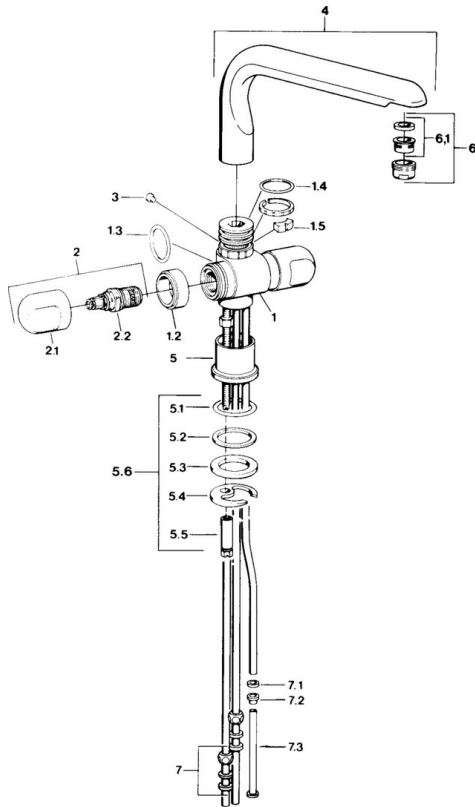

EAN: 4015474643499
static.hansa.com/0978110582

- Kitchen
- Two-grip
- Deck mounted
- White

Technical data

Technical properties

Hot water supply	max. +80°C
Working pressure	0.5-10 bar
Material	Brass

Spare parts

SP09781105

	Name	Code
1.2	Decorative ring Discontinued	59910797
1.4	O-ring, 32x2.5 Discontinued	59910233
1.5	Limiter Discontinued	59910534
2.1	Handle Discontinued	59910211
2.1	Temperature control handle Discontinued	59910210
2.2	Headpart, G1/2	59905114
3	Fixing bolt, M4 Discontinued	59910234
5.1	O-ring, d 38x3.5	59910236
5.2	Gasket, 48x33.5x2	59902283
5.3	Bearing ring	59904893
5.4	Fixing plate	59904765
5.5	Screw, M8x1, SW13	59904766
5.6	Fixing set	59910749
6	Aerator, M24x1 A, low pressure	59902692
6	Aerator, M24x1 White	59905527
6.1	Aerator, M22/24, ND	59901553
7	Fitting nut	59904969
7.1	Sealing kit, 14.9x8.5x1	59902352
7.2	Sealing kit, 10x8	59902272
7.3	Hose	59902151