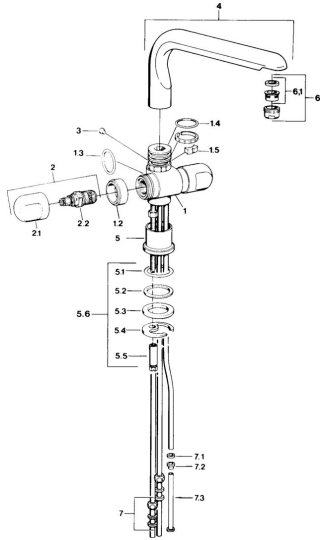

EAN: 4015474606500  
[static.hansa.com/0978110569](http://static.hansa.com/0978110569)

- Kitchen
- Two-grip
- Deck mounted

### Technical properties

Hot water supply	<b>max. +80°C</b>
Working pressure	<b>0.5-10 bar</b>
Material	<b>Brass</b>

## Spare parts

### SP09781105

	Name	Code
1.2	Decorative ring Discontinued	59910797
1.4	O-ring, 32x2.5 Discontinued	59910233
1.5	Limiter Discontinued	59910534
2.1	Handle Discontinued	59910211
2.1	Temperature control handle Discontinued	59910210
2.2	Headpart, G1/2	59905114
3	Fixing bolt, M4 Discontinued	59910234
5.1	O-ring, d 38x3.5	59910236
5.2	Gasket, 48x33.5x2	59902283
5.3	Bearing ring	59904893
5.4	Fixing plate	59904765
5.5	Screw, M8x1, SW13	59904766
5.6	Fixing set	59910749
6	Aerator, M24x1 A, low pressure	59902692
6	Aerator, M24x1 White	59905527
6.1	Aerator, M22/24, ND	59901553
7	Fitting nut	59904969
7.1	Sealing kit, 14.9x8.5x1	59902352
7.2	Sealing kit, 10x8	59902272
7.3	Hose	59902151