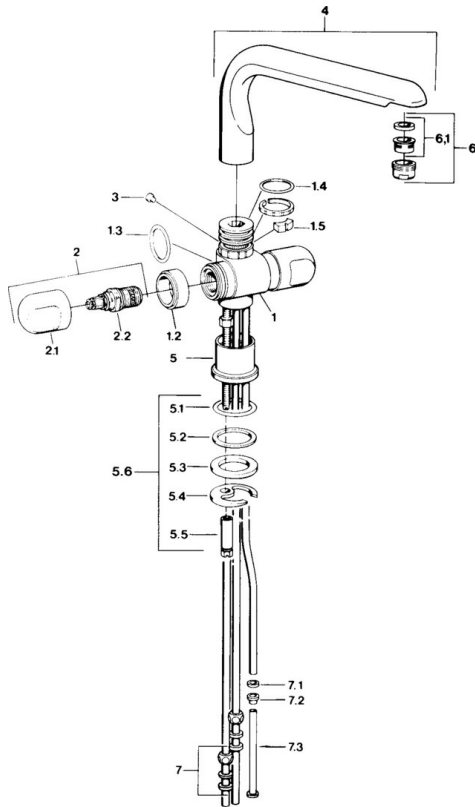

EAN: 4015474606500  
[static.hansa.com/0978110569](http://static.hansa.com/0978110569)

- Kitchen
- Two-grip
- Deck mounted

### Technical properties

Hot water supply	<b>max. +80°C</b>
Working pressure	<b>0.5-10 bar</b>
Material	<b>Brass</b>

## Spare parts

### SP09781105

	Name	Code
1.2	Decorative ring Discontinued	59910797
1.4	O-ring, 32x2.5 Discontinued	59910233
1.5	Limiter Discontinued	59910534
2.1	Handle Discontinued	59910211
2.1	Temperature control handle Discontinued	59910210
2.2	Headpart, G1/2	59905114
3	Fixing bolt, M4 Discontinued	59910234
5.1	O-ring, d 38x3.5	59910236
5.2	Gasket, 48x33.5x2	59902283
5.3	Bearing ring	59904893
5.4	Fixing plate	59904765
5.5	Screw, M8x1, SW13	59904766
5.6	Fixing set	59910749
6	Aerator, M24x1 A, low pressure	59902692
6	Aerator, M24x1 White	59905527
6.1	Aerator, M22/24, ND	59901553
7	Fitting nut	59904969
7.1	Sealing kit, 14.9x8.5x1	59902352
7.2	Sealing kit, 10x8	59902272
7.3	Hose	59902151