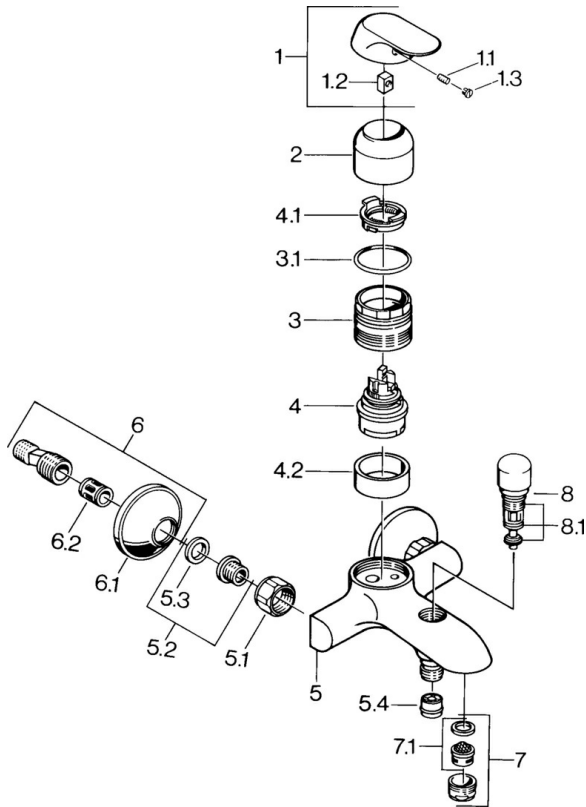

EAN: 4015474675230
static.hansa.com/09742111

- Bathtub & Shower
- Single-lever
- Wall mounted
- Chrome
- Single operating lever/handle, Hot/Cold symbols
- Non-return valve(s)
- Silencer(s)
- protected against back-flow in domestic use (according to DIN EN 1717)

Technical data

Technical properties

Hot water supply	max. +80°C
Working pressure	0.5-10 bar
Backflow prevention (EN1717)	EB

Regulations

EN standard	EN 817
-------------	---------------

Spare parts

SP09742101

	Name	Code
1	Lever, (-2007) Discontinued	59909881
1.1	Screw, M5x8, SW2.5	59904755
1.2	Bushing	59904778
1.3	Plug, hot/cold	59906705
2	Covering cap	59911160
3	Tightening nut, M52x1, AF45	59911161
3.1	O-ring, d 39x2.5 Discontinued	59911162
4	Cartridge, 4.8 eco	59904601
4.1	Hot water limiter	59904759
4.2	Spacer sleeve Discontinued	59905871
5.1	Connection nut, G3/4, AF30	59902230
5.2	Seat, G1/2, L, WAF10	59904618
5.3	Retaining ring, 23.9x15.2x2	59902689
5.4	Non-return valve	59905714
6	Eccentric, G3/4xG1/2	59904793
6.2	Silencer	59904792
7	Aerator, M24x1 B	59905872
7.1	Aerator, M22/M24	59905873
8	Diverter	59910803
8.1	Sealing kit	59904791