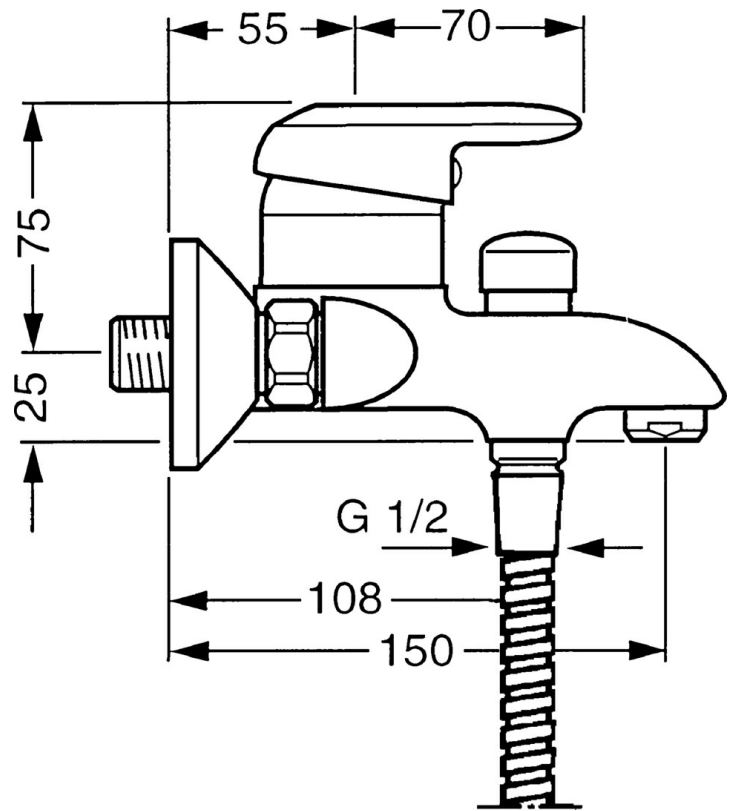

EAN: 4015474675230
static.hansa.com/09742111

- Bathtub & Shower
- Single-lever
- Wall mounted
- Chrome
- Single operating lever/handle, Hot/Cold symbols
- Non-return valve(s)
- Silencer(s)
- protected against back-flow in domestic use (according to DIN EN 1717)

Technical data

Technical properties

Hot water supply	max. +80°C
Working pressure	0.5-10 bar
Backflow prevention (EN1717)	EB

Regulations

EN standard	EN 817
-------------	---------------

Spare parts

SP09742101

	Name	Code
1	Lever, (-2007) Discontinued	59909881
1.1	Screw, M5x8, SW2.5	59904755
1.2	Bushing	59904778
1.3	Plug, hot/cold	59906705
2	Covering cap	59911160
3	Tightening nut, M52x1, AF45	59911161
3.1	O-ring, d 39x2.5 Discontinued	59911162
4	Cartridge, 4.8 eco	59904601
4.1	Hot water limiter	59904759
4.2	Spacer sleeve Discontinued	59905871
5.1	Connection nut, G3/4, AF30	59902230
5.2	Seat, G1/2, L, WAF10	59904618
5.3	Retaining ring, 23.9x15.2x2	59902689
5.4	Non-return valve	59905714
6	Eccentric, G3/4xG1/2	59904793
6.2	Silencer	59904792
7	Aerator, M24x1 B	59905872
7.1	Aerator, M22/M24	59905873
8	Diverter	59910803
8.1	Sealing kit	59904791