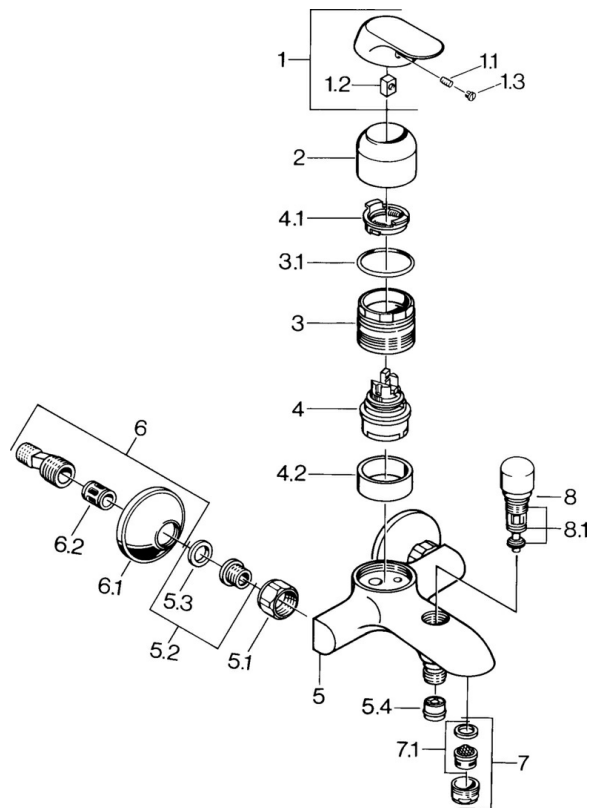

EAN: 4015474662421
static.hansa.com/09742101

- Bathtub & Shower
- Single-lever
- Wall mounted
- Chrome
- Single operating lever/handle, Hot/Cold symbols
- Non-return valve(s)
- Silencer(s)
- protected against back-flow in domestic use (according to DIN EN 1717)

Technical data

Technical properties

Hot water supply	max. +80°C
Working pressure	0.5-10 bar
Backflow prevention (EN1717)	EB

Regulations

EN standard	EN 817
-------------	--------

Spare parts

SP09742101

	Name	Code
1	Lever, (-2007) Discontinued	59909881
1.1	Screw, M5x8, SW2.5	59904755
1.2	Bushing	59904778
1.3	Plug, hot/cold	59906705
2	Covering cap	59911160
3	Tightening nut, M52x1, AF45	59911161
3.1	O-ring, d 39x2.5 Discontinued	59911162
4	Cartridge, 4.8 eco	59904601
4.1	Hot water limiter	59904759
4.2	Spacer sleeve Discontinued	59905871
5.1	Connection nut, G3/4, AF30	59902230
5.2	Seat, G1/2, L, WAF10	59904618
5.3	Retaining ring, 23.9x15.2x2	59902689
5.4	Non-return valve	59905714
6	Eccentric, G3/4xG1/2	59904793
6.2	Silencer	59904792
7	Aerator, M24x1 B	59905872
7.1	Aerator, M22/M24	59905873
8	Diverter	59910803
8.1	Sealing kit	59904791