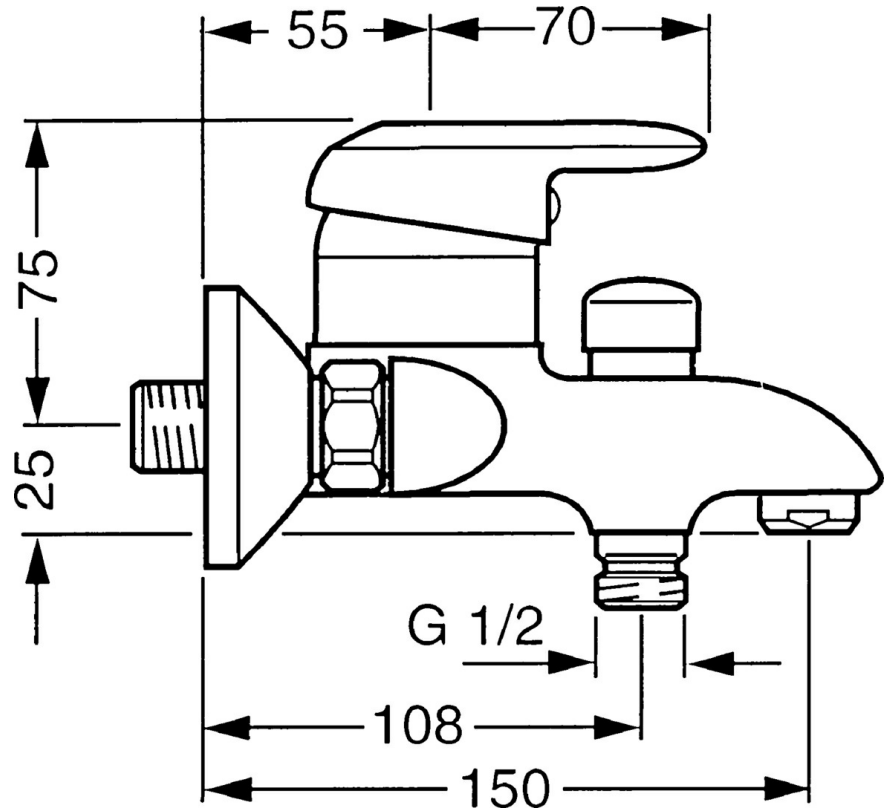

EAN: 4015474662421
static.hansa.com/09742101

- Bathtub & Shower
- Single-lever
- Wall mounted
- Chrome
- Single operating lever/handle, Hot/Cold symbols
- Non-return valve(s)
- Silencer(s)
- protected against back-flow in domestic use (according to DIN EN 1717)

Technical data

Technical properties

Hot water supply	max. +80°C
Working pressure	0.5-10 bar
Backflow prevention (EN1717)	EB

Regulations

EN standard	EN 817
-------------	--------

Spare parts

SP09742101

	Name	Code
1	Lever, (-2007) Discontinued	59909881
1.1	Screw, M5x8, SW2.5	59904755
1.2	Bushing	59904778
1.3	Plug, hot/cold	59906705
2	Covering cap	59911160
3	Tightening nut, M52x1, AF45	59911161
3.1	O-ring, d 39x2.5 Discontinued	59911162
4	Cartridge, 4.8 eco	59904601
4.1	Hot water limiter	59904759
4.2	Spacer sleeve Discontinued	59905871
5.1	Connection nut, G3/4, AF30	59902230
5.2	Seat, G1/2, L, WAF10	59904618
5.3	Retaining ring, 23.9x15.2x2	59902689
5.4	Non-return valve	59905714
6	Eccentric, G3/4xG1/2	59904793
6.2	Silencer	59904792
7	Aerator, M24x1 B	59905872
7.1	Aerator, M22/M24	59905873
8	Diverter	59910803
8.1	Sealing kit	59904791