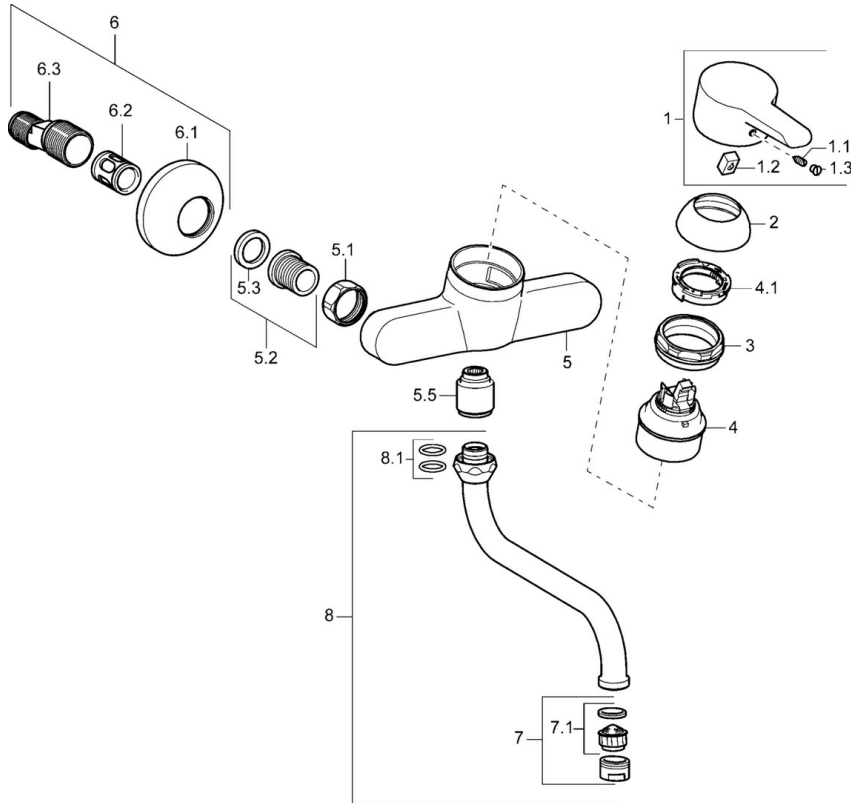

EAN: 4015474141223
static.hansa.com/09692173

- Kitchen
- Single-lever
- Wall mounted
- Chrome
- Single operating lever/handle, Hot/Cold symbols
- Silencer(s)
- Surfaces in contact with drinking water contain less than 0.3% lead, Inner body made of DZR brass, Waterways without nickel coating

Technical data

Technical properties

Hot water supply	max. +80°C
Working pressure	0.5-10 bar
Backflow prevention (EN1717)	AA
Material	Brass

Regulations

EN standard	EN 817
-------------	---------------

Spare parts

SP09692173

	Name	Code
1	Lever Discontinued	59913905
1.1	Screw, M5x8, SW2.5	59904755
1.2	Bushing	59904778
1.3	Symbol plug Grey	59912112
2	Covering cap	59913068
3	Screw, M50x1, SW45	59913069
4	Cartridge, 4.8 eco	59904601
4.1	Hot water limiter	59904759
5.1	Connection nut, G3/4, AF30	59902230
5.2	Seat, G1/2, L, WAF10	59904618
5.3	Retaining ring, 23.9x15.2x2	59902689
5.5	Nipple, G1/2xG3/4 Discontinued	59912233
6	Eccentric, G3/4xG1/2	59904793
6.1	Cover flange	59904796
6.2	Silencer	59904792
6.3	Eccentric connector, G3/4xG1/2, DN15	59910254
7	Aerator, M22x1 A Discontinued	59902365
7.1	Aerator, M22/M24	59905873
8	Spout, L=200, G3/4	59911171
8.1	O-ring, d 13.5x2.75	59910551
N.I.	Key, SW45/SW50	59905190