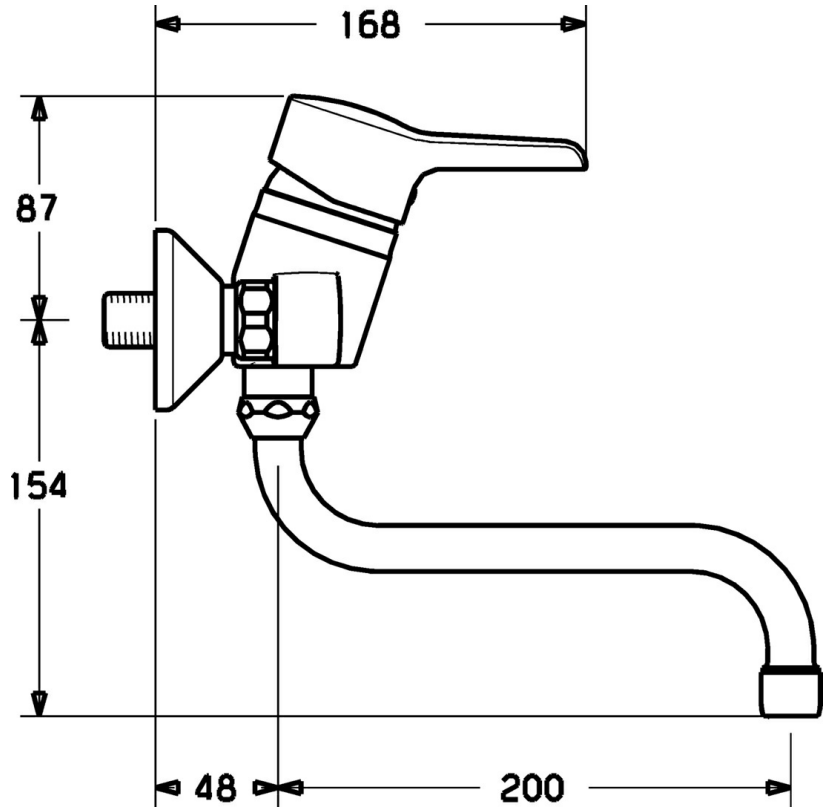

EAN: 4015474141223
static.hansa.com/09692173

- Kitchen
- Single-lever
- Wall mounted
- Chrome
- Single operating lever/handle, Hot/Cold symbols
- Silencer(s)
- Surfaces in contact with drinking water contain less than 0.3% lead, Inner body made of DZR brass, Waterways without nickel coating

Technical data

Technical properties

Hot water supply	max. +80°C
Working pressure	0.5-10 bar
Backflow prevention (EN1717)	AA
Material	Brass

Regulations

EN standard	EN 817
-------------	---------------

Spare parts

SP09692173

	Name	Code
1	Lever Discontinued	59913905
1.1	Screw, M5x8, SW2.5	59904755
1.2	Bushing	59904778
1.3	Symbol plug Grey	59912112
2	Covering cap	59913068
3	Screw, M50x1, SW45	59913069
4	Cartridge, 4.8 eco	59904601
4.1	Hot water limiter	59904759
5.1	Connection nut, G3/4, AF30	59902230
5.2	Seat, G1/2, L, WAF10	59904618
5.3	Retaining ring, 23.9x15.2x2	59902689
5.5	Nipple, G1/2xG3/4 Discontinued	59912233
6	Eccentric, G3/4xG1/2	59904793
6.1	Cover flange	59904796
6.2	Silencer	59904792
6.3	Eccentric connector, G3/4xG1/2, DN15	59910254
7	Aerator, M22x1 A Discontinued	59902365
7.1	Aerator, M22/M24	59905873
8	Spout, L=200, G3/4	59911171
8.1	O-ring, d 13.5x2.75	59910551
N.I.	Key, SW45/SW50	59905190