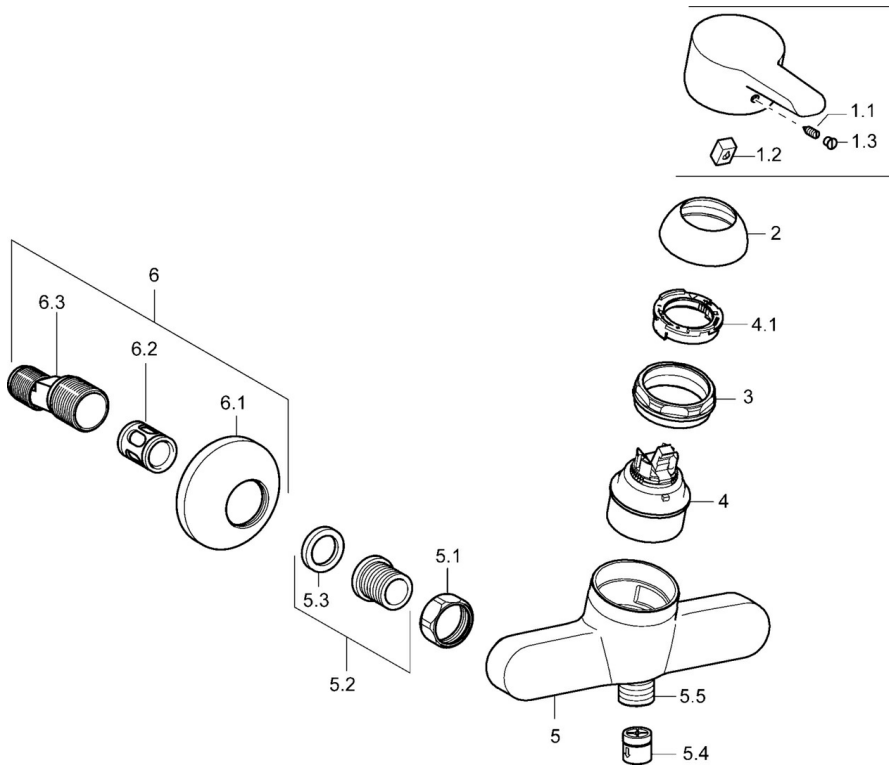

EAN: 4015474137745
static.hansa.com/09670173

- Shower solutions
- Single-lever
- Wall mounted
- Chrome
- Eccentric coupling(s), Cover plate(s), Silencer(s)

Technical data

Technical properties

Hot water supply	max. +80°C
Working pressure	0.5-10 bar

Regulations

EN standard	EN 817
-------------	--------

Spare parts

SP09670173

	Name	Code
1	Lever Discontinued	59913905
1.1	Screw, M5x8, SW2.5	59904755
1.2	Bushing	59904778
1.3	Symbol plug Grey	59912112
2	Covering cap	59913068
3	Screw, M50x1, SW45	59913069
4	Cartridge, 4.8 eco	59904601
4.1	Hot water limiter	59904759
5.1	Connection nut, G3/4, AF30	59902230
5.2	Seat, G1/2, L, WAF10	59904618
5.3	Retaining ring, 23.9x15.2x2	59902689
5.4	Non-return valve	59905714
5.5	Thread nipple, G1/2xM18x1	59911384
6	Eccentric, G3/4xG1/2	59904793
6.1	Cover flange	59904796
6.2	Silencer	59904792
6.3	Eccentric connector, G3/4xG1/2, DN15	59910254
N.I.	Key, SW45/SW50	59905190
N.I.	Vacuum breaker, DN15	59911330