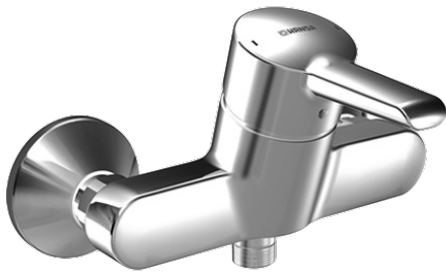

EAN: 4015474137745
static.hansa.com/09670173

- Shower solutions
- Single-lever
- Wall mounted
- Chrome
- Eccentric coupling(s), Cover plate(s), Silencer(s)

Technical data

Technical properties

Hot water supply	max. +80°C
Working pressure	0.5-10 bar

Regulations

EN standard	EN 817
-------------	--------

Spare parts

SP09670173

	Name	Code
1	Lever Discontinued	59913905
1.1	Screw, M5x8, SW2.5	59904755
1.2	Bushing	59904778
1.3	Symbol plug Grey	59912112
2	Covering cap	59913068
3	Screw, M50x1, SW45	59913069
4	Cartridge, 4.8 eco	59904601
4.1	Hot water limiter	59904759
5.1	Connection nut, G3/4, AF30	59902230
5.2	Seat, G1/2, L, WAF10	59904618
5.3	Retaining ring, 23.9x15.2x2	59902689
5.4	Non-return valve	59905714
5.5	Thread nipple, G1/2xM18x1	59911384
6	Eccentric, G3/4xG1/2	59904793
6.1	Cover flange	59904796
6.2	Silencer	59904792
6.3	Eccentric connector, G3/4xG1/2, DN15	59910254
N.I.	Key, SW45/SW50	59905190
N.I.	Vacuum breaker, DN15	59911330