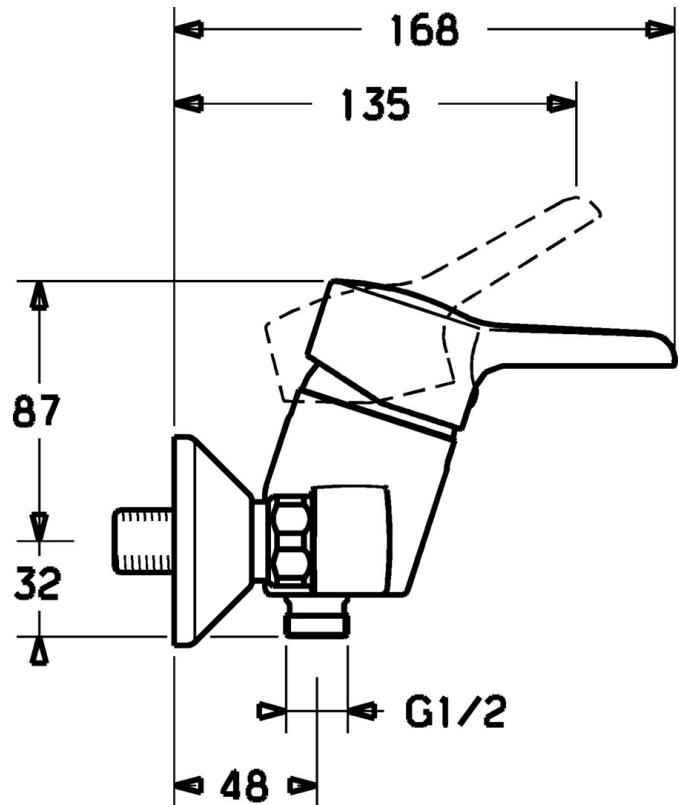

EAN: 4015474137745
static.hansa.com/09670173

- Shower solutions
- Single-lever
- Wall mounted
- Chrome
- Eccentric coupling(s), Cover plate(s), Silencer(s)

Technical data

Technical properties

Hot water supply	max. +80°C
Working pressure	0.5-10 bar

Regulations

EN standard	EN 817
-------------	--------

Spare parts

SP09670173

	Name	Code
1	Lever Discontinued	59913905
1.1	Screw, M5x8, SW2.5	59904755
1.2	Bushing	59904778
1.3	Symbol plug Grey	59912112
2	Covering cap	59913068
3	Screw, M50x1, SW45	59913069
4	Cartridge, 4.8 eco	59904601
4.1	Hot water limiter	59904759
5.1	Connection nut, G3/4, AF30	59902230
5.2	Seat, G1/2, L, WAF10	59904618
5.3	Retaining ring, 23.9x15.2x2	59902689
5.4	Non-return valve	59905714
5.5	Thread nipple, G1/2xM18x1	59911384
6	Eccentric, G3/4xG1/2	59904793
6.1	Cover flange	59904796
6.2	Silencer	59904792
6.3	Eccentric connector, G3/4xG1/2, DN15	59910254
N.I.	Key, SW45/SW50	59905190
N.I.	Vacuum breaker, DN15	59911330