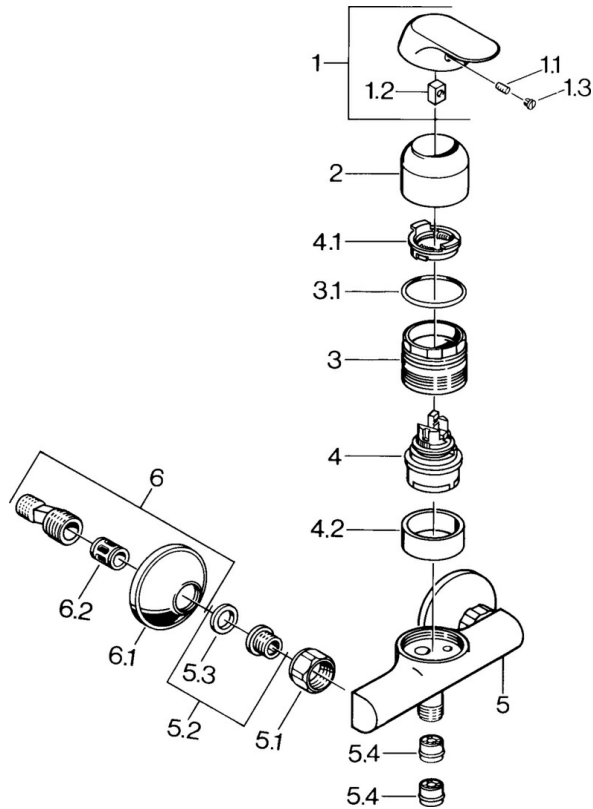

EAN: 4015474662438
static.hansa.com/09670101

- Shower solutions
- Single-lever
- Wall mounted
- Chrome
- Single operating lever/handle, Hot/Cold symbols
- Non-return valve(s)
- Silencer(s)
- protected against back-flow in domestic use (according to DIN EN 1717)

Technical data

Technical properties

Hot water supply	max. +80°C
Working pressure	0.5-10 bar
Backflow prevention (EN1717)	EB

Regulations

EN standard	EN 817
-------------	--------

Spare parts

SP09670101

	Name	Code
1	Lever, (-2007) Discontinued	59909881
1.1	Screw, M5x8, SW2.5	59904755
1.2	Bushing	59904778
1.3	Plug, hot/cold	59906705
2	Covering cap	59911160
3	Tightening nut, M52x1, AF45	59911161
3.1	O-ring, d 39x2.5 Discontinued	59911162
4	Cartridge, 4.8 eco	59904601
4.1	Hot water limiter	59904759
4.2	Spacer sleeve Discontinued	59905871
5.1	Connection nut, G3/4, AF30	59902230
5.2	Seat, G1/2, L, WAF10	59904618
5.3	Retaining ring, 23.9x15.2x2	59902689
5.4	Non-return valve	59905714
6	Eccentric, G3/4xG1/2	59904793
6.2	Silencer	59904792