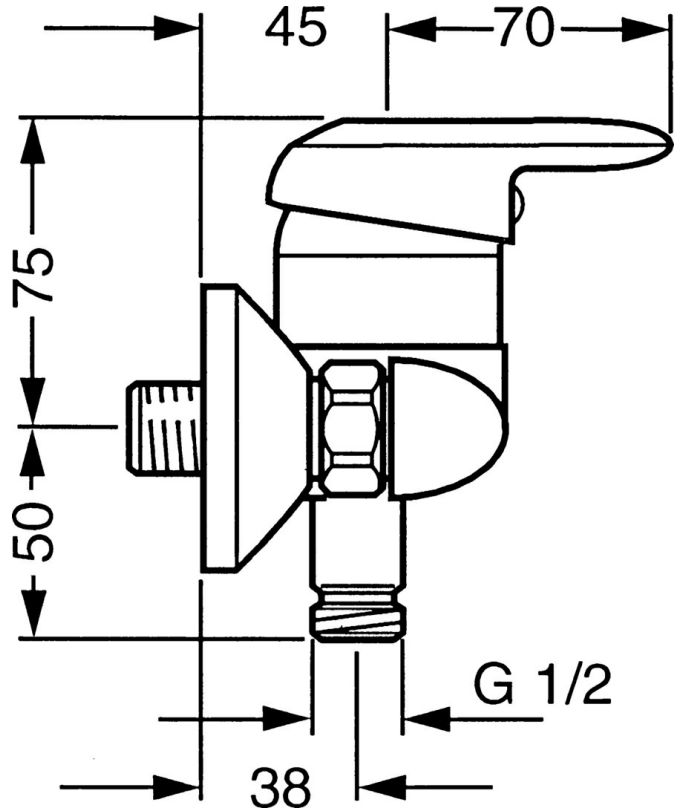

EAN: 4015474662438
static.hansa.com/09670101

- Shower solutions
- Single-lever
- Wall mounted
- Chrome
- Single operating lever/handle, Hot/Cold symbols
- Non-return valve(s)
- Silencer(s)
- protected against back-flow in domestic use (according to DIN EN 1717)

Technical data

Technical properties

Hot water supply	max. +80°C
Working pressure	0.5-10 bar
Backflow prevention (EN1717)	EB

Regulations

EN standard	EN 817
-------------	--------

Spare parts

SP09670101

	Name	Code
1	Lever, (-2007) Discontinued	59909881
1.1	Screw, M5x8, SW2.5	59904755
1.2	Bushing	59904778
1.3	Plug, hot/cold	59906705
2	Covering cap	59911160
3	Tightening nut, M52x1, AF45	59911161
3.1	O-ring, d 39x2.5 Discontinued	59911162
4	Cartridge, 4.8 eco	59904601
4.1	Hot water limiter	59904759
4.2	Spacer sleeve Discontinued	59905871
5.1	Connection nut, G3/4, AF30	59902230
5.2	Seat, G1/2, L, WAF10	59904618
5.3	Retaining ring, 23.9x15.2x2	59902689
5.4	Non-return valve	59905714
6	Eccentric, G3/4xG1/2	59904793
6.2	Silencer	59904792