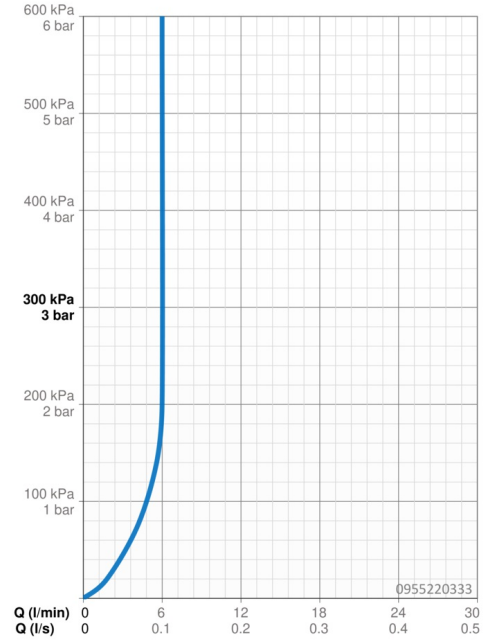

Technical data

Flow properties

Flow-rate at 3 bar (with flow controller)	6.0 l/min
Pressure loss with flow (0.1 l/s)	2 bar

Technical properties

DN-size (nominal dimension)	DN15
Hot water supply	max. +80°C
Working pressure	0.5-10 bar
Connection size	G3/8
Projection	130 mm
Backflow prevention (EN1717)	AA
Material	Brass

Regulations

EN standard	EN 817
Noise class	I (ISO 3822)

Approvals and Declarations

DVGW	NW-6506CQ0410
ABP	PA-IX 38405/IO
Declaration of conformity	DoC
EPD	S-P-06391