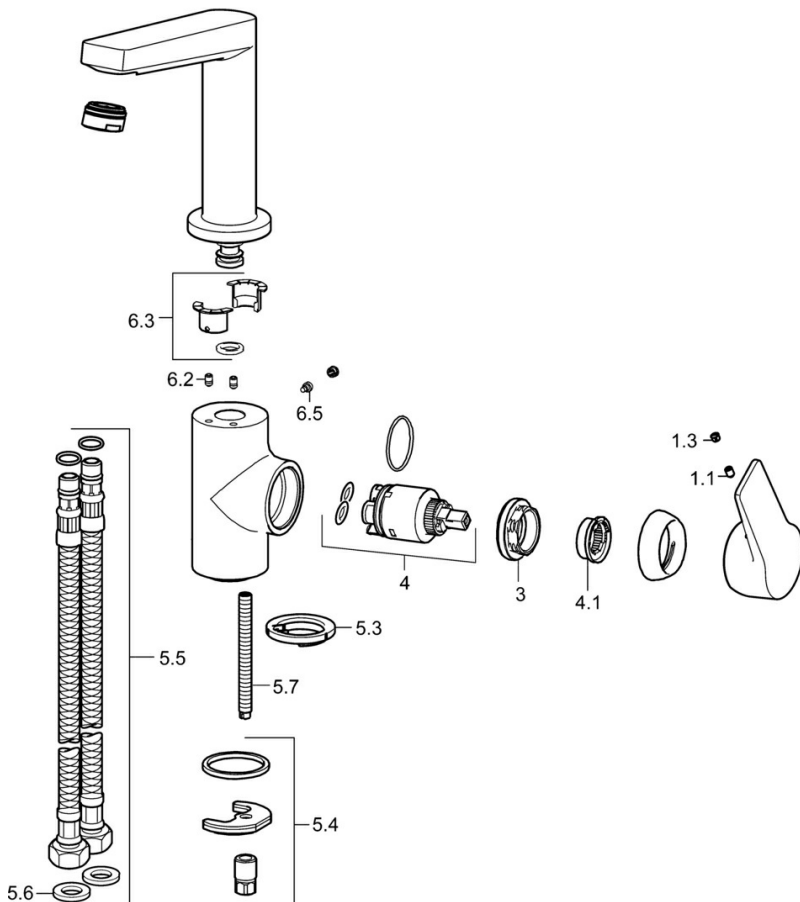

EAN: 4057304015809
static.hansa.com/0955220333

- Washbasin
- Single-lever, side operated
- Deck mounted
- Matt black
- Swivel spout
- PCA® - constant flow rate regardless of pressure variations
- Hot/Cold symbols, Single operating lever/handle
- Limitation option for maximum temperature and flow-rate, Adjustable hot water stop (included, retrofittable)
- \varnothing 35 mm ceramic cartridge for flow and temperature control
- Flexible inlet pipes
- Inner body made of DZR brass, Rapid installation system
- Without pop-up waste, Without draw-rod opening

Technical data

Flow properties

Flow-rate at 3 bar (with flow controller)	6.0 l/min
Pressure loss with flow (0.1 l/s)	2 bar

Technical properties

DN-size (nominal dimension)	DN15
Hot water supply	max. +80°C
Working pressure	0.5-10 bar
Connection size	G3/8
Projection	130 mm
Backflow prevention (EN1717)	AA
Material	Brass

Regulations

EN standard	EN 817
Noise class	I (ISO 3822)

Approvals and Declarations

DVGW	NW-6506CQ0410
ABP	PA-IX 38405/IO
Declaration of conformity	DoC
EPD	S-P-06391

Spare parts

SP0955220333

	Name	Code
1.1	Screw, M5x8, SW2.5	59904755
1.3	Symbol plug Grey	59912112
3	Tightening nut, M40x1	1003409V
4	Cartridge, 3.5 Classic	59913075
4.1	Temperature adjustment limiter	59912325
5.3	Bottom seal	59914591
5.4	Fixing set	59910749
5.5	Flexible pipe, L=430, G3/8-M8x1	59913964
5.6	Gasket, 9.5x14.4x2	59912551
5.7	Fixing screw, M8x1, L=140	59912474
6.2	Fixing screw, M4x8	59913989
6.3	Sealing kit	59911884
6.5	Screw, M4x7	59902075