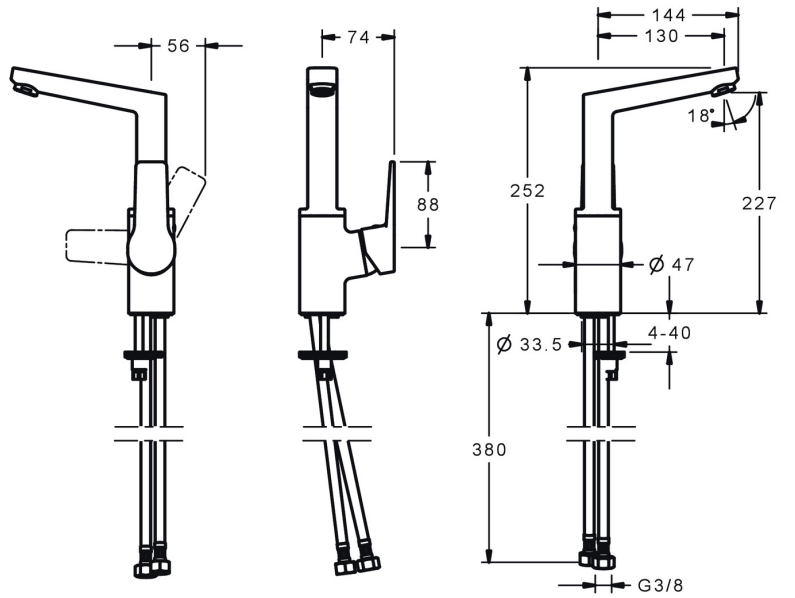

EAN: 4057304015809
static.hansa.com/0955220333

- Washbasin
- Single-lever, side operated
- Deck mounted
- Matt black
- Swivel spout
- PCA® - constant flow rate regardless of pressure variations
- Hot/Cold symbols, Single operating lever/handle
- Limitation option for maximum temperature and flow-rate, Adjustable hot water stop (included, retrofittable)
- \varnothing 35 mm ceramic cartridge for flow and temperature control
- Flexible inlet pipes
- Inner body made of DZR brass, Rapid installation system
- Without pop-up waste, Without draw-rod opening

Technical data

Flow properties

Flow-rate at 3 bar (with flow controller)	6.0 l/min
Pressure loss with flow (0.1 l/s)	2 bar

Technical properties

DN-size (nominal dimension)	DN15
Hot water supply	max. +80°C
Working pressure	0.5-10 bar
Connection size	G3/8
Projection	130 mm
Backflow prevention (EN1717)	AA
Material	Brass

Regulations

EN standard	EN 817
Noise class	I (ISO 3822)

Approvals and Declarations

DVGW	NW-6506CQ0410
ABP	PA-IX 38405/IO
Declaration of conformity	DoC
EPD	S-P-06391

Spare parts

SP0955220333

	Name	Code
1.1	Screw, M5x8, SW2.5	59904755
1.3	Symbol plug Grey	59912112
3	Tightening nut, M40x1	1003409V
4	Cartridge, 3.5 Classic	59913075
4.1	Temperature adjustment limiter	59912325
5.3	Bottom seal	59914591
5.4	Fixing set	59910749
5.5	Flexible pipe, L=430, G3/8-M8x1	59913964
5.6	Gasket, 9.5x14.4x2	59912551
5.7	Fixing screw, M8x1, L=140	59912474
6.2	Fixing screw, M4x8	59913989
6.3	Sealing kit	59911884
6.5	Screw, M4x7	59902075