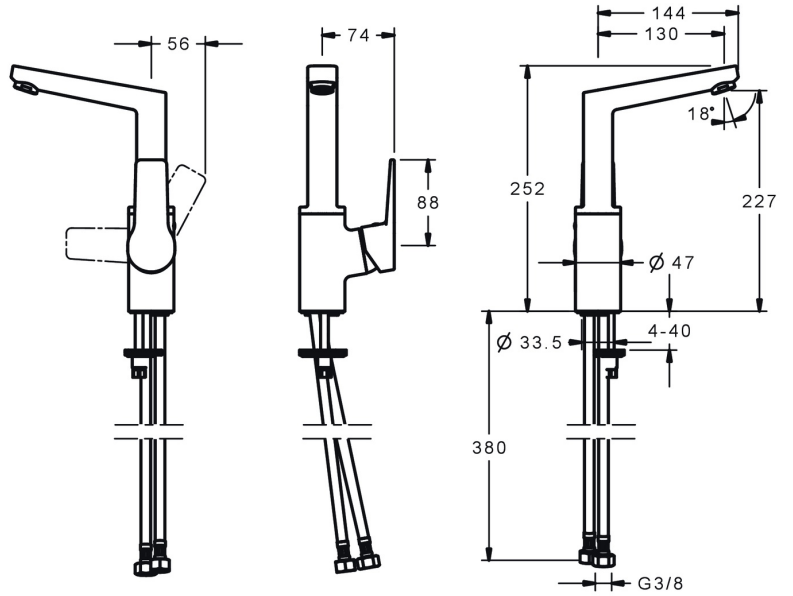

EAN: 4015474274785
static.hansa.com/09552203

- Washbasin
- Single-lever, side operated
- Deck mounted
- Chrome
- Swivel spout
- PCA® - constant flow rate regardless of pressure variations
- Hot/Cold symbols, Single operating lever/handle
- Limitation option for maximum temperature and flow-rate, Adjustable hot water stop (included, retrofittable)
- \varnothing 35 mm ceramic cartridge for flow and temperature control
- Flexible inlet pipes
- Inner body made of DZR brass, Rapid installation system
- Without pop-up waste, Without draw-rod opening

Technical data

Flow properties

Flow-rate at 3 bar (with flow controller)	6.0 l/min
Pressure loss with flow (0.1 l/s)	2 bar

Technical properties

DN-size (nominal dimension)	DN15
Hot water supply	max. +80°C
Working pressure	0.5-10 bar
Connection size	G3/8
Projection	130 mm
Backflow prevention (EN1717)	AA
Material	Brass

Regulations

EN standard	EN 817
Noise class	I (ISO 3822)

Approvals and Declarations

DVGW	NW-6506CQ0410
ABP	PA-IX 38405/IO
Declaration of conformity	DoC
EPD	S-P-06391

Spare parts

SP09542203

	Name	Code
1	Lever	59914199
1	Lever	59914200
1.1	Screw, M5x8, SW2.5	59904755
1.3	Symbol plug Grey	59912112
2	Covering cap, 33x3 mm	59912504
3	Tightening nut, M40x1	1003409V
4	Cartridge, 3.5 Classic	59913075
4.1	Temperature adjustment limiter	59912325
5.1	Pop-up operating rod	59913652
5.2	Swivel joint	59904624
5.3	Bottom seal	59914591
5.4	Fixing set	59910749
5.5	Flexible pipe, L=430, G3/8-M8x1	59913964
5.6	Gasket, 9.5x14.4x2	59912551
5.7	Fixing screw, M8x1, L=140	59912474
6	Spout Discontinued	59914201
6.1	Aerator, M24x1, 6 l/min	59913727
6.2	Fixing screw, M4x8	59913989
6.3	Sealing kit	59911884
6.4	Cover plug	59911840
6.5	Screw, M4x7	59902075
7	Pop-up waste	59904620
7	Pop-up waste, (2019-)	59914764