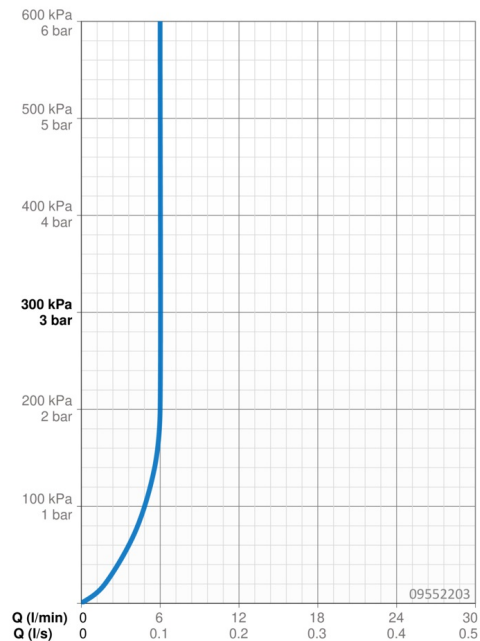

Technical data

Flow properties

Flow-rate at 3 bar (with flow controller)	6.0 l/min
Pressure loss with flow (0.1 l/s)	2 bar

Technical properties

DN-size (nominal dimension)	DN15
Hot water supply	max. +80°C
Working pressure	0.5-10 bar
Connection size	G3/8
Projection	130 mm
Backflow prevention (EN1717)	AA
Material	Brass

Regulations

EN standard	EN 817
Noise class	I (ISO 3822)

Approvals and Declarations

DVGW	NW-6506CQ0410
ABP	PA-IX 38405/IO
Declaration of conformity	DoC
EPD	S-P-06391