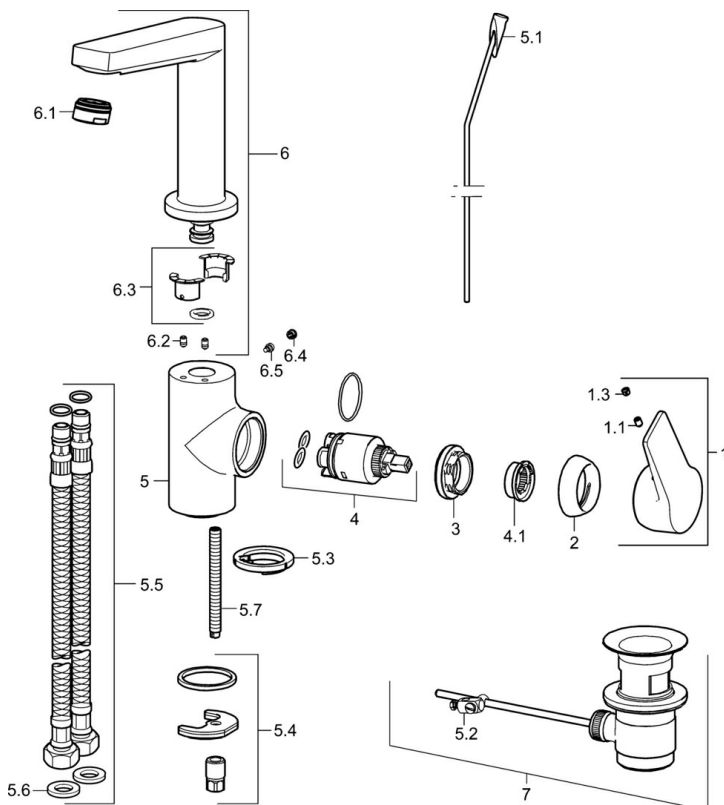

EAN: 4015474274785
static.hansa.com/09552203

- Washbasin
- Single-lever, side operated
- Deck mounted
- Chrome
- Swivel spout
- PCA® - constant flow rate regardless of pressure variations
- Hot/Cold symbols, Single operating lever/handle
- Limitation option for maximum temperature and flow-rate, Adjustable hot water stop (included, retrofittable)
- \varnothing 35 mm ceramic cartridge for flow and temperature control
- Flexible inlet pipes
- Inner body made of DZR brass, Rapid installation system
- Without pop-up waste, Without draw-rod opening

Technical data

Flow properties

Flow-rate at 3 bar (with flow controller)	6.0 l/min
Pressure loss with flow (0.1 l/s)	2 bar

Technical properties

DN-size (nominal dimension)	DN15
Hot water supply	max. +80°C
Working pressure	0.5-10 bar
Connection size	G3/8
Projection	130 mm
Backflow prevention (EN1717)	AA
Material	Brass

Regulations

EN standard	EN 817
Noise class	I (ISO 3822)

Approvals and Declarations

DVGW	NW-6506CQ0410
ABP	PA-IX 38405/IO
Declaration of conformity	DoC
EPD	S-P-06391

Spare parts

SP09542203

	Name	Code
1	Lever	59914199
1	Lever	59914200
1.1	Screw, M5x8, SW2.5	59904755
1.3	Symbol plug Grey	59912112
2	Covering cap, 33x3 mm	59912504
3	Tightening nut, M40x1	1003409V
4	Cartridge, 3.5 Classic	59913075
4.1	Temperature adjustment limiter	59912325
5.1	Pop-up operating rod	59913652
5.2	Swivel joint	59904624
5.3	Bottom seal	59914591
5.4	Fixing set	59910749
5.5	Flexible pipe, L=430, G3/8-M8x1	59913964
5.6	Gasket, 9.5x14.4x2	59912551
5.7	Fixing screw, M8x1, L=140	59912474
6	Spout Discontinued	59914201
6.1	Aerator, M24x1, 6 l/min	59913727
6.2	Fixing screw, M4x8	59913989
6.3	Sealing kit	59911884
6.4	Cover plug	59911840
6.5	Screw, M4x7	59902075
7	Pop-up waste	59904620
7	Pop-up waste, (2019-)	59914764