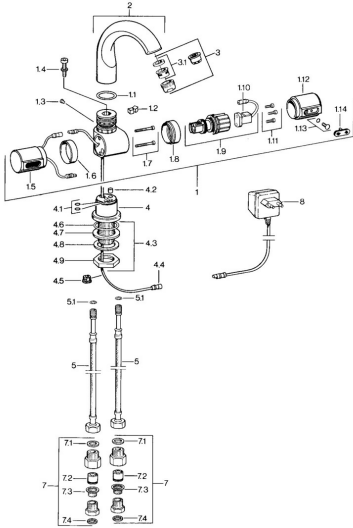

EAN: 4015474674561
static.hansa.com/09542100

- Public & Semi-public
- Touchless, External transformer
- Deck mounted
- Chrome
- Non-return valve(s)

Technical data

Technical properties

Hot water supply	max. +70°C
Working pressure	0.5-10 bar
Backflow prevention (EN1717)	EB
Material	Brass

Spare parts

SP09542100

	Name	Code
1.1	O-ring, 32x2.5 Discontinued	59910233
1.2	Limiter Discontinued	59910534
1.3	Fixing bolt, M4 Discontinued	59910234
1.9	Plug Discontinued	59910748
3	Aerator, M24x1 Z	59906826
3.1	Aerator, M22/24, Z	59906830
4.1	O-ring, d 6.75x1.78	59902351
4.4	Connection cable	59910770
4.6	O-ring, d 38x3.5	59910236
4.7	Gasket, 48x33.5x2	59902283
5.1	O-ring, d 8.1x1.6 Discontinued	59910692
7.1	Gasket, 18.5x12.2x1.5	59902313
7.2	Non-return valve	59905714
8	Transformer, 220 V Discontinued	59910668
N.I.	Connection cable, L=1500	59910648