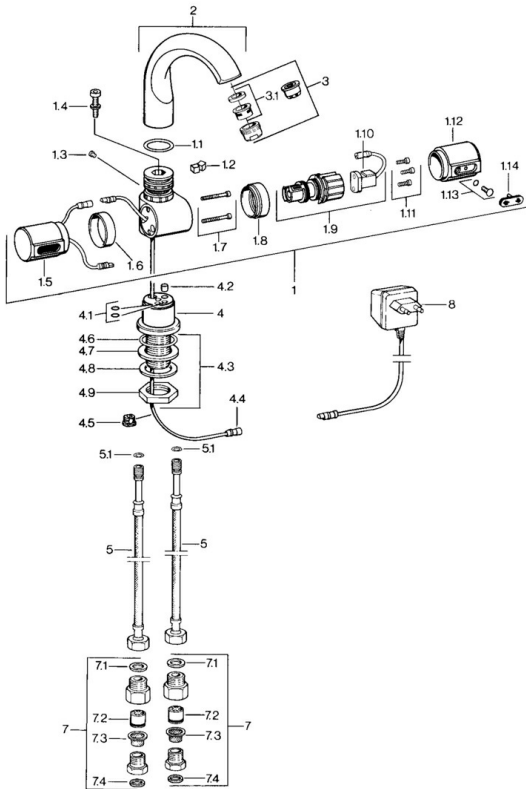

EAN: 4015474674561
static.hansa.com/09542100

- Public & Semi-public
- Touchless, External transformer
- Deck mounted
- Chrome
- Non-return valve(s)

Technical data

Technical properties

Hot water supply	max. +70°C
Working pressure	0.5-10 bar
Backflow prevention (EN1717)	EB
Material	Brass

Spare parts

SP09542100

	Name	Code
1.1	O-ring, 32x2.5 Discontinued	59910233
1.2	Limiter Discontinued	59910534
1.3	Fixing bolt, M4 Discontinued	59910234
1.9	Plug Discontinued	59910748
3	Aerator, M24x1 Z	59906826
3.1	Aerator, M22/24, Z	59906830
4.1	O-ring, d 6.75x1.78	59902351
4.4	Connection cable	59910770
4.6	O-ring, d 38x3.5	59910236
4.7	Gasket, 48x33.5x2	59902283
5.1	O-ring, d 8.1x1.6 Discontinued	59910692
7.1	Gasket, 18.5x12.2x1.5	59902313
7.2	Non-return valve	59905714
8	Transformer, 220 V Discontinued	59910668
N.I.	Connection cable, L=1500	59910648