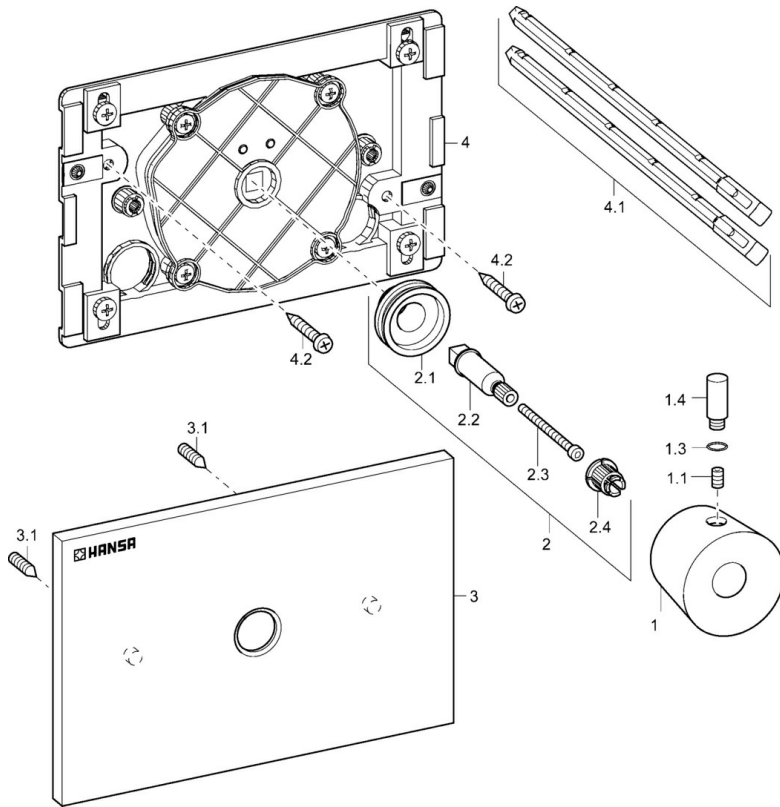

EAN: 4015474088573
static.hansa.com/09500001

- Bathroom
- Single-lever, Trim Kit
- Concealed wall mounting
- Chrome
- Single operating lever/handle, Hot/Cold symbols
- Square rosette

Technical data

Spare parts

SP09500001

	Name	Code
1	Lever Discontinued	59912537
1.1	Screw, M6x9.5	59901609
1.3	O-ring, d 6x1	59912136
1.4	Lever, M8, 22 mm	59912132
2	Fixing set Discontinued	59912793
2.3	Adapter White	59910235
3	Cover flange Discontinued	59912792