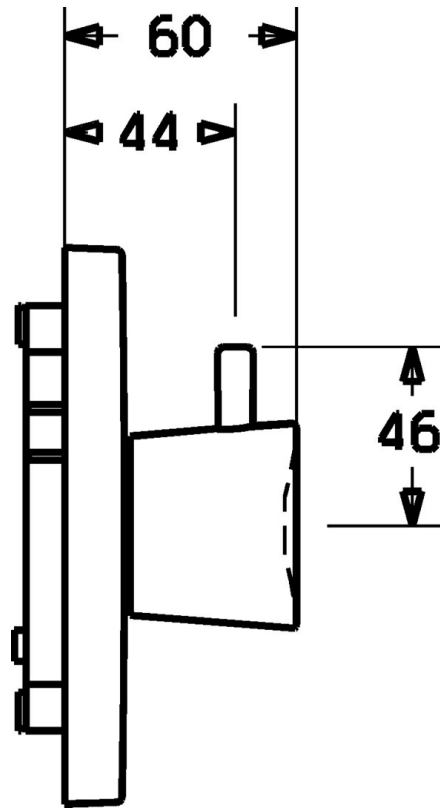

EAN: 4015474088573
static.hansa.com/09500001

- Bathroom
- Single-lever, Trim Kit
- Concealed wall mounting
- Chrome
- Single operating lever/handle, Hot/Cold symbols
- Square rosette

Technical data

Spare parts

SP09500001

	Name	Code
1	Lever Discontinued	59912537
1.1	Screw, M6x9.5	59901609
1.3	O-ring, d 6x1	59912136
1.4	Lever, M8, 22 mm	59912132
2	Fixing set Discontinued	59912793
2.3	Adapter White	59910235
3	Cover flange Discontinued	59912792