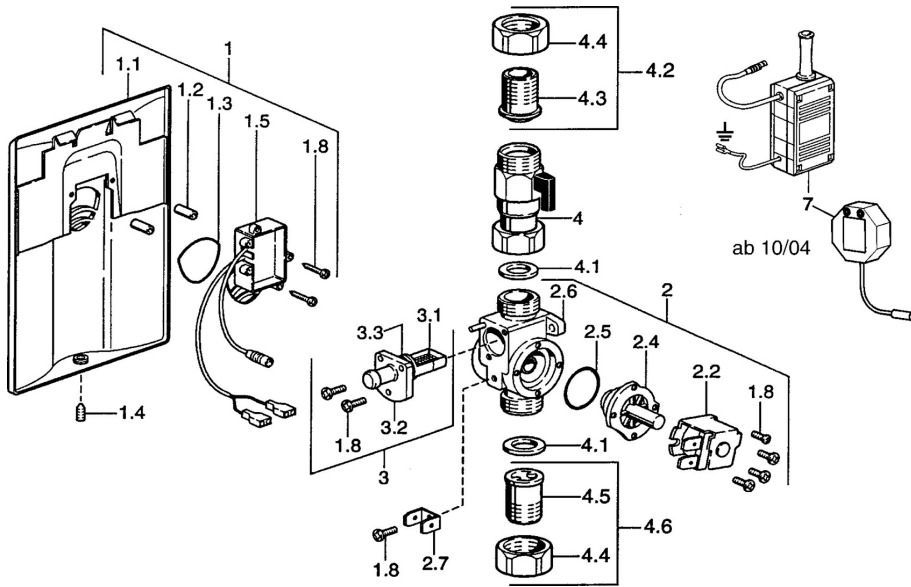

EAN: 4015474540248
static.hansa.com/09469100

- Public & Semi-public
- Trim Kit
- Concealed wall mounting
- Chrome
- Square rosette

Technical data

Technical properties

Hot water supply	max. +70°C
Working pressure	0.5-10 bar

Spare parts

SP09469100

	Name	Code
1.1	Cover flange Discontinued	59911701
1.2	Protective sleeve Discontinued	59911703
1.3	Gasket Discontinued	59911704
1.4	Pin, M6x8, SW3 Discontinued	59911705
1.5	Electronics, 230/6 V Discontinued	59911707
1.8	Screw	59911668
2	Body	59911708
2.2	Membrane for solenoid valve Discontinued	59912239
2.2	Solenoid valve, (2004-)	59912787
3	Strainer Discontinued	59911709
3.1	Strainer Discontinued	59911710
4.1	Gasket Discontinued	59911712
7	Power supply	59911715
8	Remote valve Discontinued	59911716
N.I.	Housing	59913125
N.I.	Solenoid valve	59912240
N.I.	Repair kit Discontinued	59911774