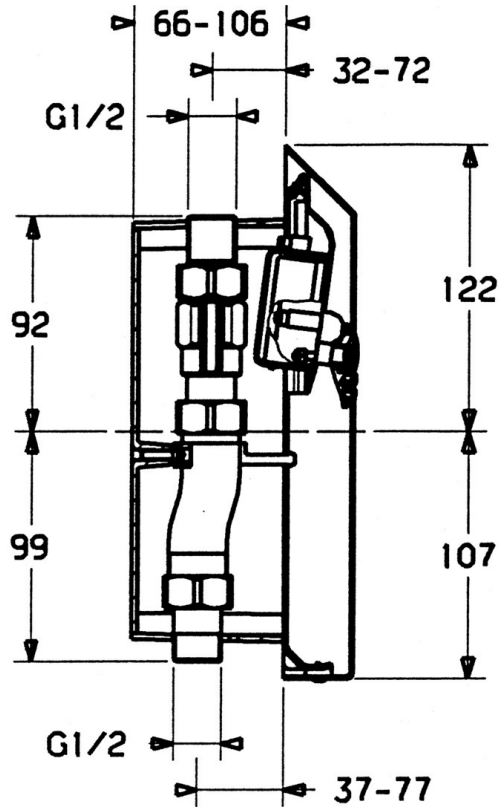

EAN: 4015474540248
static.hansa.com/09469100

- Public & Semi-public
- Trim Kit
- Concealed wall mounting
- Chrome
- Square rosette

Technical data

Technical properties

Hot water supply	max. +70°C
Working pressure	0.5-10 bar

Spare parts

SP09469100

	Name	Code
1.1	Cover flange Discontinued	59911701
1.2	Protective sleeve Discontinued	59911703
1.3	Gasket Discontinued	59911704
1.4	Pin, M6x8, SW3 Discontinued	59911705
1.5	Electronics, 230/6 V Discontinued	59911707
1.8	Screw	59911668
2	Body	59911708
2.2	Membrane for solenoid valve Discontinued	59912239
2.2	Solenoid valve, (2004-)	59912787
3	Strainer Discontinued	59911709
3.1	Strainer Discontinued	59911710
4.1	Gasket Discontinued	59911712
7	Power supply	59911715
8	Remote valve Discontinued	59911716
N.I.	Housing	59913125
N.I.	Solenoid valve	59912240
N.I.	Repair kit Discontinued	59911774