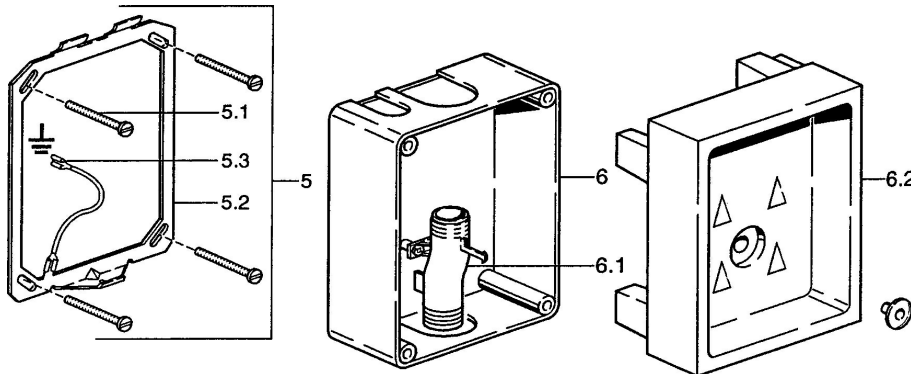

### Technical properties

Hot water supply	max. +70°C
Working pressure	1-10 bar

### SP09450100

Name	Code
5 Body Discontinued	59911713
5.1 Screw, M5x60 Discontinued	59911714