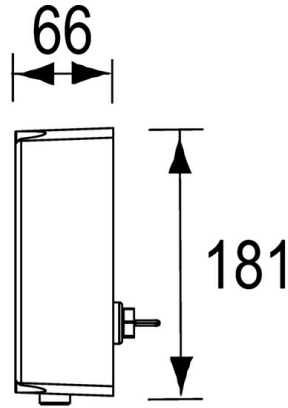

## Technical data

### Technical properties

Hot water supply	max. +70°C
Working pressure	1-10 bar

### SP09450100

Name	Code
5 Body Discontinued	59911713
5.1 Screw, M5x60 Discontinued	59911714