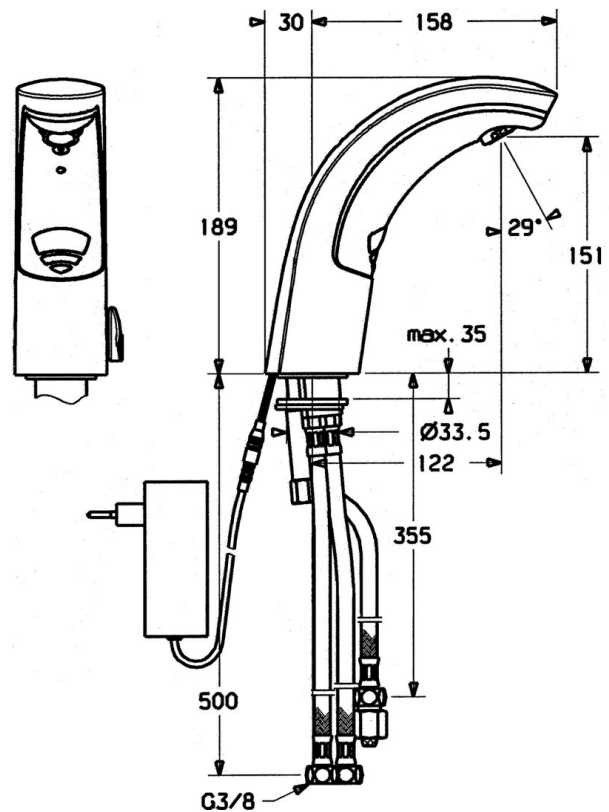

EAN: 4015474257405
static.hansa.com/09431100

- Washbasin
- Touchless, Low pressure
- Deck mounted
- Chrome
- Temperature preset fixable, Limitation option for maximum temperature and flow-rate
- Litter filter(s), Non-return valve(s)
- Solenoid valve, Infrared sensor
- Flexible inlet pipes
- Software settings adjustable via buttons
- Without pop-up waste, Without draw-rod opening

Technical data

Technical properties

DN-size (nominal dimension)	DN15
Hot water supply	max. +70°C
Working pressure	0.5-5 bar
Connection size	G3/8
Length / Height	122 mm
Backflow prevention (EN1717)	EB

Spare parts

SP09421100

Name	Code	
1	Electronics, 230 V	59911666
1.1	Screw Discontinued	59911667
1.2	Screw	59911668
1.3	Fixing bolt, M4 Discontinued	59910234
1.4	Form sealing Discontinued	59911669
1.8	Connection cable	59910770
1.9	Power supply	59912786
2	Valve Discontinued	59911673
2.2	Membrane for solenoid valve Discontinued	59912239
2.2	Solenoid valve	59912240
2.3	Non-return valve	59911674
2.7	Screw, M5x60 Discontinued	59911675
3	Housing Discontinued	59911676
3.1	Pop-up operating rod	59906423
3.2	Swivel joint	59904624
3.3	Sleeving	59911678
3.5	Holder	59911679
3.7	Fixing set	59911680
3.13	Fixing part Discontinued	59911681
4	Hose	59911683
4.1	Litter filter	59911684
4.2	Flow limiter	59911685
5	Valve	59911687
5.1	Lever	59911688
5.2	Covering cap Discontinued	59911689
6	Aerator, M24x1 A, low pressure	59902692
6.1	Aerator, M22/24, ND	59901553
7	Pop-up waste	59904620