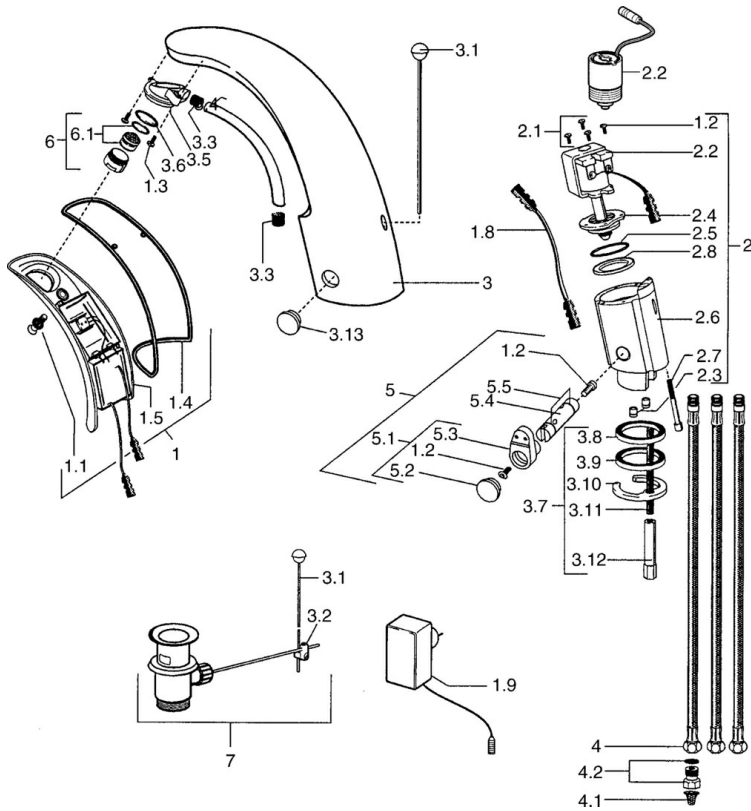

EAN: 4015474257405
static.hansa.com/09431100

- Washbasin
- Touchless, Low pressure
- Deck mounted
- Chrome
- Temperature preset fixable, Limitation option for maximum temperature and flow-rate
- Litter filter(s), Non-return valve(s)
- Solenoid valve, Infrared sensor
- Flexible inlet pipes
- Software settings adjustable via buttons
- Without pop-up waste, Without draw-rod opening

Technical data

Technical properties

DN-size (nominal dimension)	DN15
Hot water supply	max. +70°C
Working pressure	0.5-5 bar
Connection size	G3/8
Length / Height	122 mm
Backflow prevention (EN1717)	EB

Spare parts

SP09421100

Name	Code	
1	Electronics, 230 V	59911666
1.1	Screw Discontinued	59911667
1.2	Screw	59911668
1.3	Fixing bolt, M4 Discontinued	59910234
1.4	Form sealing Discontinued	59911669
1.8	Connection cable	59910770
1.9	Power supply	59912786
2	Valve Discontinued	59911673
2.2	Membrane for solenoid valve Discontinued	59912239
2.2	Solenoid valve	59912240
2.3	Non-return valve	59911674
2.7	Screw, M5x60 Discontinued	59911675
3	Housing Discontinued	59911676
3.1	Pop-up operating rod	59906423
3.2	Swivel joint	59904624
3.3	Sleeving	59911678
3.5	Holder	59911679
3.7	Fixing set	59911680
3.13	Fixing part Discontinued	59911681
4	Hose	59911683
4.1	Litter filter	59911684
4.2	Flow limiter	59911685
5	Valve	59911687
5.1	Lever	59911688
5.2	Covering cap Discontinued	59911689
6	Aerator, M24x1 A, low pressure	59902692
6.1	Aerator, M22/24, ND	59901553
7	Pop-up waste	59904620