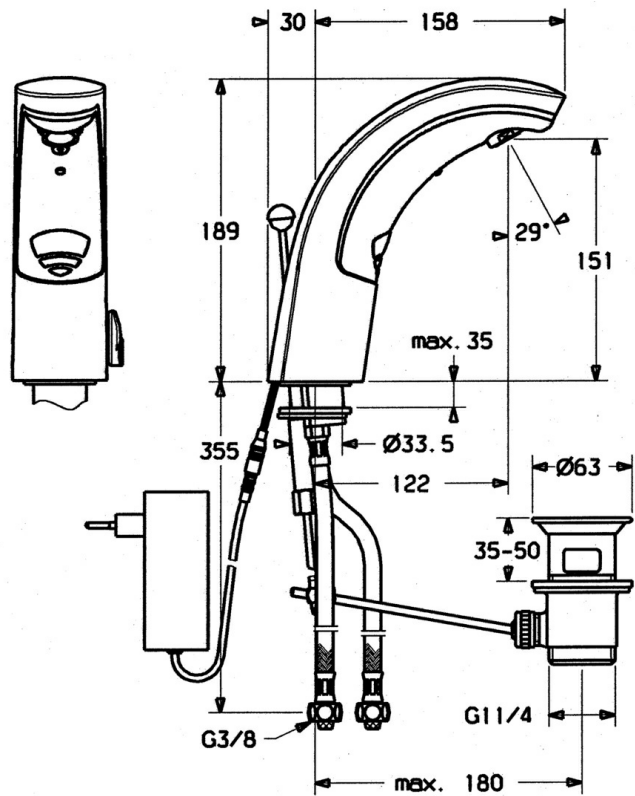

EAN: 4015474540132
static.hansa.com/09402100

- Washbasin
- Touchless
- Deck mounted
- Chrome
- Fixed spout
- Standard aerator
- Pop-up waste with draw-rod
- Temperature preset fixable, Limitation option for maximum temperature and flow-rate
- Litter filter(s), Non-return valve(s)
- Solenoid valve, Infrared sensor
- Software settings adjustable via buttons

Technical data

Technical properties

DN-size (nominal dimension)	DN15
Hot water supply	max. +70°C
Working pressure	0.5-10 bar
Connection size	G3/8
Length / Height	122 mm
Backflow prevention (EN1717)	EB

Regulations

EN standard	EN 15091
Protection class	IP 55

Spare parts

SP09402100

Name	Code	
1	Electronics, 230 V	59911666
1.1	Screw Discontinued	59911667
1.2	Screw	59911668
1.3	Fixing bolt, M4 Discontinued	59910234
1.4	Form sealing Discontinued	59911669
1.8	Connection cable	59910770
1.9	Power supply, 230/6 V DC	59911671
2.2	Membrane for solenoid valve Discontinued	59912239
2.2	Solenoid valve	59912240
2.3	Non-return valve	59911674
2.7	Screw, M5x60 Discontinued	59911675
3	Housing Discontinued	59911676
3.1	Pop-up operating rod	59906423
3.2	Swivel joint	59904624
3.3	Sleeving	59911678
3.5	Holder	59911679
3.7	Fixing set	59911680
3.13	Fixing part Discontinued	59911681
4	Hose, M12x1, G3/8, L=400	59911682
4	Flexible pipe, G3/8x10 (2008-)	59912447
4.1	Litter filter	59911684
5	Temperature regulator	59912789
5.1	Lever	59911688
5.2	Covering cap Discontinued	59911689
6	Aerator, M24x1 Z	59906826
6.1	Aerator, M22/24, Z	59906830
7	Pop-up waste	59904620