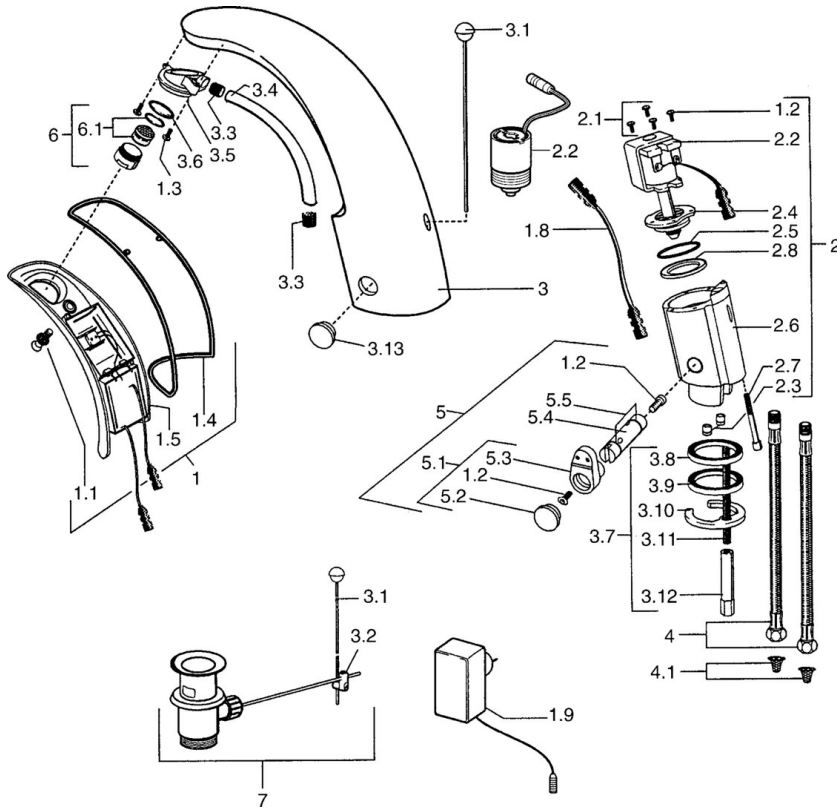

EAN: 4015474540132
static.hansa.com/09402100

- Washbasin
- Touchless
- Deck mounted
- Chrome
- Fixed spout
- Standard aerator
- Pop-up waste with draw-rod
- Temperature preset fixable, Limitation option for maximum temperature and flow-rate
- Litter filter(s), Non-return valve(s)
- Solenoid valve, Infrared sensor
- Software settings adjustable via buttons

Technical data

Technical properties

DN-size (nominal dimension)	DN15
Hot water supply	max. +70°C
Working pressure	0.5-10 bar
Connection size	G3/8
Length / Height	122 mm
Backflow prevention (EN1717)	EB

Regulations

EN standard	EN 15091
Protection class	IP 55

Spare parts

SP09402100

Name	Code	
1	Electronics, 230 V	59911666
1.1	Screw Discontinued	59911667
1.2	Screw	59911668
1.3	Fixing bolt, M4 Discontinued	59910234
1.4	Form sealing Discontinued	59911669
1.8	Connection cable	59910770
1.9	Power supply, 230/6 V DC	59911671
2.2	Membrane for solenoid valve Discontinued	59912239
2.2	Solenoid valve	59912240
2.3	Non-return valve	59911674
2.7	Screw, M5x60 Discontinued	59911675
3	Housing Discontinued	59911676
3.1	Pop-up operating rod	59906423
3.2	Swivel joint	59904624
3.3	Sleeving	59911678
3.5	Holder	59911679
3.7	Fixing set	59911680
3.13	Fixing part Discontinued	59911681
4	Hose, M12x1, G3/8, L=400	59911682
4	Flexible pipe, G3/8x10 (2008-)	59912447
4.1	Litter filter	59911684
5	Temperature regulator	59912789
5.1	Lever	59911688
5.2	Covering cap Discontinued	59911689
6	Aerator, M24x1 Z	59906826
6.1	Aerator, M22/24, Z	59906830
7	Pop-up waste	59904620