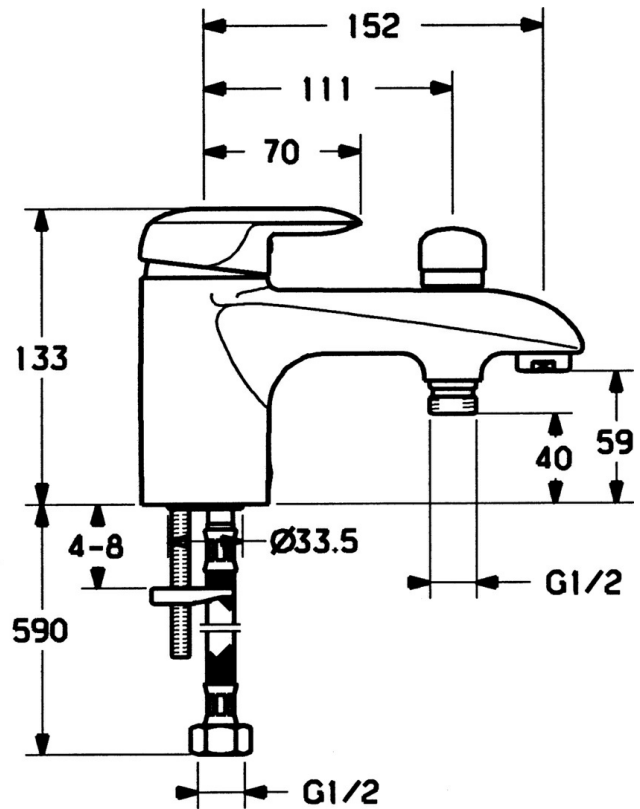

EAN: 4015474545861  
[static.hansa.com/09392102](http://static.hansa.com/09392102)

- Bath tub & Shower
- Single-lever
- Rim mounted
- Chrome
- Single operating lever/handle, Hot/Cold symbols
- Non-return valve(s)
- protected against back-flow in domestic use (according to DIN EN 1717)

### Technical properties

Hot water supply	<b>max. +80°C</b>
Working pressure	<b>0.5-10 bar</b>
Backflow prevention (EN1717)	<b>EB</b>

### SP09392102

	Name	Code
1	Lever, (-2007) Discontinued	59909881
1.1	Screw, M5x8, SW2.5	59904755
1.2	Bushing	59904778
1.3	Plug, hot/cold	59906705
2	Covering cap	59911160
3	Tightening nut, M52x1, AF45	59911161
3.1	O-ring, d 39x2.5 Discontinued	59911162
4	Cartridge, 4.8 eco	59904601
4.1	Hot water limiter	59904759
4.2	Spacer sleeve Discontinued	59905871
4.4	O-ring, d 43x2.5	59911166
5.2	Fixing set	59910749
6	Aerator, M24x1 B	59905872
6.1	Aerator, M22/M24	59905873
7	Diverter	59910803
7.1	Non-return valve	59905714
7.2	Sealing kit	59904791
9	Flexible pipe, M10x1xG1/2, L=600 Discontinued	59911169
10	Key, SW4 Discontinued	59911170