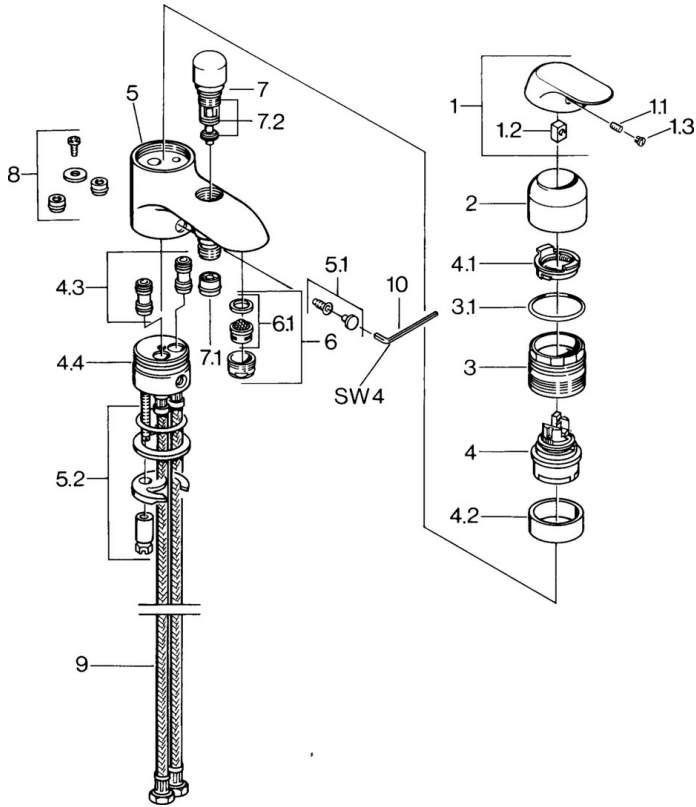

EAN: 4015474545861  
[static.hansa.com/09392102](http://static.hansa.com/09392102)

- Bath tub & Shower
- Single-lever
- Rim mounted
- Chrome
- Single operating lever/handle, Hot/Cold symbols
- Non-return valve(s)
- protected against back-flow in domestic use (according to DIN EN 1717)

## Technical data

### Technical properties

Hot water supply	<b>max. +80°C</b>
Working pressure	<b>0.5-10 bar</b>
Backflow prevention (EN1717)	<b>EB</b>

### SP09392102

	Name	Code
1	Lever, (-2007) Discontinued	59909881
1.1	Screw, M5x8, SW2.5	59904755
1.2	Bushing	59904778
1.3	Plug, hot/cold	59906705
2	Covering cap	59911160
3	Tightening nut, M52x1, AF45	59911161
3.1	O-ring, d 39x2.5 Discontinued	59911162
4	Cartridge, 4.8 eco	59904601
4.1	Hot water limiter	59904759
4.2	Spacer sleeve Discontinued	59905871
4.4	O-ring, d 43x2.5	59911166
5.2	Fixing set	59910749
6	Aerator, M24x1 B	59905872
6.1	Aerator, M22/M24	59905873
7	Diverter	59910803
7.1	Non-return valve	59905714
7.2	Sealing kit	59904791
9	Flexible pipe, M10x1xG1/2, L=600 Discontinued	59911169
10	Key, SW4 Discontinued	59911170