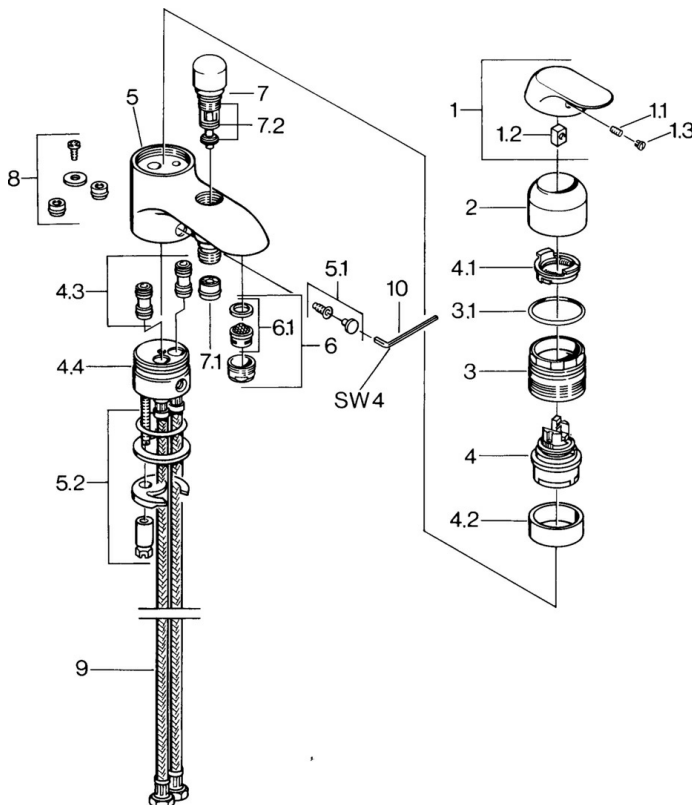

EAN: 4015474662742
static.hansa.com/09392101

- Bathtub & Shower
- Single-lever
- Rim mounted
- Chrome
- Single operating lever/handle, Hot/Cold symbols
- Non-return valve(s)

Technical data

Technical properties

Hot water supply	max. +80°C
Working pressure	0.5-10 bar
Backflow prevention (EN1717)	EB

Regulations

EN standard	EN 817
-------------	---------------

Spare parts

SP09392102

	Name	Code
1	Lever, (-2007) Discontinued	59909881
1.1	Screw, M5x8, SW2.5	59904755
1.2	Bushing	59904778
1.3	Plug, hot/cold	59906705
2	Covering cap	59911160
3	Tightening nut, M52x1, AF45	59911161
3.1	O-ring, d 39x2.5 Discontinued	59911162
4	Cartridge, 4.8 eco	59904601
4.1	Hot water limiter	59904759
4.2	Spacer sleeve Discontinued	59905871
4.4	O-ring, d 43x2.5	59911166
5.2	Fixing set	59910749
6	Aerator, M24x1 B	59905872
6.1	Aerator, M22/M24	59905873
7	Diverter	59910803
7.1	Non-return valve	59905714
7.2	Sealing kit	59904791
9	Flexible pipe, M10x1xG1/2, L=600 Discontinued	59911169
10	Key, SW4 Discontinued	59911170