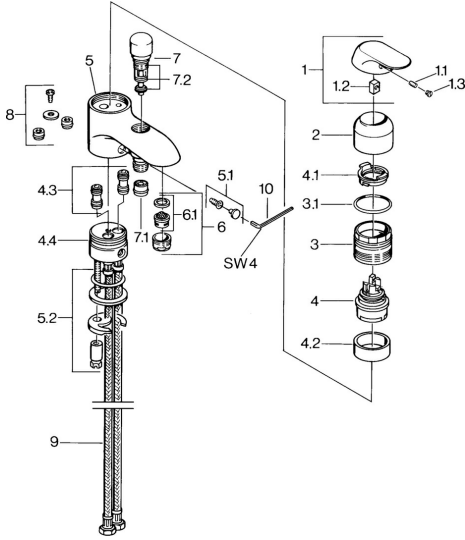

EAN: 4015474662742
static.hansa.com/09392101

- Bathtub & Shower
- Single-lever
- Rim mounted
- Chrome
- Single operating lever/handle, Hot/Cold symbols
- Non-return valve(s)

Technical data

Technical properties

Hot water supply	max. +80°C
Working pressure	0.5-10 bar
Backflow prevention (EN1717)	EB

Regulations

EN standard	EN 817
-------------	---------------

Spare parts

SP09392102

	Name	Code
1	Lever, (-2007) Discontinued	59909881
1.1	Screw, M5x8, SW2.5	59904755
1.2	Bushing	59904778
1.3	Plug, hot/cold	59906705
2	Covering cap	59911160
3	Tightening nut, M52x1, AF45	59911161
3.1	O-ring, d 39x2.5 Discontinued	59911162
4	Cartridge, 4.8 eco	59904601
4.1	Hot water limiter	59904759
4.2	Spacer sleeve Discontinued	59905871
4.4	O-ring, d 43x2.5	59911166
5.2	Fixing set	59910749
6	Aerator, M24x1 B	59905872
6.1	Aerator, M22/M24	59905873
7	Diverter	59910803
7.1	Non-return valve	59905714
7.2	Sealing kit	59904791
9	Flexible pipe, M10x1xG1/2, L=600 Discontinued	59911169
10	Key, SW4 Discontinued	59911170