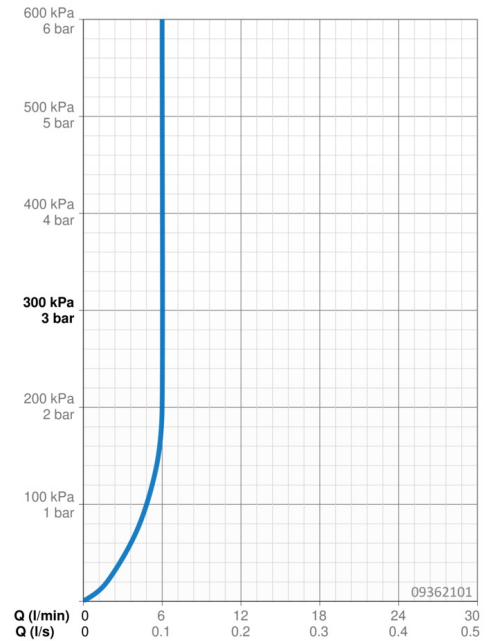

Technical data

Flow properties

Flow-rate at 3 bar (with flow controller) **6.0 l/min**

Technical properties

DN-size (nominal dimension) **DN15**
Hot water supply **max. +80°C**
Working pressure **0.5-10 bar**
Projection **108 mm**
Material **Brass**

Regulations

EN standard **EN 200**