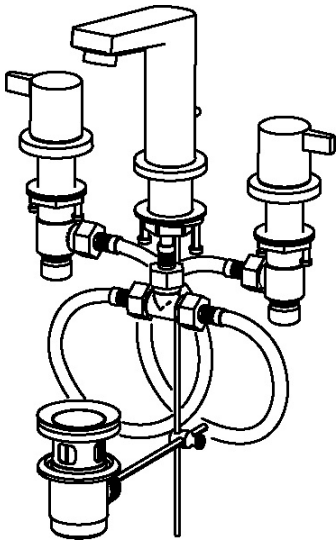

EAN: 4057304002724
static.hansa.com/09362101

- Washbasin
- Two-grip
- Deck mounted
- Chrome
- Fixed spout
- Hidden aerator
- Two operating levers/handles
- Pop-up waste with draw-rod
- Ceramic head part for flow control
- Inner body made of DZR brass

Technical data

Flow properties

Flow-rate at 3 bar (with flow controller) **6.0 l/min**

Technical properties

DN-size (nominal dimension) **DN15**
 Hot water supply **max. +80°C**
 Working pressure **0.5-10 bar**
 Projection **108 mm**
 Material **Brass**

Regulations

EN standard **EN 200**

Spare parts

SP09362101

	Name	Code
01	Flexible pipe, L=430, G1/2xG1/2 Discontinued	59914404
02	O-ring, 13X2 Discontinued	59914405
03	Aerator, M24x1, 6 l/min	59913727
04	Fixing set	59913371
05	Flexible pipe, L=160, G1/2-M10x1 Discontinued	59914407
06	Pop-up operating rod	59913459
07	Handle Discontinued	59914402
08	Handle Discontinued	59914414
09	Tightening nut, d35.5xM24x1	59912023
10	Headpart, G1/2, SW17	59913224
11	Adapter White	59910235
12	Fixing set Discontinued	59914403
13	Headpart, G1/2	59913457
N.I.	Pop-up waste, (2019-)	59914764