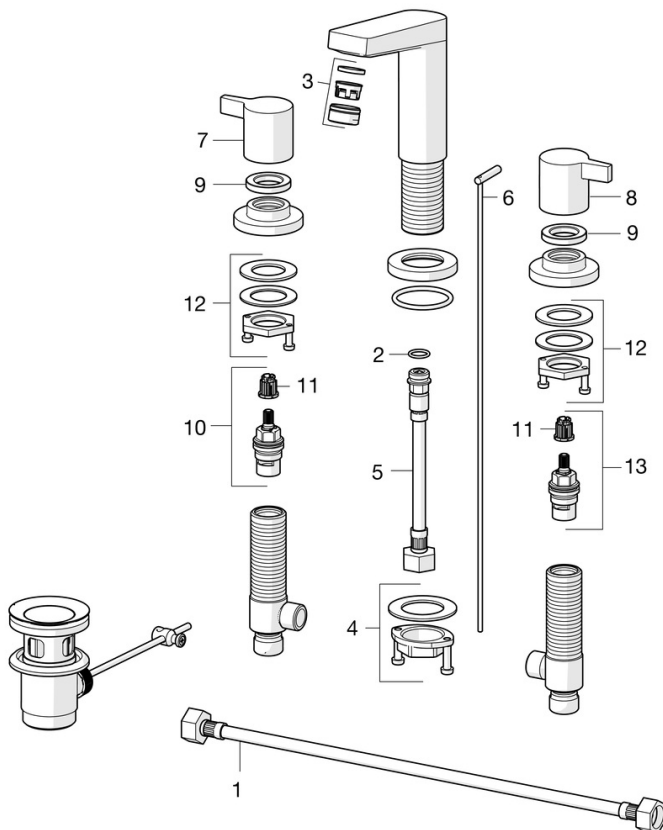

EAN: 4057304002724
static.hansa.com/09362101

- Washbasin
- Two-grip
- Deck mounted
- Chrome
- Fixed spout
- Hidden aerator
- Two operating levers/handles
- Pop-up waste with draw-rod
- Ceramic head part for flow control
- Inner body made of DZR brass

Technical data

Flow properties

Flow-rate at 3 bar (with flow controller) **6.0 l/min**

Technical properties

DN-size (nominal dimension) **DN15**
 Hot water supply **max. +80°C**
 Working pressure **0.5-10 bar**
 Projection **108 mm**
 Material **Brass**

Regulations

EN standard **EN 200**

Spare parts

SP09362101

	Name	Code
01	Flexible pipe, L=430, G1/2xG1/2 Discontinued	59914404
02	O-ring, 13X2 Discontinued	59914405
03	Aerator, M24x1, 6 l/min	59913727
04	Fixing set	59913371
05	Flexible pipe, L=160, G1/2-M10x1 Discontinued	59914407
06	Pop-up operating rod	59913459
07	Handle Discontinued	59914402
08	Handle Discontinued	59914414
09	Tightening nut, d35.5xM24x1	59912023
10	Headpart, G1/2, SW17	59913224
11	Adapter White	59910235
12	Fixing set Discontinued	59914403
13	Headpart, G1/2	59913457
N.I.	Pop-up waste, (2019-)	59914764