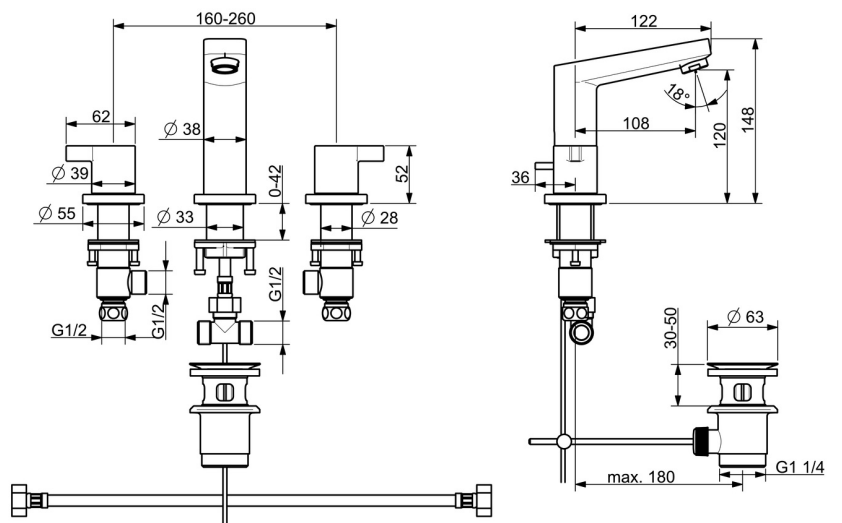

EAN: 4057304002724
static.hansa.com/09362101

- Washbasin
- Two-grip
- Deck mounted
- Chrome
- Fixed spout
- Hidden aerator
- Two operating levers/handles
- Pop-up waste with draw-rod
- Ceramic head part for flow control
- Inner body made of DZR brass

Technical data

Flow properties

Flow-rate at 3 bar (with flow controller) **6.0 l/min**

Technical properties

DN-size (nominal dimension) **DN15**
 Hot water supply **max. +80°C**
 Working pressure **0.5-10 bar**
 Projection **108 mm**
 Material **Brass**

Regulations

EN standard **EN 200**

Spare parts

SP09362101

	Name	Code
01	Flexible pipe, L=430, G1/2xG1/2 Discontinued	59914404
02	O-ring, 13X2 Discontinued	59914405
03	Aerator, M24x1, 6 l/min	59913727
04	Fixing set	59913371
05	Flexible pipe, L=160, G1/2-M10x1 Discontinued	59914407
06	Pop-up operating rod	59913459
07	Handle Discontinued	59914402
08	Handle Discontinued	59914414
09	Tightening nut, d35.5xM24x1	59912023
10	Headpart, G1/2, SW17	59913224
11	Adapter White	59910235
12	Fixing set Discontinued	59914403
13	Headpart, G1/2	59913457
N.I.	Pop-up waste, (2019-)	59914764