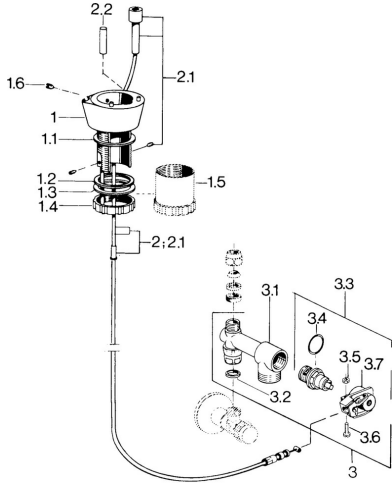

EAN: 4015474674622
static.hansa.com/09350101