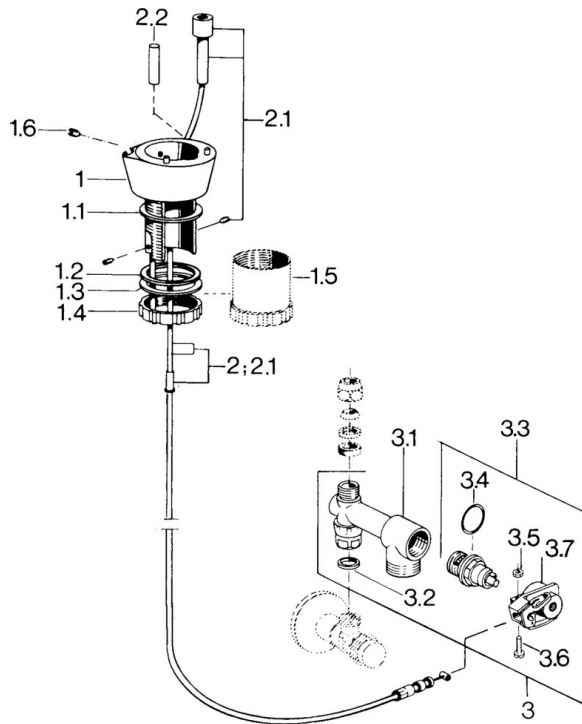

## Technical data

## Spare parts

### SP09350101

	Name	Code
1.2	Gasket, 50x44.2x1.5 Discontinued	59905187
1.5	Screw, R1/4 Discontinued	59905178
3	Valve Discontinued	59905180
3.2	Gasket, 14.8x10x1.5 Discontinued	59905042
3.3	Headpart Discontinued	59906904
3.4	O-ring, d 18x2	59901422