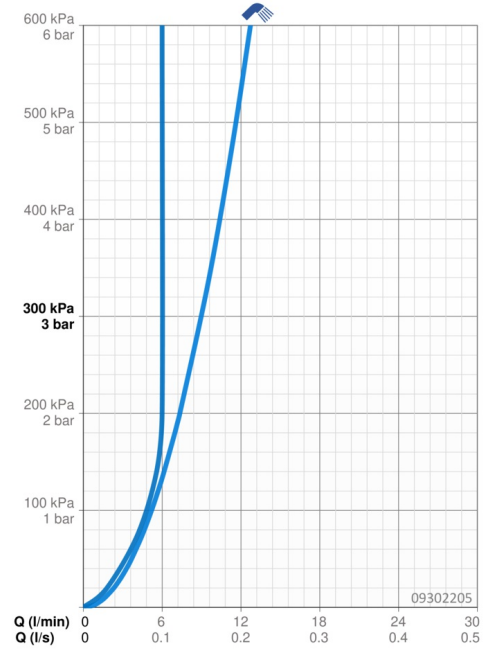

Technical data

Flow properties

Flow-rate at 3 bar	9.0 l/min
Flow-rate at 3 bar (with flow controller)	6.0 l/min
Pressure loss with flow (0.1 l/s)	2 bar

Technical properties

DN-size (nominal dimension)	DN15
Hot water supply	max. +70°C
Working pressure	1-10 bar
Connection size	G3/8
Projection	121 mm
Backflow prevention (EN1717)	HC
Material	Brass

Regulations

EN standard	EN 817, EN 1113
Noise class	I (ISO 3822)

Approvals and Declarations

Declaration of conformity	DoC