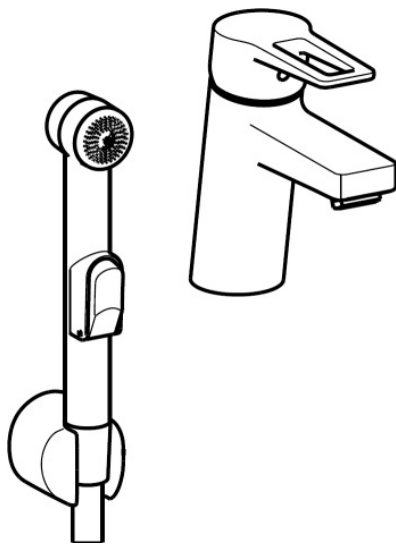

EAN: 4015474269101  
[static.hansa.com/09302205](http://static.hansa.com/09302205)

- Washbasin
- Single-lever, Bidetta
- Deck mounted
- Chrome
- Fixed spout
- Standard aerator
- Hot/Cold symbols, Loop shape, Single operating lever/handle
- Hand shower, Shower holder, Shower hose (1600 mm)
- Bidetta hand shower
- Limitation option for maximum temperature and flow-rate, Adjustable hot water stop (included, retrofittable)
- $\phi$  35 mm ceramic cartridge for flow and temperature control
- Flexible inlet pipes
- Inner body made of DZR brass, Rapid installation system
- Without pop-up waste
- protected against back-flow in domestic use (according to DIN EN 1717)
- 1 spray function