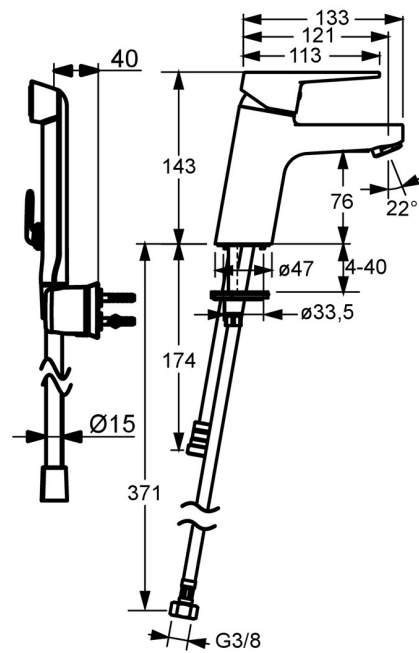

EAN: 4015474269101  
[static.hansa.com/09302205](http://static.hansa.com/09302205)

- Washbasin
- Single-lever, Bidetta
- Deck mounted
- Chrome
- Fixed spout
- Standard aerator
- Hot/Cold symbols, Loop shape, Single operating lever/handle
- Hand shower, Shower holder, Shower hose (1600 mm)
- Bidetta hand shower
- Limitation option for maximum temperature and flow-rate, Adjustable hot water stop (included, retrofittable)
- $\phi$  35 mm ceramic cartridge for flow and temperature control
- Flexible inlet pipes
- Inner body made of DZR brass, Rapid installation system
- Without pop-up waste
- protected against back-flow in domestic use (according to DIN EN 1717)
- 1 spray function

### Flow properties

Flow-rate at 3 bar	<b>9.0 l/min</b>
Flow-rate at 3 bar (with flow controller)	<b>6.0 l/min</b>
Pressure loss with flow (0.1 l/s)	<b>2 bar</b>

### Technical properties

DN-size (nominal dimension)	<b>DN15</b>
Hot water supply	<b>max. +70°C</b>
Working pressure	<b>1-10 bar</b>
Connection size	<b>G3/8</b>
Projection	<b>121 mm</b>
Backflow prevention (EN1717)	<b>HC</b>
Material	<b>Brass</b>

### SP09302203

	Name	Code
1	Lever	59913910
1	Lever	59913911
1.1	Screw, M5x8, SW2.5	59904755
1.3	Symbol plug Grey	59912112
2	Covering cap, 33x3 mm	59912504
3	Tightening nut, M40x1	1003409V
4	Cartridge, 3.5 Classic	59913075
4	Cartridge, 3.5 Discontinued	59913965
5.1	Bottom seal	59914591
5.2	Fixing set	59912113
5.3	Flexible pipe, L=430, G3/8-M8x1	59913964
5.4	O-ring, 6x1.4	59913266
5.5	Gasket, 9.5x14.4x2	59912551
5.6	Fixing screw, M8x1, L=140	59912474
5.7	Coupling pipe, M8x1-M14x1, L=214 Discontinued	59914035
5.8	Connector, G1/2xM14x1 Discontinued	59914180
6	Aerator, M24x1, 6 l/min	59913727