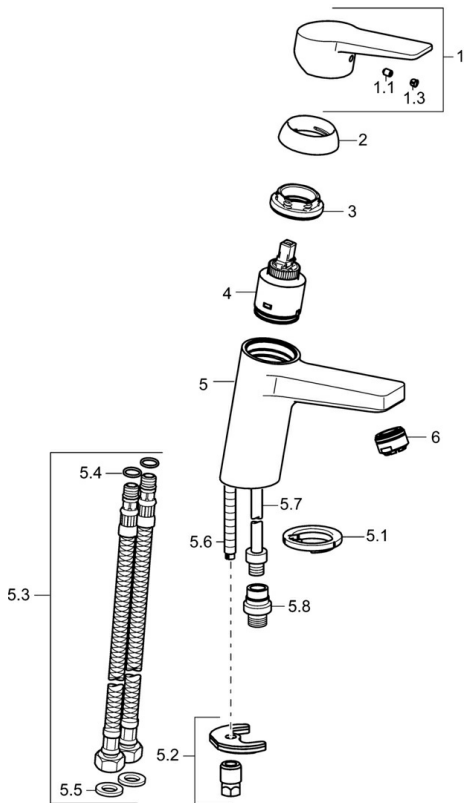

EAN: 4015474269101  
[static.hansa.com/09302205](http://static.hansa.com/09302205)

- Washbasin
- Single-lever, Bidetta
- Deck mounted
- Chrome
- Fixed spout
- Standard aerator
- Hot/Cold symbols, Loop shape, Single operating lever/handle
- Hand shower, Shower holder, Shower hose (1600 mm)
- Bidetta hand shower
- Limitation option for maximum temperature and flow-rate, Adjustable hot water stop (included, retrofittable)
- $\phi$  35 mm ceramic cartridge for flow and temperature control
- Flexible inlet pipes
- Inner body made of DZR brass, Rapid installation system
- Without pop-up waste
- protected against back-flow in domestic use (according to DIN EN 1717)
- 1 spray function

### Technical properties

DN-size (nominal dimension)	<b>DN15</b>
Hot water supply	<b>max. +70°C</b>
Working pressure	<b>1-10 bar</b>
Connection size	<b>G3/8</b>
Projection	<b>121 mm</b>
Backflow prevention (EN1717)	<b>HC</b>
Material	<b>Brass</b>

### SP09302203

	Name	Code
1	Lever	59913910
1	Lever	59913911
1.1	Screw, M5x8, SW2.5	59904755
1.3	Symbol plug Grey	59912112
2	Covering cap, 33x3 mm	59912504
3	Tightening nut, M40x1	1003409V
4	Cartridge, 3.5 Classic	59913075
4	Cartridge, 3.5 Discontinued	59913965
5.1	Bottom seal	59914591
5.2	Fixing set	59912113
5.3	Flexible pipe, L=430, G3/8-M8x1	59913964
5.4	O-ring, 6x1.4	59913266
5.5	Gasket, 9.5x14.4x2	59912551
5.6	Fixing screw, M8x1, L=140	59912474
5.7	Coupling pipe, M8x1-M14x1, L=214 Discontinued	59914035
5.8	Connector, G1/2xM14x1 Discontinued	59914180
6	Aerator, M24x1, 6 l/min	59913727