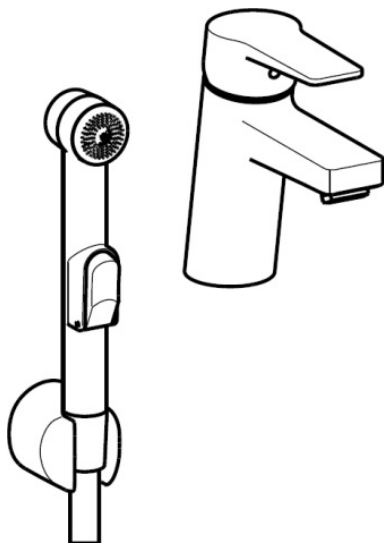

EAN: 4015474269095  
[static.hansa.com/09302203](http://static.hansa.com/09302203)

- Washbasin
- Single-lever, Bidetta
- Deck mounted
- Chrome
- Fixed spout
- Standard aerator
- Hot/Cold symbols, Single operating lever/handle
- Hand shower, Shower holder, Shower hose (1600 mm)
- Bidetta hand shower
- Limitation option for maximum temperature and flow-rate, Adjustable hot water stop (included, retrofittable)
- $\varnothing$  35 mm ceramic cartridge for flow and temperature control
- Flexible inlet pipes
- Inner body made of DZR brass, Rapid installation system
- Without pop-up waste
- protected against back-flow in domestic use (according to DIN EN 1717)
- 1 spray function

### Technical properties

DN-size (nominal dimension)	<b>DN15</b>
Hot water supply	<b>max. +70°C</b>
Working pressure	<b>1-10 bar</b>
Connection size	<b>G3/8</b>
Projection	<b>121 mm</b>
Backflow prevention (EN1717)	<b>HC</b>
Material	<b>Brass</b>