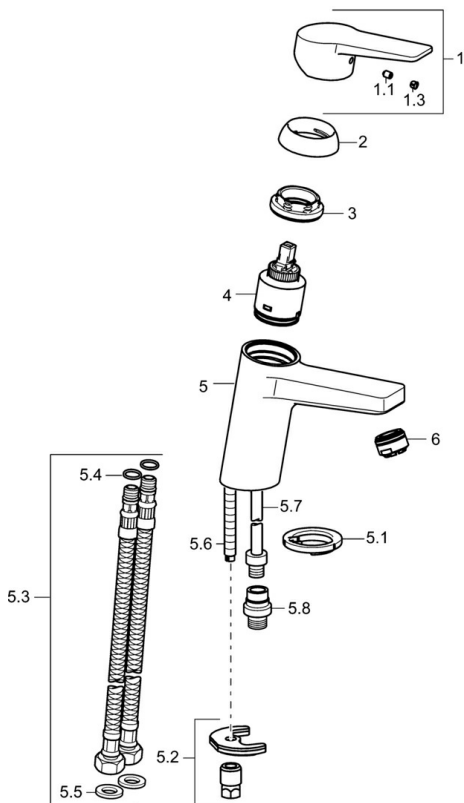

EAN: 4015474269095  
[static.hansa.com/09302203](http://static.hansa.com/09302203)

- Washbasin
- Single-lever, Bidetta
- Deck mounted
- Chrome
- Fixed spout
- Standard aerator
- Hot/Cold symbols, Single operating lever/handle
- Hand shower, Shower holder, Shower hose (1600 mm)
- Bidetta hand shower
- Limitation option for maximum temperature and flow-rate, Adjustable hot water stop (included, retrofittable)
- $\varnothing$  35 mm ceramic cartridge for flow and temperature control
- Flexible inlet pipes
- Inner body made of DZR brass, Rapid installation system
- Without pop-up waste
- protected against back-flow in domestic use (according to DIN EN 1717)
- 1 spray function

### Technical properties

DN-size (nominal dimension)	<b>DN15</b>
Hot water supply	<b>max. +70°C</b>
Working pressure	<b>1-10 bar</b>
Connection size	<b>G3/8</b>
Projection	<b>121 mm</b>
Backflow prevention (EN1717)	<b>HC</b>
Material	<b>Brass</b>

### SP09302203

	Name	Code
1	Lever	59913910
1	Lever	59913911
1.1	Screw, M5x8, SW2.5	59904755
1.3	Symbol plug Grey	59912112
2	Covering cap, 33x3 mm	59912504
3	Tightening nut, M40x1	1003409V
4	Cartridge, 3.5 Classic	59913075
4	Cartridge, 3.5 Discontinued	59913965
5.1	Bottom seal	59914591
5.2	Fixing set	59912113
5.3	Flexible pipe, L=430, G3/8-M8x1	59913964
5.4	O-ring, 6x1.4	59913266
5.5	Gasket, 9.5x14.4x2	59912551
5.6	Fixing screw, M8x1, L=140	59912474
5.7	Coupling pipe, M8x1-M14x1, L=214 Discontinued	59914035
5.8	Connector, G1/2xM14x1 Discontinued	59914180
6	Aerator, M24x1, 6 l/min	59913727