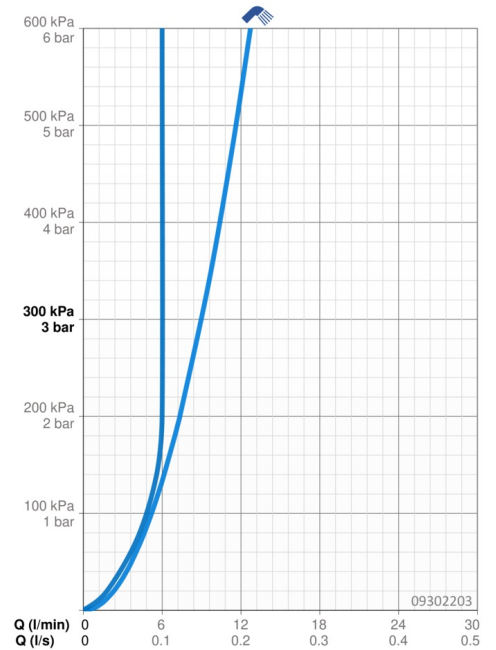

Technical data

Flow properties

Flow-rate at 3 bar	9.0 l/min
Flow-rate at 3 bar (with flow controller)	6.0 l/min
Pressure loss with flow (0.1 l/s)	2 bar

Technical properties

DN-size (nominal dimension)	DN15
Hot water supply	max. +70°C
Working pressure	1-10 bar
Connection size	G3/8
Projection	121 mm
Backflow prevention (EN1717)	HC
Material	Brass

Regulations

EN standard	EN 817, EN 1113
Noise class	I (ISO 3822)

Approvals and Declarations

Declaration of conformity	DoC