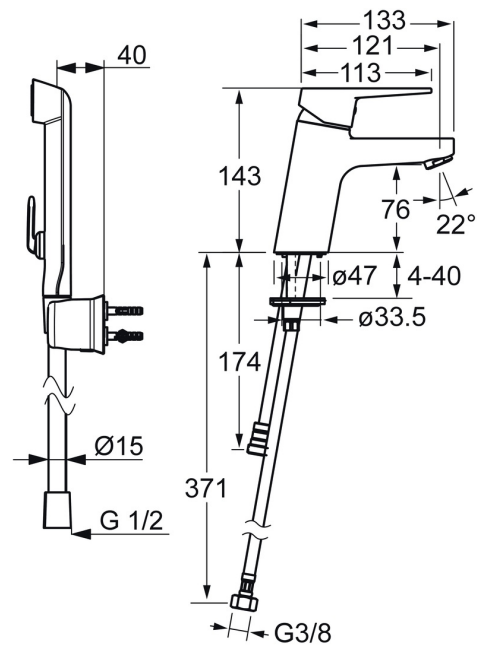

EAN: 4015474269095  
[static.hansa.com/09302203](http://static.hansa.com/09302203)

- Washbasin
- Single-lever, Bidetta
- Deck mounted
- Chrome
- Fixed spout
- Standard aerator
- Hot/Cold symbols, Single operating lever/handle
- Hand shower, Shower holder, Shower hose (1600 mm)
- Bidetta hand shower
- Limitation option for maximum temperature and flow-rate, Adjustable hot water stop (included, retrofittable)
- $\varnothing$  35 mm ceramic cartridge for flow and temperature control
- Flexible inlet pipes
- Inner body made of DZR brass, Rapid installation system
- Without pop-up waste
- protected against back-flow in domestic use (according to DIN EN 1717)
- 1 spray function

### Flow properties

Flow-rate at 3 bar	<b>9.0 l/min</b>
Flow-rate at 3 bar (with flow controller)	<b>6.0 l/min</b>
Pressure loss with flow (0.1 l/s)	<b>2 bar</b>

### Technical properties

DN-size (nominal dimension)	<b>DN15</b>
Hot water supply	<b>max. +70°C</b>
Working pressure	<b>1-10 bar</b>
Connection size	<b>G3/8</b>
Projection	<b>121 mm</b>
Backflow prevention (EN1717)	<b>HC</b>
Material	<b>Brass</b>

### SP09302203

	Name	Code
1	Lever	59913910
1	Lever	59913911
1.1	Screw, M5x8, SW2.5	59904755
1.3	Symbol plug Grey	59912112
2	Covering cap, 33x3 mm	59912504
3	Tightening nut, M40x1	1003409V
4	Cartridge, 3.5 Classic	59913075
4	Cartridge, 3.5 Discontinued	59913965
5.1	Bottom seal	59914591
5.2	Fixing set	59912113
5.3	Flexible pipe, L=430, G3/8-M8x1	59913964
5.4	O-ring, 6x1.4	59913266
5.5	Gasket, 9.5x14.4x2	59912551
5.6	Fixing screw, M8x1, L=140	59912474
5.7	Coupling pipe, M8x1-M14x1, L=214 Discontinued	59914035
5.8	Connector, G1/2xM14x1 Discontinued	59914180
6	Aerator, M24x1, 6 l/min	59913727