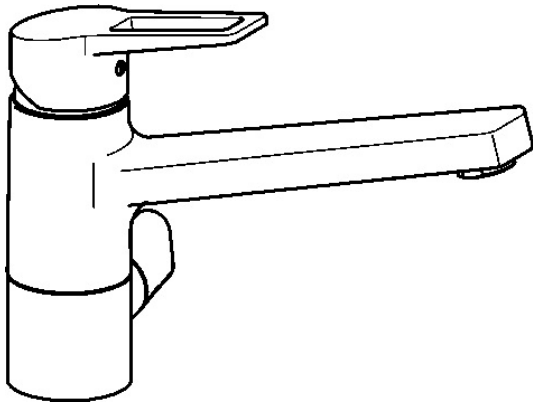

EAN: 4015474270831
static.hansa.com/09152205

- Kitchen
- Single-lever, Dishwasher valve
- Deck mounted
- Chrome
- Swivel spout
- PCA® - constant flow rate regardless of pressure variations
- Mechanic stop valve for external equipment
- Single operating lever/handle, Loop shape, Hot/Cold symbols
- Flexible inlet pipes
- Surfaces in contact with drinking water contain less than 0.3% lead, Inner body made of DZR brass, Waterways without nickel coating

Technical data

Flow properties

Flow-rate at 3 bar	12.0 l/min
Pressure loss with flow (0.2 l/s)	3 bar

Technical properties

DN-size (nominal dimension)	DN15
Hot water supply	max. +70°C
Working pressure	1-10 bar
Connection size	G3/8
Length / Height	199 mm
Material	Brass

Regulations

EN standard	EN 817
Noise class	I (ISO 3822)

Spare parts

SP09152203

	Name	Code
1	Lever	59913910
1.1	Screw, M5x8, SW2.5	59904755
1.3	Symbol plug Grey	59912112
2	Covering cap, 33x3 mm	59912504
3	Tightening nut, M37x1, AF30 Discontinued	59912111
4	Cartridge, 3.5 Eco	59912324
4	Cartridge, 3.5 Classic	59913075
4.1	Temperature adjustment limiter	59912325
4.3	O-ring, d 28.24x2.62 Discontinued	59912590
4.4	O-ring, d 10.10x1.60 Discontinued	59905072
5.1	Sealing kit	1001264V
5.1	Sealing kit Discontinued	59913968
5.3	O-ring, d 34x1.5	59913975
5.4	Bottom seal	59914591
5.5	Supporting plate	59910008
5.6	Fixing plate	59904765
5.7	Screw, M8x1, SW13	59904766
5.9	Flexible pipe, L=550, G3/8-M8x1	59913969
5.10	O-ring, 6x1.4	59913266
5.11	Gasket, 9.5x14.4x2	59912551
5.12	Fixing set	59910749
5.13	Fixing screw, M8x1, L=140	59912474
5.14	Hose, M8x1, G3/8, L=370 Discontinued	59913974
6	Spout Discontinued	59913978
7	Aerator, M24x1 STD HC A	59902366
9	Handle Discontinued	59913977
9.1	Headpart, G3/8	59913260
9.2	Adapter White	59910235
9.3	Coupling pipe Discontinued	59913976
10	Connector nipple, G3/4xG3/8 Discontinued	59910940
N.I.	Key, SW30/34	59912108