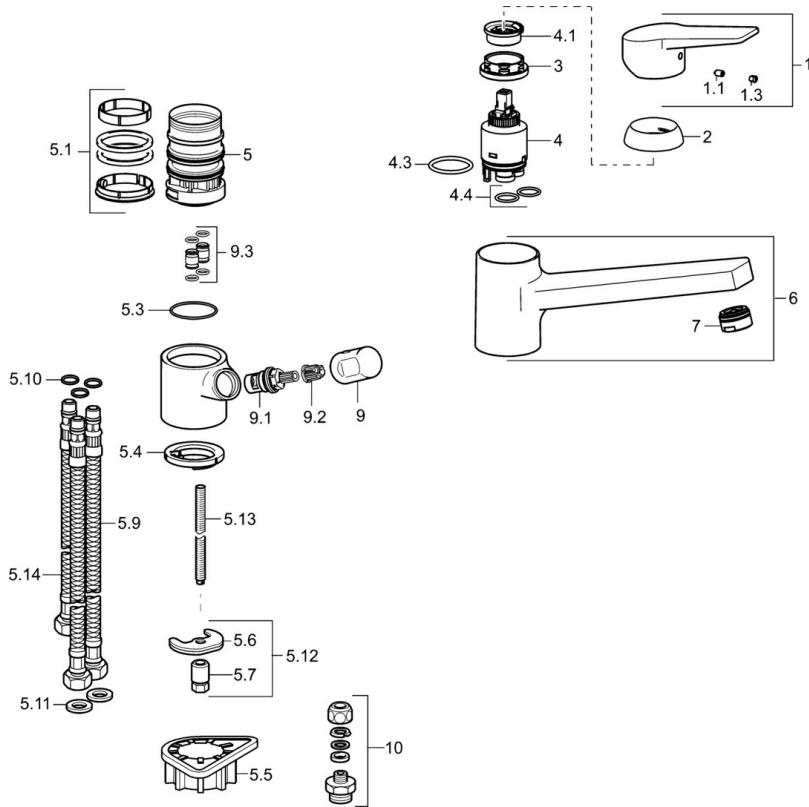

EAN: 4015474270831
static.hansa.com/09152205

- Kitchen
- Single-lever, Dishwasher valve
- Deck mounted
- Chrome
- Swivel spout
- PCA® - constant flow rate regardless of pressure variations
- Mechanic stop valve for external equipment
- Single operating lever/handle, Loop shape, Hot/Cold symbols
- Flexible inlet pipes
- Surfaces in contact with drinking water contain less than 0.3% lead, Inner body made of DZR brass, Waterways without nickel coating

Technical data

Flow properties

Flow-rate at 3 bar	12.0 l/min
Pressure loss with flow (0.2 l/s)	3 bar

Technical properties

DN-size (nominal dimension)	DN15
Hot water supply	max. +70°C
Working pressure	1-10 bar
Connection size	G3/8
Length / Height	199 mm
Material	Brass

Regulations

EN standard	EN 817
Noise class	I (ISO 3822)

Spare parts

SP09152203

	Name	Code
1	Lever	59913910
1.1	Screw, M5x8, SW2.5	59904755
1.3	Symbol plug Grey	59912112
2	Covering cap, 33x3 mm	59912504
3	Tightening nut, M37x1, AF30 Discontinued	59912111
4	Cartridge, 3.5 Eco	59912324
4	Cartridge, 3.5 Classic	59913075
4.1	Temperature adjustment limiter	59912325
4.3	O-ring, d 28.24x2.62 Discontinued	59912590
4.4	O-ring, d 10.10x1.60 Discontinued	59905072
5.1	Sealing kit	1001264V
5.1	Sealing kit Discontinued	59913968
5.3	O-ring, d 34x1.5	59913975
5.4	Bottom seal	59914591
5.5	Supporting plate	59910008
5.6	Fixing plate	59904765
5.7	Screw, M8x1, SW13	59904766
5.9	Flexible pipe, L=550, G3/8-M8x1	59913969
5.10	O-ring, 6x1.4	59913266
5.11	Gasket, 9.5x14.4x2	59912551
5.12	Fixing set	59910749
5.13	Fixing screw, M8x1, L=140	59912474
5.14	Hose, M8x1, G3/8, L=370 Discontinued	59913974
6	Spout Discontinued	59913978
7	Aerator, M24x1 STD HC A	59902366
9	Handle Discontinued	59913977
9.1	Headpart, G3/8	59913260
9.2	Adapter White	59910235
9.3	Coupling pipe Discontinued	59913976
10	Connector nipple, G3/4xG3/8 Discontinued	59910940
N.I.	Key, SW30/34	59912108