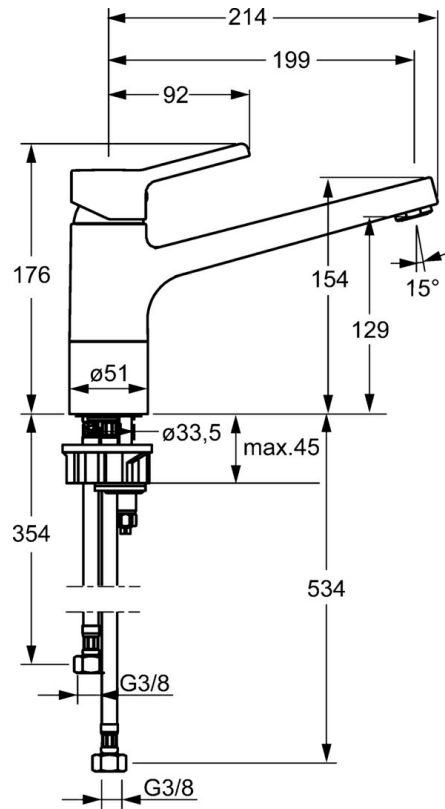

EAN: 4015474270831
static.hansa.com/09152205

- Kitchen
- Single-lever, Dishwasher valve
- Deck mounted
- Chrome
- Swivel spout
- PCA® - constant flow rate regardless of pressure variations
- Mechanic stop valve for external equipment
- Single operating lever/handle, Loop shape, Hot/Cold symbols
- Flexible inlet pipes
- Surfaces in contact with drinking water contain less than 0.3% lead, Inner body made of DZR brass, Waterways without nickel coating

Technical data

Flow properties

Flow-rate at 3 bar	12.0 l/min
Pressure loss with flow (0.2 l/s)	3 bar

Technical properties

DN-size (nominal dimension)	DN15
Hot water supply	max. +70°C
Working pressure	1-10 bar
Connection size	G3/8
Length / Height	199 mm
Material	Brass

Regulations

EN standard	EN 817
Noise class	I (ISO 3822)

Spare parts

SP09152203

	Name	Code
1	Lever	59913910
1.1	Screw, M5x8, SW2.5	59904755
1.3	Symbol plug Grey	59912112
2	Covering cap, 33x3 mm	59912504
3	Tightening nut, M37x1, AF30 Discontinued	59912111
4	Cartridge, 3.5 Eco	59912324
4	Cartridge, 3.5 Classic	59913075
4.1	Temperature adjustment limiter	59912325
4.3	O-ring, d 28.24x2.62 Discontinued	59912590
4.4	O-ring, d 10.10x1.60 Discontinued	59905072
5.1	Sealing kit	1001264V
5.1	Sealing kit Discontinued	59913968
5.3	O-ring, d 34x1.5	59913975
5.4	Bottom seal	59914591
5.5	Supporting plate	59910008
5.6	Fixing plate	59904765
5.7	Screw, M8x1, SW13	59904766
5.9	Flexible pipe, L=550, G3/8-M8x1	59913969
5.10	O-ring, 6x1.4	59913266
5.11	Gasket, 9.5x14.4x2	59912551
5.12	Fixing set	59910749
5.13	Fixing screw, M8x1, L=140	59912474
5.14	Hose, M8x1, G3/8, L=370 Discontinued	59913974
6	Spout Discontinued	59913978
7	Aerator, M24x1 STD HC A	59902366
9	Handle Discontinued	59913977
9.1	Headpart, G3/8	59913260
9.2	Adapter White	59910235
9.3	Coupling pipe Discontinued	59913976
10	Connector nipple, G3/4xG3/8 Discontinued	59910940
N.I.	Key, SW30/34	59912108