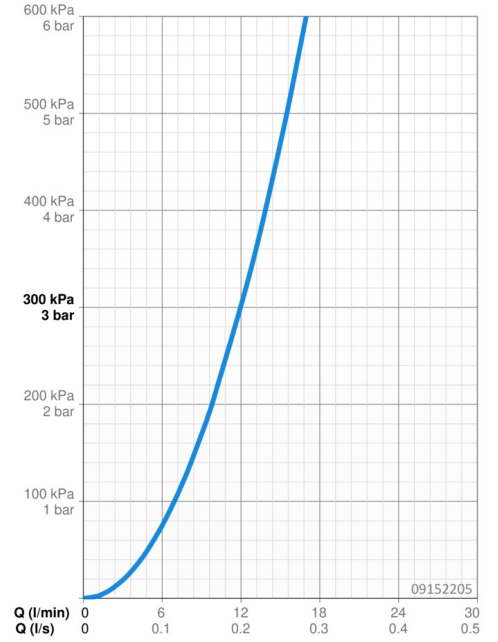

Technical data

Flow properties

Flow-rate at 3 bar	12.0 l/min
Pressure loss with flow (0.2 l/s)	3 bar

Technical properties

DN-size (nominal dimension)	DN15
Hot water supply	max. +70°C
Working pressure	1-10 bar
Connection size	G3/8
Length / Height	199 mm
Material	Brass

Regulations

EN standard	EN 817
Noise class	I (ISO 3822)