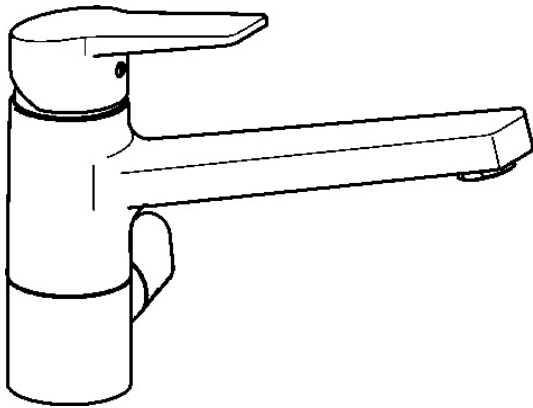

EAN: 4015474270824
static.hansa.com/09152203

- Kitchen
- Single-lever, Dishwasher valve
- Deck mounted
- Chrome
- Swivel spout
- PCA® - constant flow rate regardless of pressure variations
- Mechanic stop valve for external equipment
- Hot/Cold symbols, Single operating lever/handle
- Flexible inlet pipes
- Surfaces in contact with drinking water contain less than 0.3% lead, Inner body made of DZR brass, Waterways without nickel coating

Technical data

Flow properties

Flow-rate at 3 bar	12.0 l/min
Pressure loss with flow (0.2 l/s)	3 bar

Technical properties

DN-size (nominal dimension)	DN15
Hot water supply	max. +70°C
Working pressure	1-10 bar
Connection size	G3/8
Length / Height	199 mm
Material	Brass

Regulations

EN standard	EN 817
Noise class	I (ISO 3822)

Spare parts

SP09152203

	Name	Code
1	Lever	59913910
1.1	Screw, M5x8, SW2.5	59904755
1.3	Symbol plug Grey	59912112
2	Covering cap, 33x3 mm	59912504
3	Tightening nut, M37x1, AF30 Discontinued	59912111
4	Cartridge, 3.5 Eco	59912324
4	Cartridge, 3.5 Classic	59913075
4.1	Temperature adjustment limiter	59912325
4.3	O-ring, d 28.24x2.62 Discontinued	59912590
4.4	O-ring, d 10.10x1.60 Discontinued	59905072
5.1	Sealing kit	1001264V
5.1	Sealing kit Discontinued	59913968
5.3	O-ring, d 34x1.5	59913975
5.4	Bottom seal	59914591
5.5	Supporting plate	59910008
5.6	Fixing plate	59904765
5.7	Screw, M8x1, SW13	59904766
5.9	Flexible pipe, L=550, G3/8-M8x1	59913969
5.10	O-ring, 6x1.4	59913266
5.11	Gasket, 9.5x14.4x2	59912551
5.12	Fixing set	59910749
5.13	Fixing screw, M8x1, L=140	59912474
5.14	Hose, M8x1, G3/8, L=370 Discontinued	59913974
6	Spout Discontinued	59913978
7	Aerator, M24x1 STD HC A	59902366
9	Handle Discontinued	59913977
9.1	Headpart, G3/8	59913260
9.2	Adapter White	59910235
9.3	Coupling pipe Discontinued	59913976
10	Connector nipple, G3/4xG3/8 Discontinued	59910940
N.I.	Key, SW30/34	59912108