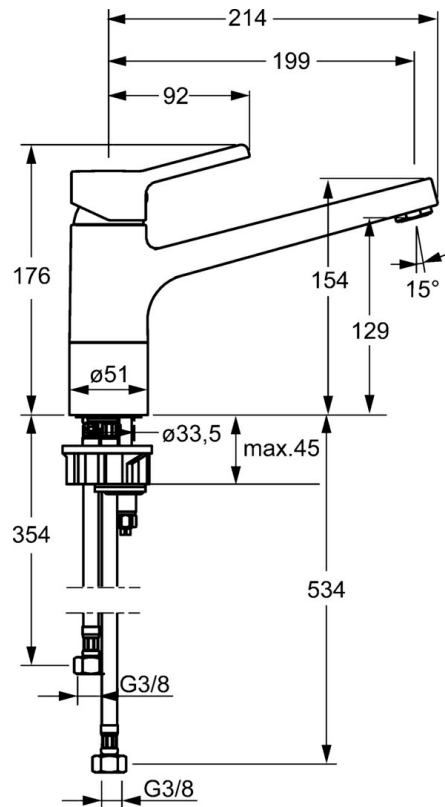

EAN: 4015474270824
static.hansa.com/09152203

- Kitchen
- Single-lever, Dishwasher valve
- Deck mounted
- Chrome
- Swivel spout
- PCA® - constant flow rate regardless of pressure variations
- Mechanic stop valve for external equipment
- Hot/Cold symbols, Single operating lever/handle
- Flexible inlet pipes
- Surfaces in contact with drinking water contain less than 0.3% lead, Inner body made of DZR brass, Waterways without nickel coating

Technical data

Flow properties

Flow-rate at 3 bar	12.0 l/min
Pressure loss with flow (0.2 l/s)	3 bar

Technical properties

DN-size (nominal dimension)	DN15
Hot water supply	max. +70°C
Working pressure	1-10 bar
Connection size	G3/8
Length / Height	199 mm
Material	Brass

Regulations

EN standard	EN 817
Noise class	I (ISO 3822)

Spare parts

SP09152203

	Name	Code
1	Lever	59913910
1.1	Screw, M5x8, SW2.5	59904755
1.3	Symbol plug Grey	59912112
2	Covering cap, 33x3 mm	59912504
3	Tightening nut, M37x1, AF30 Discontinued	59912111
4	Cartridge, 3.5 Eco	59912324
4	Cartridge, 3.5 Classic	59913075
4.1	Temperature adjustment limiter	59912325
4.3	O-ring, d 28.24x2.62 Discontinued	59912590
4.4	O-ring, d 10.10x1.60 Discontinued	59905072
5.1	Sealing kit	1001264V
5.1	Sealing kit Discontinued	59913968
5.3	O-ring, d 34x1.5	59913975
5.4	Bottom seal	59914591
5.5	Supporting plate	59910008
5.6	Fixing plate	59904765
5.7	Screw, M8x1, SW13	59904766
5.9	Flexible pipe, L=550, G3/8-M8x1	59913969
5.10	O-ring, 6x1.4	59913266
5.11	Gasket, 9.5x14.4x2	59912551
5.12	Fixing set	59910749
5.13	Fixing screw, M8x1, L=140	59912474
5.14	Hose, M8x1, G3/8, L=370 Discontinued	59913974
6	Spout Discontinued	59913978
7	Aerator, M24x1 STD HC A	59902366
9	Handle Discontinued	59913977
9.1	Headpart, G3/8	59913260
9.2	Adapter White	59910235
9.3	Coupling pipe Discontinued	59913976
10	Connector nipple, G3/4xG3/8 Discontinued	59910940
N.I.	Key, SW30/34	59912108