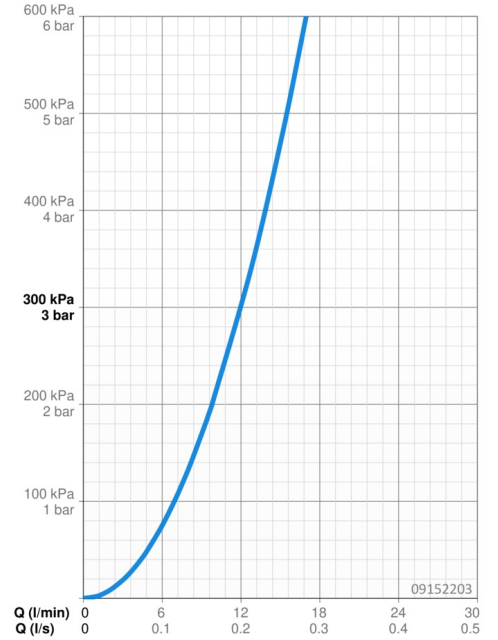

Technical data

Flow properties

Flow-rate at 3 bar	12.0 l/min
Pressure loss with flow (0.2 l/s)	3 bar

Technical properties

DN-size (nominal dimension)	DN15
Hot water supply	max. +70°C
Working pressure	1-10 bar
Connection size	G3/8
Length / Height	199 mm
Material	Brass

Regulations

EN standard	EN 817
Noise class	I (ISO 3822)