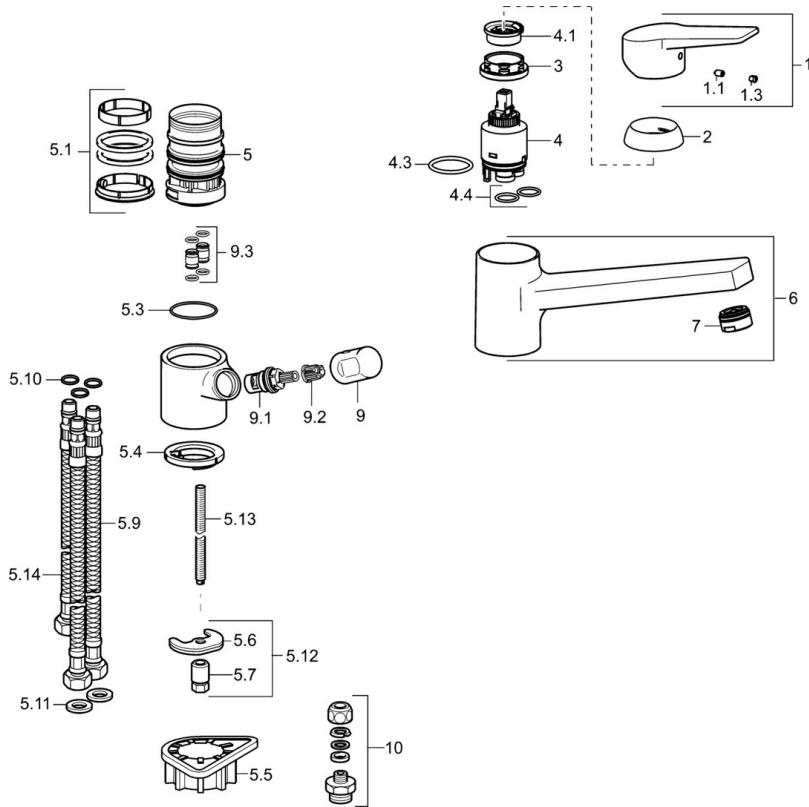

EAN: 4015474270824
static.hansa.com/09152203

- Kitchen
- Single-lever, Dishwasher valve
- Deck mounted
- Chrome
- Swivel spout
- PCA® - constant flow rate regardless of pressure variations
- Mechanic stop valve for external equipment
- Hot/Cold symbols, Single operating lever/handle
- Flexible inlet pipes
- Surfaces in contact with drinking water contain less than 0.3% lead, Inner body made of DZR brass, Waterways without nickel coating

Technical data

Flow properties

Flow-rate at 3 bar	12.0 l/min
Pressure loss with flow (0.2 l/s)	3 bar

Technical properties

DN-size (nominal dimension)	DN15
Hot water supply	max. +70°C
Working pressure	1-10 bar
Connection size	G3/8
Length / Height	199 mm
Material	Brass

Regulations

EN standard	EN 817
Noise class	I (ISO 3822)

Spare parts

SP09152203

	Name	Code
1	Lever	59913910
1.1	Screw, M5x8, SW2.5	59904755
1.3	Symbol plug Grey	59912112
2	Covering cap, 33x3 mm	59912504
3	Tightening nut, M37x1, AF30 Discontinued	59912111
4	Cartridge, 3.5 Eco	59912324
4	Cartridge, 3.5 Classic	59913075
4.1	Temperature adjustment limiter	59912325
4.3	O-ring, d 28.24x2.62 Discontinued	59912590
4.4	O-ring, d 10.10x1.60 Discontinued	59905072
5.1	Sealing kit	1001264V
5.1	Sealing kit Discontinued	59913968
5.3	O-ring, d 34x1.5	59913975
5.4	Bottom seal	59914591
5.5	Supporting plate	59910008
5.6	Fixing plate	59904765
5.7	Screw, M8x1, SW13	59904766
5.9	Flexible pipe, L=550, G3/8-M8x1	59913969
5.10	O-ring, 6x1.4	59913266
5.11	Gasket, 9.5x14.4x2	59912551
5.12	Fixing set	59910749
5.13	Fixing screw, M8x1, L=140	59912474
5.14	Hose, M8x1, G3/8, L=370 Discontinued	59913974
6	Spout Discontinued	59913978
7	Aerator, M24x1 STD HC A	59902366
9	Handle Discontinued	59913977
9.1	Headpart, G3/8	59913260
9.2	Adapter White	59910235
9.3	Coupling pipe Discontinued	59913976
10	Connector nipple, G3/4xG3/8 Discontinued	59910940
N.I.	Key, SW30/34	59912108