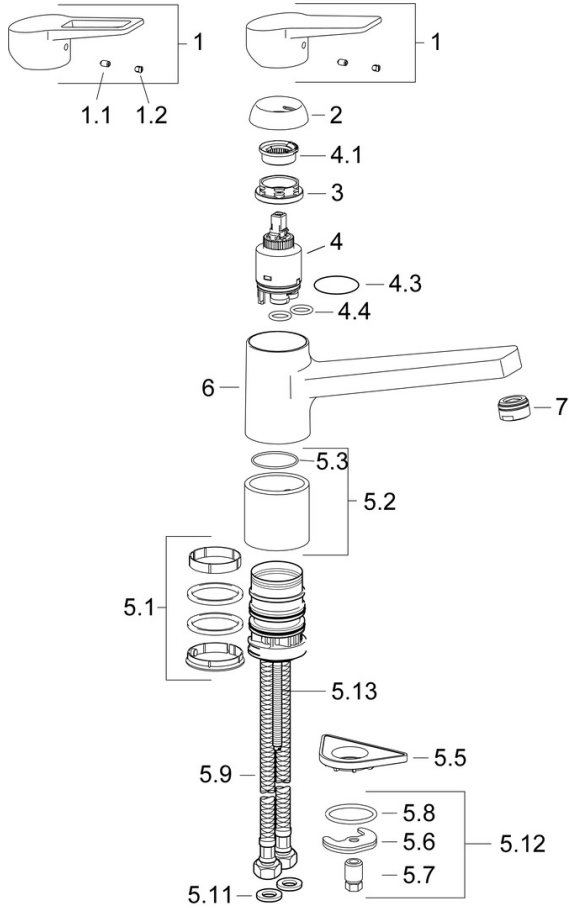

Technical data

Flow properties

Flow-rate at 3 bar	12.0 l/min
Pressure loss with flow (0.2 l/s)	3 bar

Technical properties

DN-size (nominal dimension)	DN15
Hot water supply	max. +70°C
Working pressure	0.5-10 bar
Connection size	G3/8
Projection	199 mm
Backflow prevention (EN1717)	AA
Material	Brass

Regulations

EN standard	EN 817
Noise class	I (ISO 3822)

Approvals and Declarations

DVGW	NW-6506CQ0410
ABP	P-IX 29933/IA
Declaration of conformity	DoC
EPD	S-P-06396

Spare parts

SP09142283

	Name	Code
1	Lever	59913910
1	Lever	59913911
1.1	Screw, M5x8, SW2.5	59904755
1.3	Symbol plug Grey	59912112
2	Covering cap, 33x3 mm	59912504
3	Tightening nut, M37x1, AF30 Discontinued	59912111
4	Cartridge, 3.5 Eco	59912324
4	Cartridge, 3.5 Classic	59913075
4.1	Temperature adjustment limiter	59912325
4.3	O-ring, d 28.24x2.62 Discontinued	59912590
4.4	O-ring, d 10.10x1.60 Discontinued	59905072
5.1	Sealing kit	1001264V
5.1	Sealing kit Discontinued	59913968
5.2	Raising socket	59913973
5.3	O-ring, d 34x1.5	59913975
5.5	Supporting plate	59910008
5.6	Fixing plate	59904765
5.7	Screw, M8x1, SW13	59904766
5.8	O-ring, d 36.09x d 3.53	59913396
5.9	Flexible pipe, L=550, G3/8-M8x1	59913969
5.10	O-ring, 6x1.4	59913266
5.11	Gasket, 9.5x14.4x2	59912551
5.12	Fixing set	59910749
5.13	Fixing screw, M8x1, L=140	59912474
6	Spout Discontinued	59913978
7	Aerator, M24x1 STD HC A	59902366
N.I.	Key, SW30/34	59912108
N.I.	Washer set Discontinued	59914043

SP09142283(2020)

	Name	Code
01	Lever	59913910
01	Lever	59913911
02	Covering cap, 33x3 mm	59912504
03	Tightening nut, M37x1, SW30	1005680V
04	Cartridge, 3.5 Classic	59913075
05	Aerator, M24x1 STD HC A	59902366
06	Sealing kit	1001264V
07	Spout overturning stopper, 120°	59914489
08	Fixing screw, M8x1, L=140	59912474
09	Fixing set	59910749
10	Supporting plate	59910008