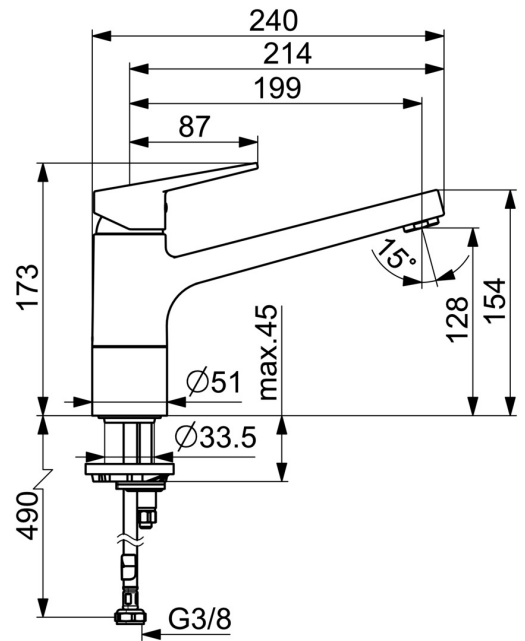

EAN: 4015474261136
static.hansa.com/09142285

- Kitchen
- Single-lever
- Deck mounted
- Chrome
- Swivel spout
- Standard aerator
- Single operating lever/handle, Loop shape, Hot/Cold symbols
- Limitation option for maximum temperature and flow-rate, Adjustable hot water stop (included, retrofittable)
- \varnothing 35 mm ceramic cartridge for flow and temperature control
- Flexible inlet pipes
- Surfaces in contact with drinking water contain less than 0.3% lead, Inner body made of DZR brass, Waterways without nickel coating, Rapid installation system

Technical data

Flow properties

Flow-rate at 3 bar	12.0 l/min
Pressure loss with flow (0.2 l/s)	3 bar

Technical properties

DN-size (nominal dimension)	DN15
Hot water supply	max. +70°C
Working pressure	0.5-10 bar
Connection size	G3/8
Projection	199 mm
Backflow prevention (EN1717)	AA
Material	Brass

SP09142283(2020)

	Name	Code
01	Lever	59913910
01	Lever	59913911
02	Covering cap, 33x3 mm	59912504
03	Tightening nut, M37x1, SW30	1005680V
04	Cartridge, 3.5 Classic	59913075
05	Aerator, M24x1 STD HC A	59902366
06	Sealing kit	1001264V
07	Spout overturning stopper, 120°	59914489
08	Fixing screw, M8x1, L=140	59912474
09	Fixing set	59910749
10	Supporting plate	59910008