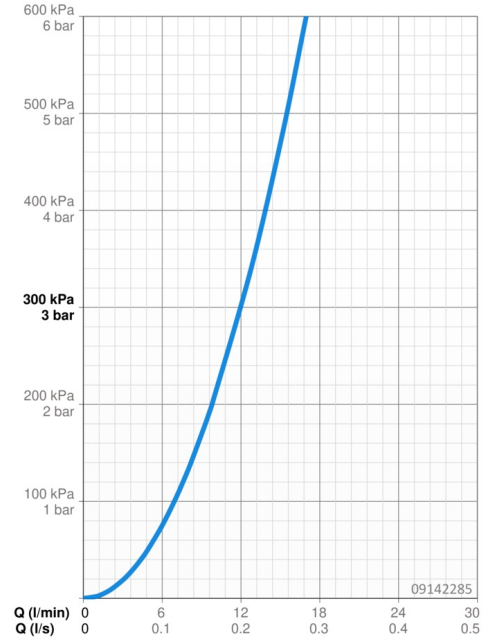

Technical data

Flow properties

Flow-rate at 3 bar	12.0 l/min
Pressure loss with flow (0.2 l/s)	3 bar

Technical properties

DN-size (nominal dimension)	DN15
Hot water supply	max. +70°C
Working pressure	0.5-10 bar
Connection size	G3/8
Projection	199 mm
Backflow prevention (EN1717)	AA
Material	Brass

Regulations

EN standard	EN 817
Noise class	I (ISO 3822)

Approvals and Declarations

DVGW	NW-6506CQ0410
ABP	P-IX 29933/IA
Declaration of conformity	DoC
EPD	S-P-06396

Spare parts