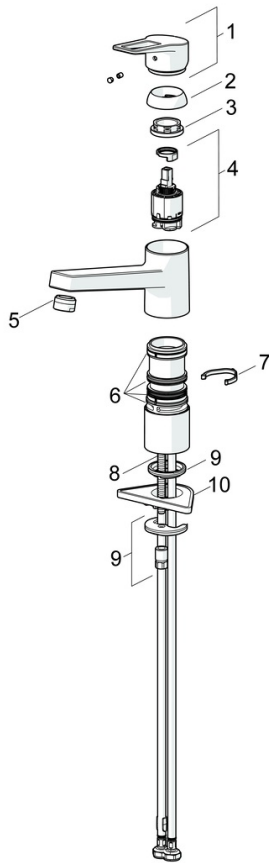

EAN: 4015474261136
static.hansa.com/09142285

- Kitchen
- Single-lever
- Deck mounted
- Chrome
- Swivel spout
- Standard aerator
- Single operating lever/handle, Loop shape, Hot/Cold symbols
- Limitation option for maximum temperature and flow-rate, Adjustable hot water stop (included, retrofittable)
- \varnothing 35 mm ceramic cartridge for flow and temperature control
- Flexible inlet pipes
- Surfaces in contact with drinking water contain less than 0.3% lead, Inner body made of DZR brass, Waterways without nickel coating, Rapid installation system

Technical data

Flow properties

Flow-rate at 3 bar	12.0 l/min
Pressure loss with flow (0.2 l/s)	3 bar

Technical properties

DN-size (nominal dimension)	DN15
Hot water supply	max. +70°C
Working pressure	0.5-10 bar
Connection size	G3/8
Projection	199 mm
Backflow prevention (EN1717)	AA
Material	Brass

SP09142283(2020)

	Name	Code
01	Lever	59913910
01	Lever	59913911
02	Covering cap, 33x3 mm	59912504
03	Tightening nut, M37x1, SW30	1005680V
04	Cartridge, 3.5 Classic	59913075
05	Aerator, M24x1 STD HC A	59902366
06	Sealing kit	1001264V
07	Spout overturning stopper, 120°	59914489
08	Fixing screw, M8x1, L=140	59912474
09	Fixing set	59910749
10	Supporting plate	59910008