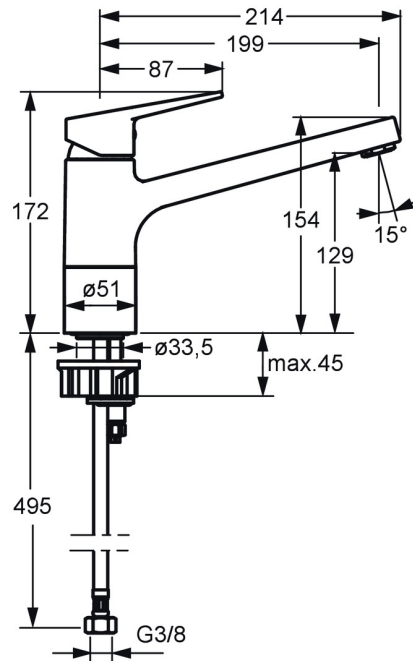

EAN: 4057304014406
static.hansa.com/0914228333

- Kitchen
- Single-lever
- Deck mounted
- Matt black
- Swivel spout
- Standard aerator
- Hot/Cold symbols, Single operating lever/handle
- Limitation option for maximum temperature and flow-rate, Adjustable hot water stop (included, retrofittable)
- \varnothing 35 mm ceramic cartridge for flow and temperature control
- Flexible inlet pipes
- Surfaces in contact with drinking water contain less than 0.3% lead, Inner body made of DZR brass, Waterways without nickel coating, Rapid installation system

Technical data

Flow properties

Flow-rate at 3 bar	12.0 l/min
Pressure loss with flow (0.2 l/s)	3 bar

Technical properties

DN-size (nominal dimension)	DN15
Hot water supply	max. +70°C
Working pressure	0.5-10 bar
Connection size	G3/8
Projection	199 mm
Backflow prevention (EN1717)	AA
Material	Brass

Regulations

EN standard	EN 817
Noise class	I (ISO 3822)

Approvals and Declarations

DVGW	NW-6506CQ0410
ABP	P-IX 29933/IA
Declaration of conformity	DoC

Spare parts

SP0914228333

	Name	Code
01	Temperature adjustment limiter	59912325
02	Tightening nut, M37x1, AF30 Discontinued	59912111
03	Cartridge, 3.5 Classic	59913075
04	Sealing kit	1001264V
04	Sealing kit Discontinued	59913968
05	Fixing screw, M8x1, L=140	59912474
06	Bottom seal	59914591
07	Fixing set	59910749
08	Supporting plate	59910008