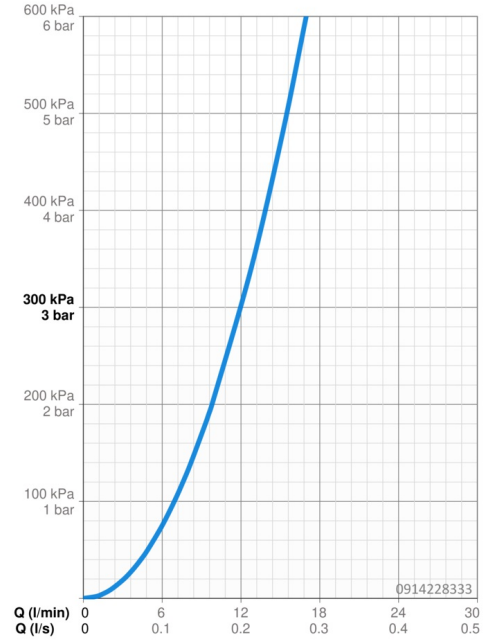

Technical data

Flow properties

Flow-rate at 3 bar	12.0 l/min
Pressure loss with flow (0.2 l/s)	3 bar

Technical properties

DN-size (nominal dimension)	DN15
Hot water supply	max. +70°C
Working pressure	0.5-10 bar
Connection size	G3/8
Projection	199 mm
Backflow prevention (EN1717)	AA
Material	Brass

Regulations

EN standard	EN 817
Noise class	I (ISO 3822)

Approvals and Declarations

DVGW	NW-6506CQ0410
ABP	P-IX 29933/IA
Declaration of conformity	DoC

Spare parts

SP0914228333

	Name	Code
01	Temperature adjustment limiter	59912325
02	Tightening nut, M37x1, AF30 Discontinued	59912111
03	Cartridge, 3.5 Classic	59913075
04	Sealing kit	1001264V
04	Sealing kit Discontinued	59913968
05	Fixing screw, M8x1, L=140	59912474
06	Bottom seal	59914591
07	Fixing set	59910749
08	Supporting plate	59910008