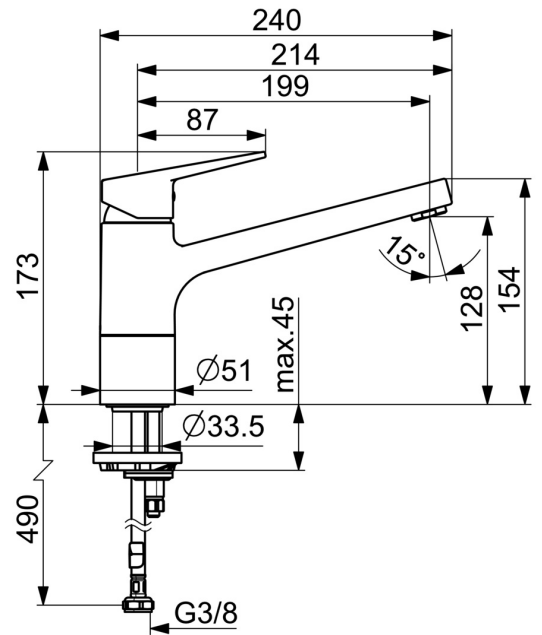

EAN: 4015474261129
static.hansa.com/09142283

- Kitchen
- Single-lever
- Deck mounted
- Chrome
- Swivel spout
- Standard aerator
- Hot/Cold symbols, Single operating lever/handle
- Limitation option for maximum temperature and flow-rate, Adjustable hot water stop (included, retrofittable)
- ϕ 35 mm ceramic cartridge for flow and temperature control
- Flexible inlet pipes
- Surfaces in contact with drinking water contain less than 0.3% lead, Inner body made of DZR brass, Waterways without nickel coating, Rapid installation system

Technical data

Flow properties

Flow-rate at 3 bar	12.0 l/min
Pressure loss with flow (0.2 l/s)	3 bar

Technical properties

DN-size (nominal dimension)	DN15
Hot water supply	max. +70°C
Working pressure	0.5-10 bar
Connection size	G3/8
Projection	199 mm
Backflow prevention (EN1717)	AA
Material	Brass

Regulations

EN standard	EN 817
Noise class	I (ISO 3822)

Approvals and Declarations

DVGW	NW-6506CQ0410
ABP	P-IX 29933/IA
Declaration of conformity	DoC
EPD	S-P-06396

Spare parts

SP09142283(2020)

	Name	Code
01	Lever	59913910
01	Lever	59913911
02	Covering cap, 33x3 mm	59912504
03	Tightening nut, M37x1, SW30	1005680V
04	Cartridge, 3.5 Classic	59913075
05	Aerator, M24x1 STD HC A	59902366
06	Sealing kit	1001264V
07	Spout overturning stopper, 120°	59914489
08	Fixing screw, M8x1, L=140	59912474
09	Fixing set	59910749
10	Supporting plate	59910008