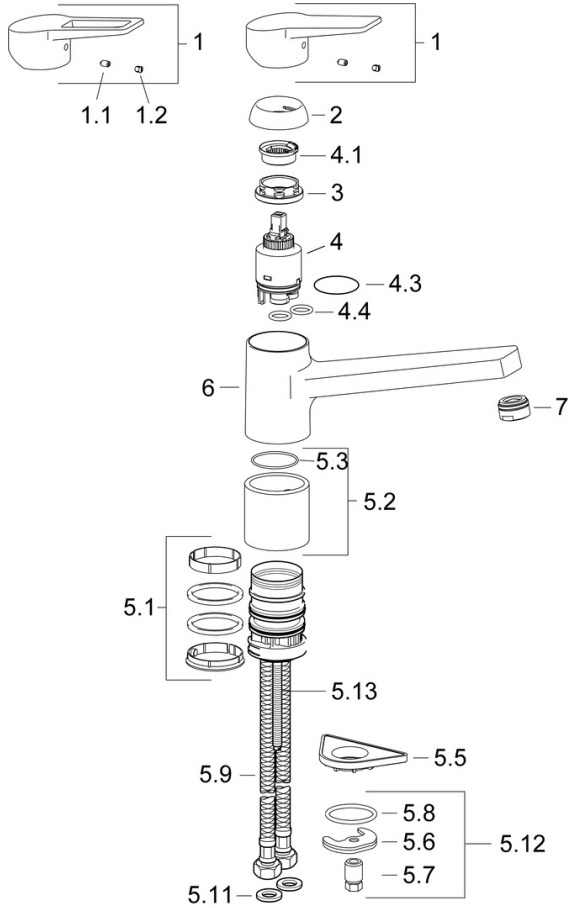

Technical data

Flow properties

Flow-rate at 3 bar	12.0 l/min
Pressure loss with flow (0.2 l/s)	3 bar

Technical properties

DN-size (nominal dimension)	DN15
Hot water supply	max. +70°C
Working pressure	0.5-10 bar
Connection size	G3/8
Projection	199 mm
Backflow prevention (EN1717)	AA
Material	Brass

Regulations

EN standard	EN 817
Noise class	I (ISO 3822)

Approvals and Declarations

DVGW	NW-6506CQ0410
ABP	P-IX 29933/IA
Declaration of conformity	DoC
EPD	S-P-06396

Spare parts

SP09142283(2020)

	Name	Code
01	Lever	59913910
01	Lever	59913911
02	Covering cap, 33x3 mm	59912504
03	Tightening nut, M37x1, SW30	1005680V
04	Cartridge, 3.5 Classic	59913075
05	Aerator, M24x1 STD HC A	59902366
06	Sealing kit	1001264V
07	Spout overturning stopper, 120°	59914489
08	Fixing screw, M8x1, L=140	59912474
09	Fixing set	59910749
10	Supporting plate	59910008

SP09142283

	Name	Code
1	Lever	59913910
1	Lever	59913911
1.1	Screw, M5x8, SW2.5	59904755
1.3	Symbol plug Grey	59912112
2	Covering cap, 33x3 mm	59912504
3	Tightening nut, M37x1, AF30 Discontinued	59912111
4	Cartridge, 3.5 Eco	59912324
4	Cartridge, 3.5 Classic	59913075
4.1	Temperature adjustment limiter	59912325
4.3	O-ring, d 28.24x2.62 Discontinued	59912590
4.4	O-ring, d 10.10x1.60 Discontinued	59905072
5.1	Sealing kit	1001264V
5.1	Sealing kit Discontinued	59913968
5.2	Raising socket	59913973
5.3	O-ring, d 34x1.5	59913975
5.5	Supporting plate	59910008
5.6	Fixing plate	59904765
5.7	Screw, M8x1, SW13	59904766
5.8	O-ring, d 36.09x d 3.53	59913396
5.9	Flexible pipe, L=550, G3/8-M8x1	59913969
5.10	O-ring, 6x1.4	59913266
5.11	Gasket, 9.5x14.4x2	59912551
5.12	Fixing set	59910749
5.13	Fixing screw, M8x1, L=140	59912474
6	Spout Discontinued	59913978
7	Aerator, M24x1 STD HC A	59902366
N.I.	Key, SW30/34	59912108
N.I.	Washer set Discontinued	59914043