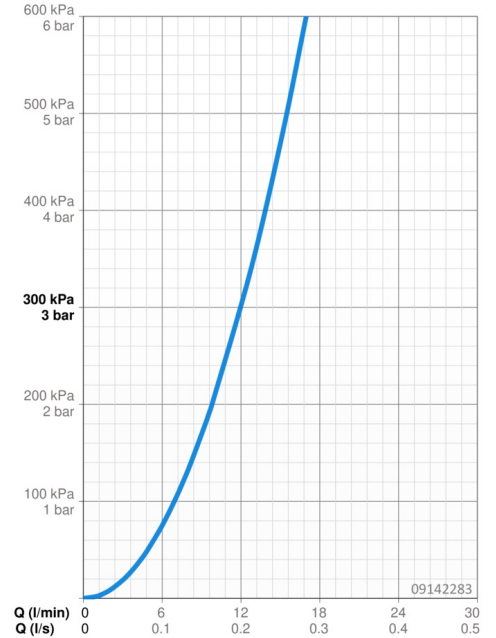

Technical data

Flow properties

Flow-rate at 3 bar	12.0 l/min
Pressure loss with flow (0.2 l/s)	3 bar

Technical properties

DN-size (nominal dimension)	DN15
Hot water supply	max. +70°C
Working pressure	0.5-10 bar
Connection size	G3/8
Projection	199 mm
Backflow prevention (EN1717)	AA
Material	Brass

Regulations

EN standard	EN 817
Noise class	I (ISO 3822)

Approvals and Declarations

DVGW	NW-6506CQ0410
ABP	P-IX 29933/IA
Declaration of conformity	DoC
EPD	S-P-06396