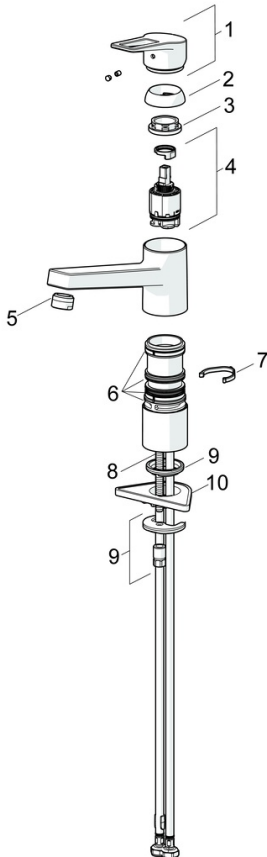

Spare parts

SP09142283(2020)

	Name	Code
01	Lever	59913910
01	Lever	59913911
02	Covering cap, 33x3 mm	59912504
03	Tightening nut, M37x1, SW30	1005680V
04	Cartridge, 3.5 Classic	59913075
05	Aerator, M24x1 STD HC A	59902366
06	Sealing kit	1001264V
07	Spout overturning stopper, 120°	59914489
08	Fixing screw, M8x1, L=140	59912474
09	Fixing set	59910749
10	Supporting plate	59910008