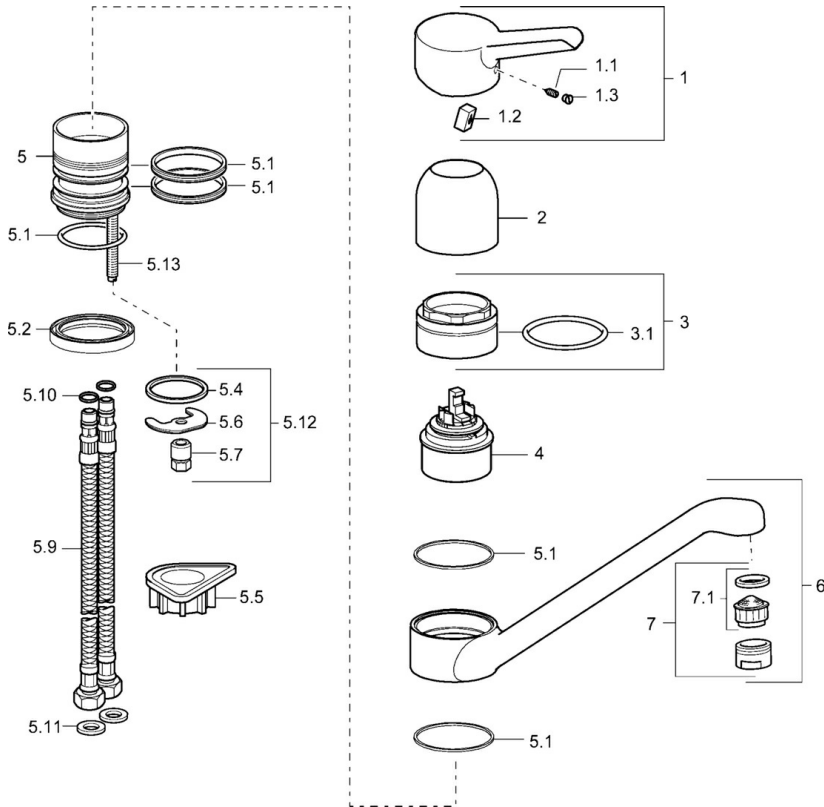

EAN: 4015474137967
static.hansa.com/09142273

- Kitchen
- Single-lever
- Deck mounted
- Chrome
- Single operating lever/handle, Hot/Cold symbols
- Limitation option for maximum temperature and flow-rate, Adjustable hot water stop (included, retrofittable)
- \varnothing 48 mm ceramic eco cartridge for flow and temperature control
- Flexible inlet pipes
- Surfaces in contact with drinking water contain less than 0.3% lead, Inner body made of DZR brass, Waterways without nickel coating

Technical data

Technical properties

DN-size (nominal dimension)	DN15
Hot water supply	max. +70°C
Working pressure	0.5-10 bar
Connection size	G3/8
Material	Brass

Regulations

EN standard	EN 817
-------------	---------------

Spare parts

SP09142273

	Name	Code
1	Lever Discontinued	59913905
1.1	Screw, M5x8, SW2.5	59904755
1.2	Bushing	59904778
1.3	Symbol plug Grey	59912112
2	Covering cap	59912044
3	Eye screw, M50x1	59912045
4	Cartridge, 4.8 eco	59904601
5.1	Sealing kit	59911498
5.4	Gasket, 37x48x3.5	59911422
5.5	Supporting plate	59910008
5.6	Fixing plate	59904765
5.7	Screw, M8x1, SW13	59904766
5.9	Flexible pipe, L=500, G3/8-M10x1	59911767
5.10	O-ring, d 7.65x1.78	59902337
5.11	Gasket, 9.5x14.4x2	59912551
5.12	Fixing set	59910749
5.13	Fixing screw, M8x1, L=140	59912474
6	Spout, L=170 Discontinued	59911499
7	Aerator, M24x1 STD HC A	59902366
7.1	Aerator, M22/24 A	59902081
N.I.	Key, SW45/SW50	59905190
N.I.	Flexible pipe, L=480, G3/8-M10x1 Discontinued	59913369