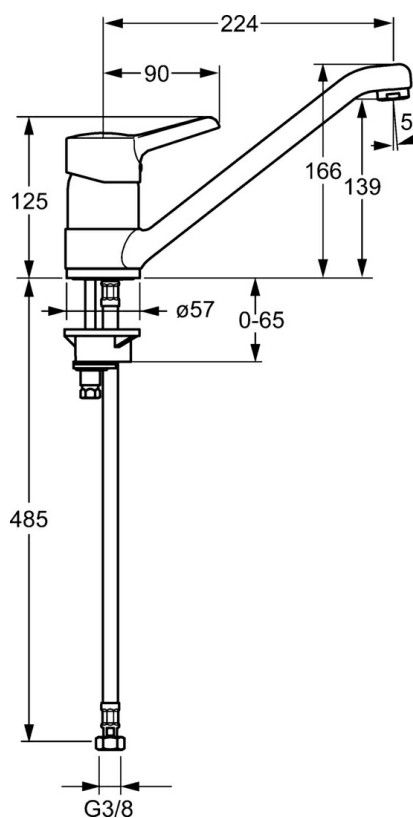

EAN: 4015474137967
static.hansa.com/09142273

- Kitchen
- Single-lever
- Deck mounted
- Chrome
- Single operating lever/handle, Hot/Cold symbols
- Limitation option for maximum temperature and flow-rate, Adjustable hot water stop (included, retrofittable)
- \varnothing 48 mm ceramic eco cartridge for flow and temperature control
- Flexible inlet pipes
- Surfaces in contact with drinking water contain less than 0.3% lead, Inner body made of DZR brass, Waterways without nickel coating

Technical data

Technical properties

DN-size (nominal dimension)	DN15
Hot water supply	max. +70°C
Working pressure	0.5-10 bar
Connection size	G3/8
Material	Brass

Regulations

EN standard	EN 817
-------------	---------------

Spare parts

SP09142273

	Name	Code
1	Lever Discontinued	59913905
1.1	Screw, M5x8, SW2.5	59904755
1.2	Bushing	59904778
1.3	Symbol plug Grey	59912112
2	Covering cap	59912044
3	Eye screw, M50x1	59912045
4	Cartridge, 4.8 eco	59904601
5.1	Sealing kit	59911498
5.4	Gasket, 37x48x3.5	59911422
5.5	Supporting plate	59910008
5.6	Fixing plate	59904765
5.7	Screw, M8x1, SW13	59904766
5.9	Flexible pipe, L=500, G3/8-M10x1	59911767
5.10	O-ring, d 7.65x1.78	59902337
5.11	Gasket, 9.5x14.4x2	59912551
5.12	Fixing set	59910749
5.13	Fixing screw, M8x1, L=140	59912474
6	Spout, L=170 Discontinued	59911499
7	Aerator, M24x1 STD HC A	59902366
7.1	Aerator, M22/24 A	59902081
N.I.	Key, SW45/SW50	59905190
N.I.	Flexible pipe, L=480, G3/8-M10x1 Discontinued	59913369