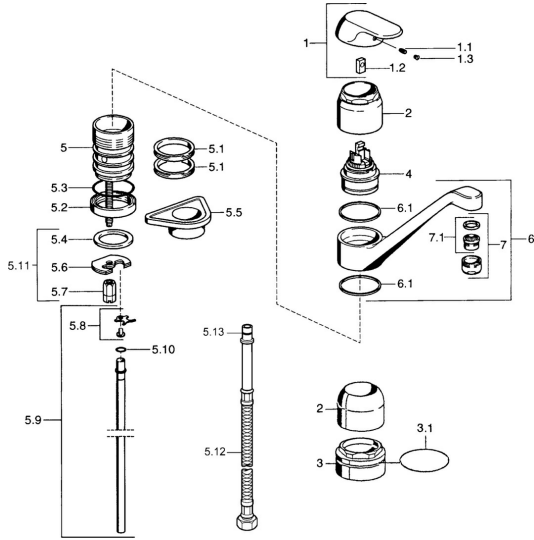

EAN: 4015474662490
static.hansa.com/09142101

- Kitchen
- Single-lever
- Deck mounted
- Chrome
- Single operating lever/handle, Hot/Cold symbols
- Copper inlet pipes

Technical data

Technical properties

Hot water supply	max. +80°C
Working pressure	0.5-10 bar
Material	Brass

Regulations

EN standard	EN 817
-------------	---------------

Spare parts

SP09142101

	Name	Code
1	Lever, (-2007) Discontinued	59909881
1.1	Screw, M5x8, SW2.5	59904755
1.2	Bushing	59904778
1.3	Plug, hot/cold	59906705
2	Covering cap	59912044
3	Eye screw, M50x1	59912045
4	Cartridge, 4.8 eco	59904601
5.1	Sealing kit	59911498
5.4	Gasket, 37x48x3.5	59911422
5.5	Supporting plate	59910008
5.6	Fixing plate	59904765
5.7	Screw, M8x1, SW13	59904766
5.8	Attachment clamp Discontinued	59911416
5.9	Pipe, d 10 mm, L=413	59911423
5.10	O-ring, 9x2	59905095
5.11	Fixing set	59910749
6	Spout, L=170 Discontinued	59911499
7	Aerator, M24x1 STD HC A	59902366
7.1	Aerator, M22/24 A	59902081