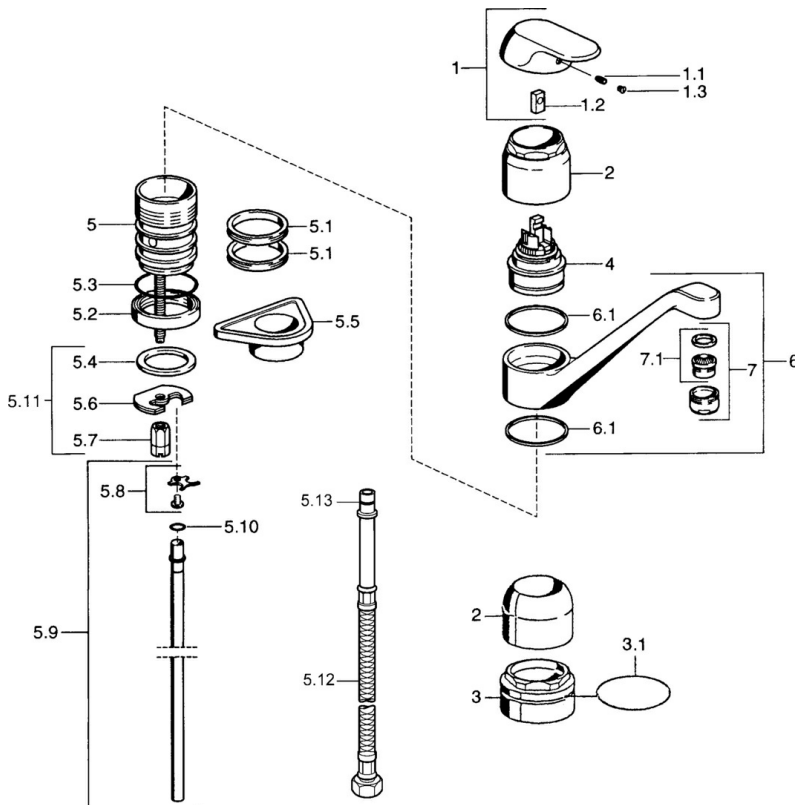

EAN: 4015474662490
static.hansa.com/09142101

- Kitchen
- Single-lever
- Deck mounted
- Chrome
- Single operating lever/handle, Hot/Cold symbols
- Copper inlet pipes

Technical data

Technical properties

Hot water supply	max. +80°C
Working pressure	0.5-10 bar
Material	Brass

Regulations

EN standard	EN 817
-------------	---------------

Spare parts

SP09142101

	Name	Code
1	Lever, (-2007) Discontinued	59909881
1.1	Screw, M5x8, SW2.5	59904755
1.2	Bushing	59904778
1.3	Plug, hot/cold	59906705
2	Covering cap	59912044
3	Eye screw, M50x1	59912045
4	Cartridge, 4.8 eco	59904601
5.1	Sealing kit	59911498
5.4	Gasket, 37x48x3.5	59911422
5.5	Supporting plate	59910008
5.6	Fixing plate	59904765
5.7	Screw, M8x1, SW13	59904766
5.8	Attachment clamp Discontinued	59911416
5.9	Pipe, d 10 mm, L=413	59911423
5.10	O-ring, 9x2	59905095
5.11	Fixing set	59910749
6	Spout, L=170 Discontinued	59911499
7	Aerator, M24x1 STD HC A	59902366
7.1	Aerator, M22/24 A	59902081