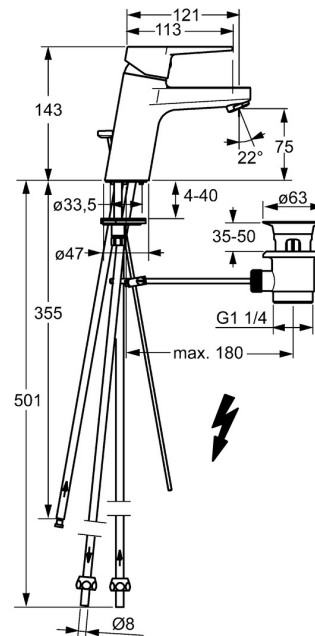

EAN: 4015474259829
static.hansa.com/09131183

- Washbasin
- Single-lever, Low pressure
- Deck mounted
- Chrome
- Fixed spout
- Laminar stream, Standard aerator
- Hot/Cold symbols, Single operating lever/handle
- Pop-up waste with draw-rod
- Limitation option for maximum temperature and flow-rate, Adjustable hot water stop (included, retrofittable)
- \varnothing 35 mm ceramic cartridge for flow and temperature control
- Copper inlet pipes
- Inner body made of DZR brass, Rapid installation system

Technical data

Technical properties

DN-size (nominal dimension)	DN15
Hot water supply	max. +80°C
Working pressure	0.5-5 bar
Connection size	Ø 8 mm
Projection	121 mm
Backflow prevention (EN1717)	AA
Material	Brass

Spare parts

SP09131183

	Name	Code
1	Lever	59913910
1	Lever	59913911
1.1	Screw, M5x8, SW2.5	59904755
1.3	Symbol plug Grey	59912112
2	Covering cap, 33x3 mm	59912504
3	Tightening nut, M40x1	1003409V
4	Cartridge, 3.5 Eco	59912324
4	Cartridge, 3.5 Classic	59913075
4.1	Temperature adjustment limiter	59912325
4.3	O-ring, d 28.24x2.62 Discontinued	59912590
4.4	O-ring, d 10.10x1.60 Discontinued	59905072
5.1	Pop-up operating rod	59913067
5.2	Swivel joint	59904624
5.3	Bottom seal	59914591
5.5	Fixing plate	59904765
5.6	Screw, M8x1, SW13	59904766
5.7	Fixing set	59912113
5.8	Pipe Discontinued	59913398
5.9	Pipe, M8x1, L=560	59912806
5.10	O-ring, 6x1.4	59913266
5.11	Fixing screw, M8x1, L=140	59912474
6	Aerator, M24x1 A, low pressure	59902692
7	Pop-up waste	59904620
7	Pop-up waste, (2019-)	59914764
9	Fitting nut	59904969
9.1	Sealing kit, 14.9x8.5x1	59902352
9.2	Sealing kit, 10x8	59902272
9.3	Hose	59902151
N.I.	Key, SW30/34	59912108