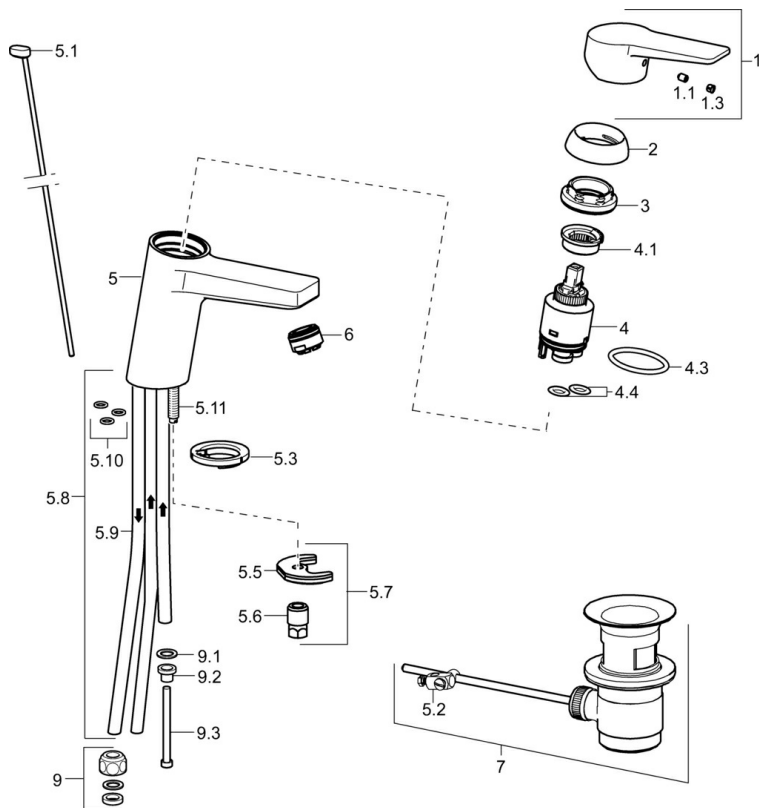

EAN: 4015474259829
static.hansa.com/09131183

- Washbasin
- Single-lever, Low pressure
- Deck mounted
- Chrome
- Fixed spout
- Laminar stream, Standard aerator
- Hot/Cold symbols, Single operating lever/handle
- Pop-up waste with draw-rod
- Limitation option for maximum temperature and flow-rate, Adjustable hot water stop (included, retrofittable)
- \varnothing 35 mm ceramic cartridge for flow and temperature control
- Copper inlet pipes
- Inner body made of DZR brass, Rapid installation system

Technical data

Technical properties

DN-size (nominal dimension)	DN15
Hot water supply	max. +80°C
Working pressure	0.5-5 bar
Connection size	Ø 8 mm
Projection	121 mm
Backflow prevention (EN1717)	AA
Material	Brass

Spare parts

SP09131183

	Name	Code
1	Lever	59913910
1	Lever	59913911
1.1	Screw, M5x8, SW2.5	59904755
1.3	Symbol plug Grey	59912112
2	Covering cap, 33x3 mm	59912504
3	Tightening nut, M40x1	1003409V
4	Cartridge, 3.5 Eco	59912324
4	Cartridge, 3.5 Classic	59913075
4.1	Temperature adjustment limiter	59912325
4.3	O-ring, d 28.24x2.62 Discontinued	59912590
4.4	O-ring, d 10.10x1.60 Discontinued	59905072
5.1	Pop-up operating rod	59913067
5.2	Swivel joint	59904624
5.3	Bottom seal	59914591
5.5	Fixing plate	59904765
5.6	Screw, M8x1, SW13	59904766
5.7	Fixing set	59912113
5.8	Pipe Discontinued	59913398
5.9	Pipe, M8x1, L=560	59912806
5.10	O-ring, 6x1.4	59913266
5.11	Fixing screw, M8x1, L=140	59912474
6	Aerator, M24x1 A, low pressure	59902692
7	Pop-up waste	59904620
7	Pop-up waste, (2019-)	59914764
9	Fitting nut	59904969
9.1	Sealing kit, 14.9x8.5x1	59902352
9.2	Sealing kit, 10x8	59902272
9.3	Hose	59902151
N.I.	Key, SW30/34	59912108