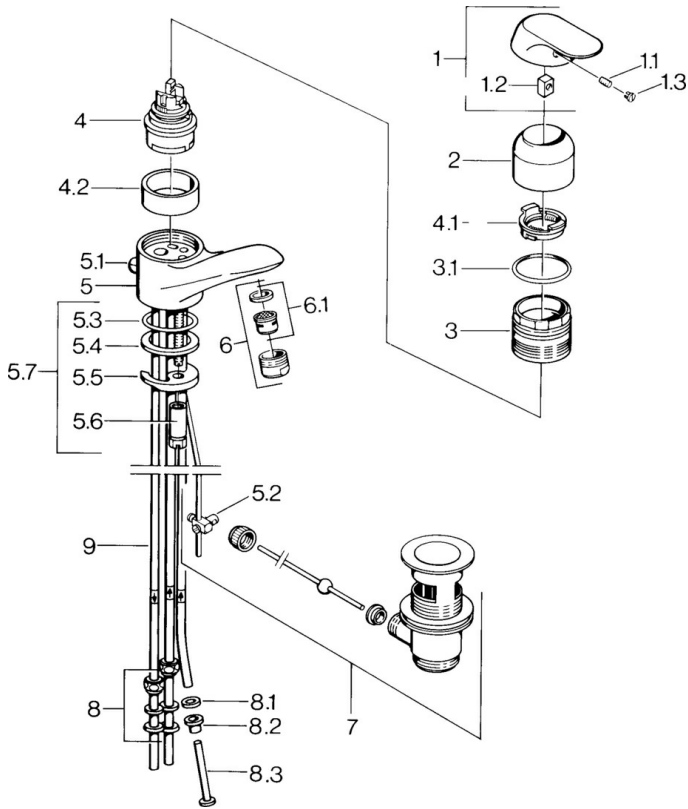

EAN: 4015474662797
static.hansa.com/09131101

- Washbasin
- Single-lever, Low pressure
- Deck mounted
- Chrome
- Fixed spout
- Laminar stream
- Single operating lever/handle, Hot/Cold symbols
- Pop-up waste with draw-rod
- Copper inlet pipes

Technical data

Technical properties

DN-size (nominal dimension)	DN15
Hot water supply	max. +80°C
Working pressure	0.5-5 bar
Connection size	Ø 8 mm
Projection	110 mm
Backflow prevention (EN1717)	AA
Material	Brass

Regulations

EN standard	EN 817
-------------	---------------

Approvals and Declarations

Declaration of conformity	DoC
---------------------------	------------

Spare parts

SP09131101

	Name	Code
1	Lever, (-2007) Discontinued	59909881
1.1	Screw, M5x8, SW2.5	59904755
1.2	Bushing	59904778
1.3	Plug, hot/cold	59906705
2	Covering cap	59911160
3	Tightening nut, M52x1, AF45	59911161
3.1	O-ring, d 39x2.5 Discontinued	59911162
4	Cartridge, 4.8 eco	59904601
4.1	Hot water limiter	59904759
4.2	Spacer sleeve Discontinued	59905871
5.1	Pop-up operating rod Discontinued	59911163
5.2	Swivel joint	59904624
5.3	O-ring, d 38x3.5	59910236
5.4	Gasket, 48x33.5x2	59902283
5.5	Fixing plate	59904765
5.6	Screw, M8x1, SW13	59904766
5.7	Fixing set	59910749
6	Aerator, M24x1 A, low pressure	59902692
6.1	Aerator, M22/24, ND	59901553
7	Pop-up waste	59904620
8	Fitting nut	59904969
8.1	Sealing kit, 14.9x8.5x1	59902352
8.2	Sealing kit, 10x8	59902272
8.3	Hose	59902151
9	Pipe Discontinued	59911173