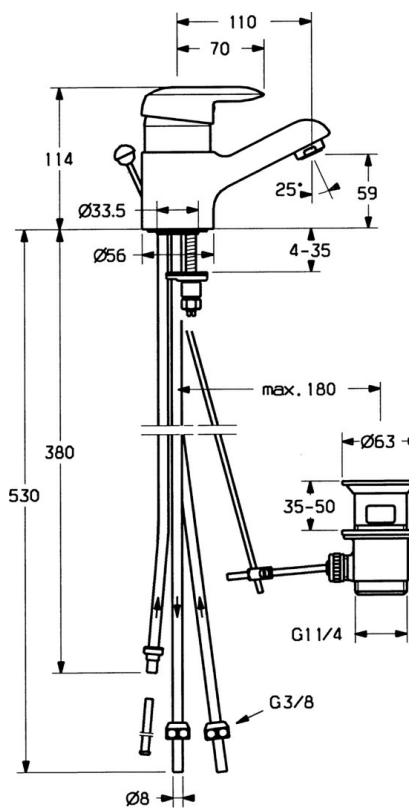

EAN: 4015474662797
static.hansa.com/09131101

- Washbasin
- Single-lever, Low pressure
- Deck mounted
- Chrome
- Fixed spout
- Laminar stream
- Single operating lever/handle, Hot/Cold symbols
- Pop-up waste with draw-rod
- Copper inlet pipes

Technical data

Technical properties

DN-size (nominal dimension)	DN15
Hot water supply	max. +80°C
Working pressure	0.5-5 bar
Connection size	Ø 8 mm
Projection	110 mm
Backflow prevention (EN1717)	AA
Material	Brass

Regulations

EN standard	EN 817
-------------	---------------

Approvals and Declarations

Declaration of conformity	DoC
---------------------------	------------

Spare parts

SP09131101

	Name	Code
1	Lever, (-2007) Discontinued	59909881
1.1	Screw, M5x8, SW2.5	59904755
1.2	Bushing	59904778
1.3	Plug, hot/cold	59906705
2	Covering cap	59911160
3	Tightening nut, M52x1, AF45	59911161
3.1	O-ring, d 39x2.5 Discontinued	59911162
4	Cartridge, 4.8 eco	59904601
4.1	Hot water limiter	59904759
4.2	Spacer sleeve Discontinued	59905871
5.1	Pop-up operating rod Discontinued	59911163
5.2	Swivel joint	59904624
5.3	O-ring, d 38x3.5	59910236
5.4	Gasket, 48x33.5x2	59902283
5.5	Fixing plate	59904765
5.6	Screw, M8x1, SW13	59904766
5.7	Fixing set	59910749
6	Aerator, M24x1 A, low pressure	59902692
6.1	Aerator, M22/24, ND	59901553
7	Pop-up waste	59904620
8	Fitting nut	59904969
8.1	Sealing kit, 14.9x8.5x1	59902352
8.2	Sealing kit, 10x8	59902272
8.3	Hose	59902151
9	Pipe Discontinued	59911173