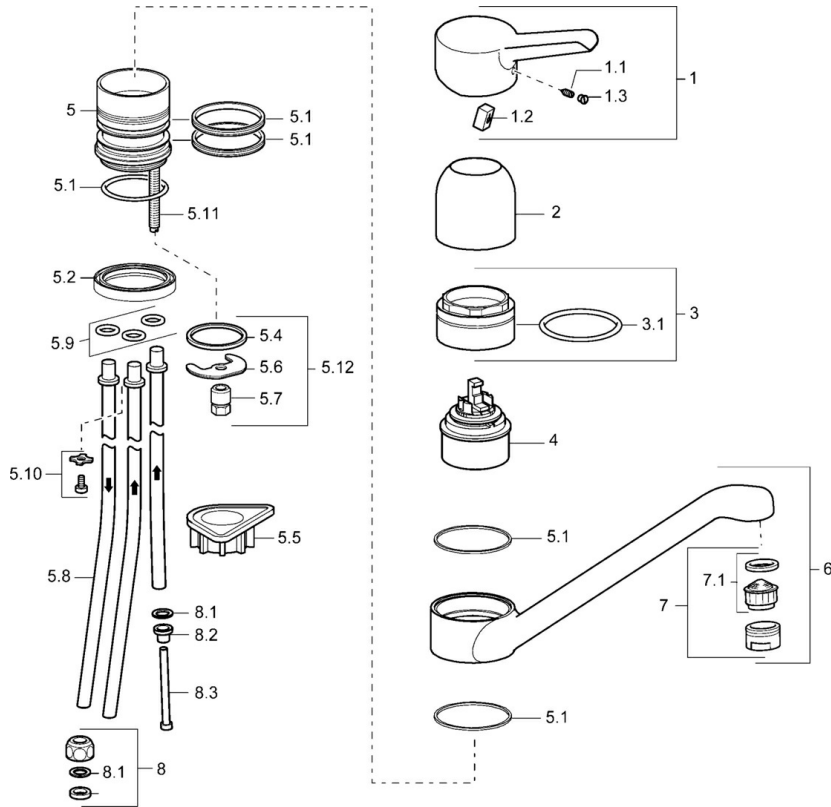

EAN: 4015474137950
static.hansa.com/09121173

- Kitchen
- Single-lever, Low pressure
- Deck mounted
- Laminar stream
- Single operating lever/handle, Hot/Cold symbols
- Limitation option for maximum temperature and flow-rate, Adjustable hot water stop (included, retrofittable)
- \varnothing 48 mm ceramic eco cartridge for flow and temperature control
- Copper inlet pipes
- Surfaces in contact with drinking water contain less than 0.3% lead, Inner body made of DZR brass, Waterways without nickel coating

Technical data

Technical properties

Hot water supply	max. +80°C
Working pressure	0.5-5 bar
Material	Brass

Regulations

EN standard	EN 817
-------------	---------------

Spare parts

SP09121173

	Name	Code
1	Lever Discontinued	59913905
1.1	Screw, M5x8, SW2.5	59904755
1.2	Bushing	59904778
1.3	Symbol plug Grey	59912112
2	Covering cap	59912044
3	Eye screw, M50x1	59912045
4	Cartridge, 4.8 eco	59904601
5.1	Sealing kit	59911498
5.4	Gasket, 37x48x3.5	59911422
5.5	Supporting plate	59910008
5.6	Fixing plate	59904765
5.7	Screw, M8x1, SW13	59904766
5.8	Pipe, 8x530 Discontinued	59911895
5.10	Attachment clamp Discontinued	59911416
5.11	Fixing screw, M8x1, L=140	59912474
5.12	Fixing set	59910749
6	Spout, L=170 Discontinued	59911499
7	Aerator, M24x1 A, low pressure	59902692
7.1	Aerator, M22/24, ND	59901553
8	Fitting nut	59904969
8.1	Sealing kit, 14.9x8.5x1	59902352
8.2	Sealing kit, 10x8	59902272
8.3	Hose	59902151
N.I.	Key, SW45/SW50	59905190