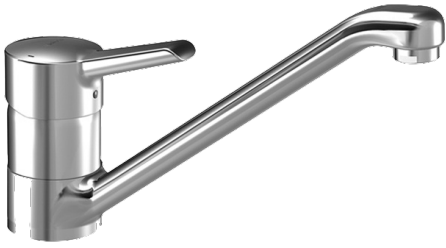

EAN: 4015474137950
static.hansa.com/09121173

- Kitchen
- Single-lever, Low pressure
- Deck mounted
- Laminar stream
- Single operating lever/handle, Hot/Cold symbols
- Limitation option for maximum temperature and flow-rate, Adjustable hot water stop (included, retrofittable)
- \varnothing 48 mm ceramic eco cartridge for flow and temperature control
- Copper inlet pipes
- Surfaces in contact with drinking water contain less than 0.3% lead, Inner body made of DZR brass, Waterways without nickel coating

Technical data

Technical properties

Hot water supply	max. +80°C
Working pressure	0.5-5 bar
Material	Brass

Regulations

EN standard	EN 817
-------------	---------------

Spare parts

SP09121173

	Name	Code
1	Lever Discontinued	59913905
1.1	Screw, M5x8, SW2.5	59904755
1.2	Bushing	59904778
1.3	Symbol plug Grey	59912112
2	Covering cap	59912044
3	Eye screw, M50x1	59912045
4	Cartridge, 4.8 eco	59904601
5.1	Sealing kit	59911498
5.4	Gasket, 37x48x3.5	59911422
5.5	Supporting plate	59910008
5.6	Fixing plate	59904765
5.7	Screw, M8x1, SW13	59904766
5.8	Pipe, 8x530 Discontinued	59911895
5.10	Attachment clamp Discontinued	59911416
5.11	Fixing screw, M8x1, L=140	59912474
5.12	Fixing set	59910749
6	Spout, L=170 Discontinued	59911499
7	Aerator, M24x1 A, low pressure	59902692
7.1	Aerator, M22/24, ND	59901553
8	Fitting nut	59904969
8.1	Sealing kit, 14.9x8.5x1	59902352
8.2	Sealing kit, 10x8	59902272
8.3	Hose	59902151
N.I.	Key, SW45/SW50	59905190