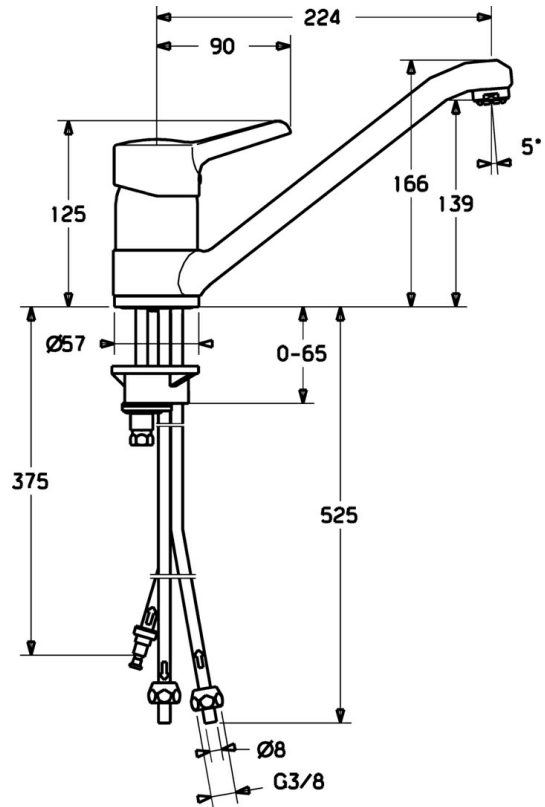

EAN: 4015474137950
static.hansa.com/09121173

- Kitchen
- Single-lever, Low pressure
- Deck mounted
- Laminar stream
- Single operating lever/handle, Hot/Cold symbols
- Limitation option for maximum temperature and flow-rate, Adjustable hot water stop (included, retrofittable)
- \varnothing 48 mm ceramic eco cartridge for flow and temperature control
- Copper inlet pipes
- Surfaces in contact with drinking water contain less than 0.3% lead, Inner body made of DZR brass, Waterways without nickel coating

Technical data

Technical properties

Hot water supply	max. +80°C
Working pressure	0.5-5 bar
Material	Brass

Regulations

EN standard	EN 817
-------------	---------------

Spare parts

SP09121173

	Name	Code
1	Lever Discontinued	59913905
1.1	Screw, M5x8, SW2.5	59904755
1.2	Bushing	59904778
1.3	Symbol plug Grey	59912112
2	Covering cap	59912044
3	Eye screw, M50x1	59912045
4	Cartridge, 4.8 eco	59904601
5.1	Sealing kit	59911498
5.4	Gasket, 37x48x3.5	59911422
5.5	Supporting plate	59910008
5.6	Fixing plate	59904765
5.7	Screw, M8x1, SW13	59904766
5.8	Pipe, 8x530 Discontinued	59911895
5.10	Attachment clamp Discontinued	59911416
5.11	Fixing screw, M8x1, L=140	59912474
5.12	Fixing set	59910749
6	Spout, L=170 Discontinued	59911499
7	Aerator, M24x1 A, low pressure	59902692
7.1	Aerator, M22/24, ND	59901553
8	Fitting nut	59904969
8.1	Sealing kit, 14.9x8.5x1	59902352
8.2	Sealing kit, 10x8	59902272
8.3	Hose	59902151
N.I.	Key, SW45/SW50	59905190