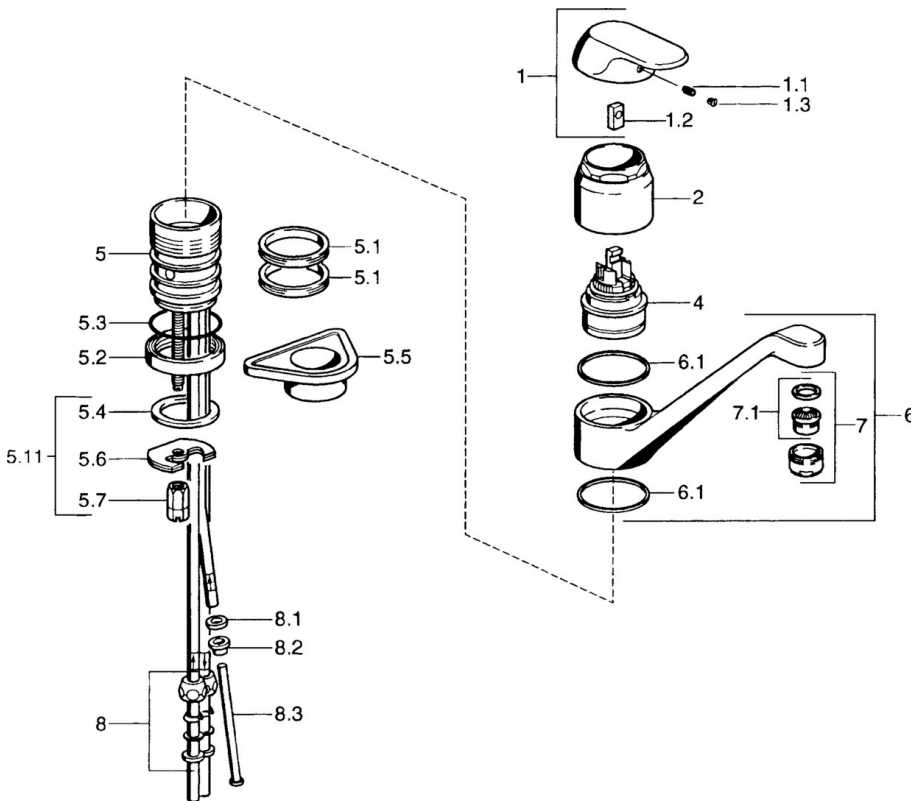

EAN: 4015474662520  
[static.hansa.com/09121101](http://static.hansa.com/09121101)

- Kitchen
- Single-lever, Low pressure
- Deck mounted
- Chrome
- Laminar stream
- Single operating lever/handle, Hot/Cold symbols
- Copper inlet pipes

## Technical data

### Technical properties

Hot water supply	<b>max. +80°C</b>
Working pressure	<b>0.5-5 bar</b>
Material	<b>Brass</b>

### SP09121101

	Name	Code
1	Lever, (-2007) Discontinued	59909881
1.1	Screw, M5x8, SW2.5	59904755
1.2	Bushing	59904778
1.3	Plug, hot/cold	59906705
4	Cartridge, 4.8 eco	59904601
5.1	Sealing kit	59911498
5.4	Gasket, 37x48x3.5	59911422
5.5	Supporting plate	59910008
5.6	Fixing plate	59904765
5.7	Screw, M8x1, SW13	59904766
5.11	Fixing set	59910749
6	Spout, L=170 Discontinued	59911499
7	Aerator, M24x1 A, low pressure	59902692
7.1	Aerator, M22/24, ND	59901553
8	Fitting nut	59904969
8.1	Sealing kit, 14.9x8.5x1	59902352
8.2	Sealing kit, 10x8	59902272
8.3	Hose	59902151
N.I.	Eye screw, M50x1	59912045
N.I.	Covering cap	59912044