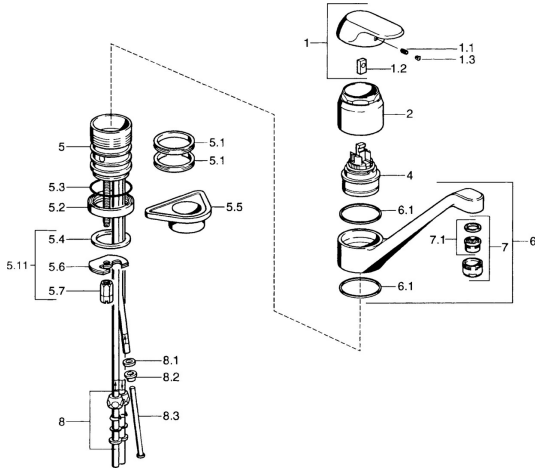

EAN: 4015474662520  
[static.hansa.com/09121101](http://static.hansa.com/09121101)

- Kitchen
- Single-lever, Low pressure
- Deck mounted
- Chrome
- Laminar stream
- Single operating lever/handle, Hot/Cold symbols
- Copper inlet pipes

### Technical properties

Hot water supply	<b>max. +80°C</b>
Working pressure	<b>0.5-5 bar</b>
Material	<b>Brass</b>

## Spare parts

### SP09121101

	Name	Code
1	Lever, (-2007) Discontinued	59909881
1.1	Screw, M5x8, SW2.5	59904755
1.2	Bushing	59904778
1.3	Plug, hot/cold	59906705
4	Cartridge, 4.8 eco	59904601
5.1	Sealing kit	59911498
5.4	Gasket, 37x48x3.5	59911422
5.5	Supporting plate	59910008
5.6	Fixing plate	59904765
5.7	Screw, M8x1, SW13	59904766
5.11	Fixing set	59910749
6	Spout, L=170 Discontinued	59911499
7	Aerator, M24x1 A, low pressure	59902692
7.1	Aerator, M22/24, ND	59901553
8	Fitting nut	59904969
8.1	Sealing kit, 14.9x8.5x1	59902352
8.2	Sealing kit, 10x8	59902272
8.3	Hose	59902151
N.I.	Eye screw, M50x1	59912045
N.I.	Covering cap	59912044