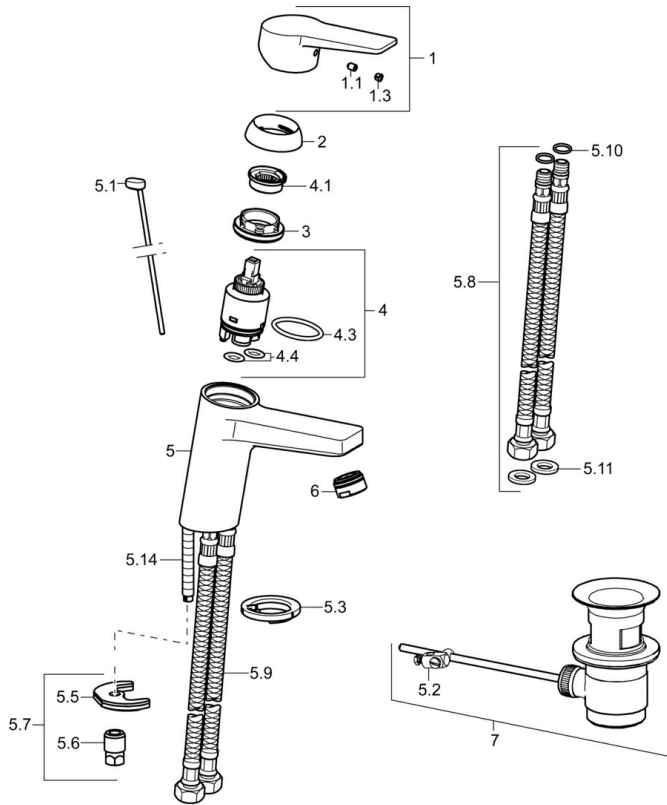

EAN: 4015474259775
static.hansa.com/09092285

- Washbasin
- Single-lever
- Deck mounted
- Chrome
- Fixed spout
- PCA® - constant flow rate regardless of pressure variations
- Hot/Cold symbols, Loop shape, Single operating lever/handle
- Pop-up waste with draw-rod
- Limitation option for maximum temperature and flow-rate, Adjustable hot water stop (included, retrofittable)
- ø 35 mm ceramic cartridge for flow and temperature control
- Flexible inlet pipes
- Inner body made of DZR brass, Rapid installation system

Spare parts

SP09092283

| | Name | Code |
|------|--|----------|
| 1 | Lever | 59913910 |
| 1 | Lever | 59913911 |
| 1.1 | Screw, M5x8, SW2.5 | 59904755 |
| 1.3 | Symbol plug Grey | 59912112 |
| 2 | Covering cap, 33x3 mm | 59912504 |
| 3 | Tightening nut, M40x1 | 1003409V |
| 4 | Cartridge, 3.5 Eco | 59912324 |
| 4 | Cartridge, 3.5 Classic | 59913075 |
| 4.1 | Temperature adjustment limiter | 59912325 |
| 4.3 | O-ring, d 28.24x2.62 Discontinued | 59912590 |
| 4.4 | O-ring, d 10.10x1.60 Discontinued | 59905072 |
| 5.1 | Pop-up operating rod | 59913067 |
| 5.2 | Swivel joint | 59904624 |
| 5.3 | Bottom seal | 59914591 |
| 5.5 | Fixing plate | 59904765 |
| 5.6 | Screw, M8x1, SW13 | 59904766 |
| 5.7 | Fixing set | 59912113 |
| 5.8 | Flexible pipe, L=430, G3/8-M10x1 RH Discontinued | 59913213 |
| 5.9 | Flexible pipe, L=430, G3/8-M10x1 | 59912515 |
| 5.10 | O-ring, d 7.65x1.78 | 59902337 |
| 5.11 | Gasket, 9.5x14.4x2 | 59912551 |
| 5.14 | Fixing screw, M8x1, L=140 | 59912474 |
| 6 | Aerator, M24x1, 6 l/min | 59913727 |
| 6 | Aerator, M24x1, -105 | 59914550 |
| 7 | Pop-up waste | 59904620 |
| 7 | Pop-up waste, (2019-) | 59914764 |
| N.I. | Key, SW30/34 | 59912108 |