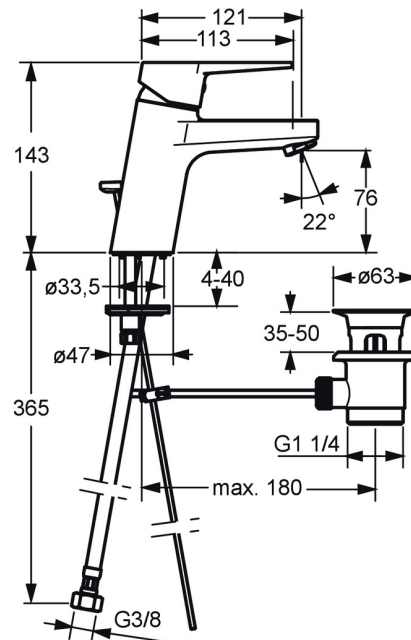

EAN: 4015474259775
static.hansa.com/09092285

- Washbasin
- Single-lever
- Deck mounted
- Chrome
- Fixed spout
- PCA® - constant flow rate regardless of pressure variations
- Hot/Cold symbols, Loop shape, Single operating lever/handle
- Pop-up waste with draw-rod
- Limitation option for maximum temperature and flow-rate, Adjustable hot water stop (included, retrofittable)
- ø 35 mm ceramic cartridge for flow and temperature control
- Flexible inlet pipes
- Inner body made of DZR brass, Rapid installation system

Technical data

Flow properties

Flow-rate at 3 bar (with flow controller) **6.0 l/min**

Technical properties

DN-size (nominal dimension) **DN15**
 Hot water supply **max. +70°C**
 Working pressure **0.5-10 bar**
 Connection size **G3/8**
 Projection **121 mm**
 Backflow prevention (EN1717) **AA**
 Material **Brass**