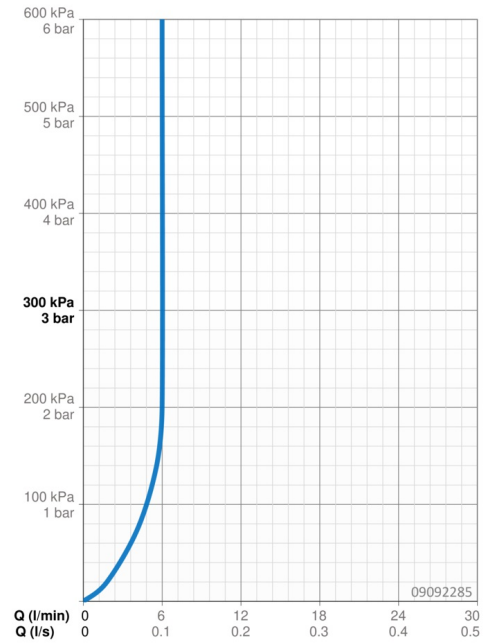

Technical data

Flow properties

Flow-rate at 3 bar (with flow controller) **6.0 l/min**

Technical properties

DN-size (nominal dimension) **DN15**
Hot water supply **max. +70°C**
Working pressure **0.5-10 bar**
Connection size **G3/8**
Projection **121 mm**
Backflow prevention (EN1717) **AA**
Material **Brass**

Regulations

EN standard **EN 817**
Noise class **I (ISO 3822)**

Approvals and Declarations

KIWA **K6116/08**
DVGW **NW-6506CQ0410**
ABP **P-IX 38553/IA**
Declaration of conformity **DoC**
EPD **S-P-06391**