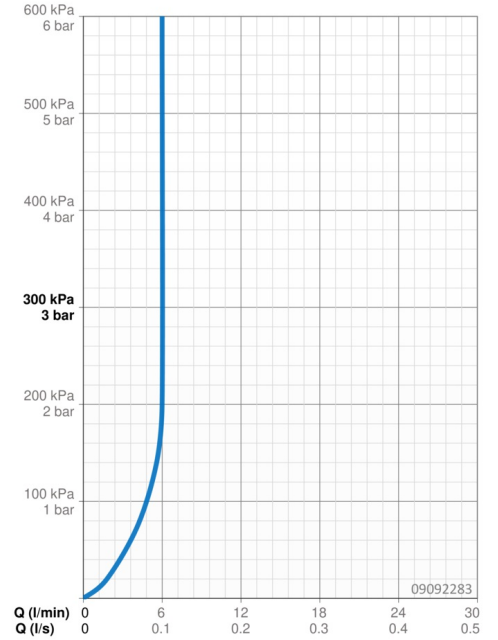

Technical data

Flow properties

Flow-rate at 3 bar (with flow controller) **6.0 l/min**

Technical properties

DN-size (nominal dimension) **DN15**
Hot water supply **max. +70°C**
Working pressure **0.5-10 bar**
Connection size **G3/8**
Projection **121 mm**
Backflow prevention (EN1717) **AA**
Material **Brass**

Regulations

EN standard **EN 817**
Noise class **I (ISO 3822)**

Approvals and Declarations

KIWA **K6116/08**
DVGW **NW-6506CQ0410**
ABP **P-IX 38553/IA**
Declaration of conformity **DoC**
EPD **S-P-06391**