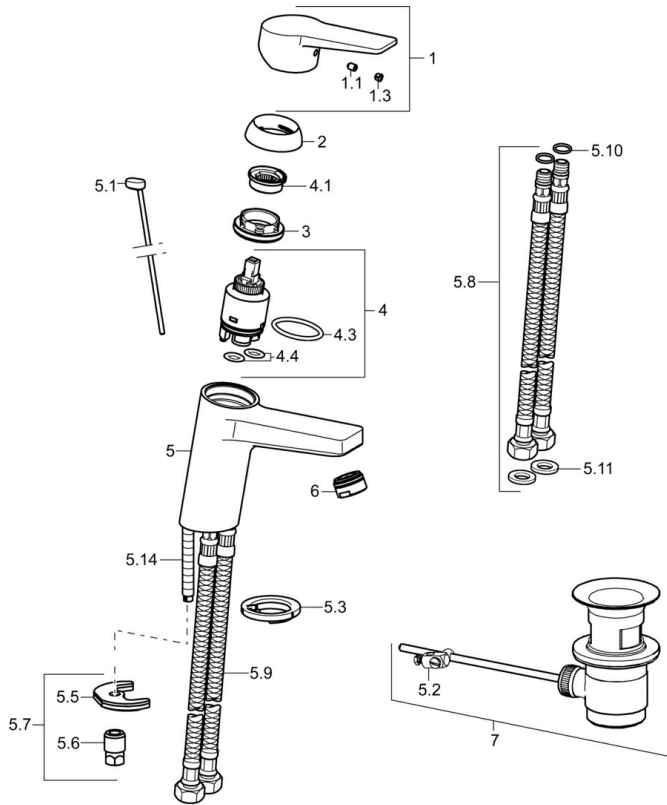

EAN: 4015474259768  
[static.hansa.com/09092283](http://static.hansa.com/09092283)

- Washbasin
- Single-lever
- Deck mounted
- Chrome
- Fixed spout
- PCA® - constant flow rate regardless of pressure variations
- Hot/Cold symbols, Single operating lever/handle
- Pop-up waste with draw-rod
- Limitation option for maximum temperature and flow-rate, Adjustable hot water stop (included, retrofittable)
- ø 35 mm ceramic cartridge for flow and temperature control
- Flexible inlet pipes
- Inner body made of DZR brass, Rapid installation system

### Technical properties

DN-size (nominal dimension) **DN15**  
 Hot water supply **max. +70°C**  
 Working pressure **0.5-10 bar**  
 Connection size **G3/8**  
 Projection **121 mm**  
 Backflow prevention (EN1717) **AA**  
 Material **Brass**

## Spare parts

### SP09092283

	Name	Code
1	Lever	59913910
1	Lever	59913911
1.1	Screw, M5x8, SW2.5	59904755
1.3	Symbol plug Grey	59912112
2	Covering cap, 33x3 mm	59912504
3	Tightening nut, M40x1	1003409V
4	Cartridge, 3.5 Eco	59912324
4	Cartridge, 3.5 Classic	59913075
4.1	Temperature adjustment limiter	59912325
4.3	O-ring, d 28.24x2.62 Discontinued	59912590
4.4	O-ring, d 10.10x1.60 Discontinued	59905072
5.1	Pop-up operating rod	59913067
5.2	Swivel joint	59904624
5.3	Bottom seal	59914591
5.5	Fixing plate	59904765
5.6	Screw, M8x1, SW13	59904766
5.7	Fixing set	59912113
5.8	Flexible pipe, L=430, G3/8-M10x1 RH Discontinued	59913213
5.9	Flexible pipe, L=430, G3/8-M10x1	59912515
5.10	O-ring, d 7.65x1.78	59902337
5.11	Gasket, 9.5x14.4x2	59912551
5.14	Fixing screw, M8x1, L=140	59912474
6	Aerator, M24x1, 6 l/min	59913727
6	Aerator, M24x1, -105	59914550
7	Pop-up waste	59904620
7	Pop-up waste, (2019-)	59914764
N.I.	Key, SW30/34	59912108