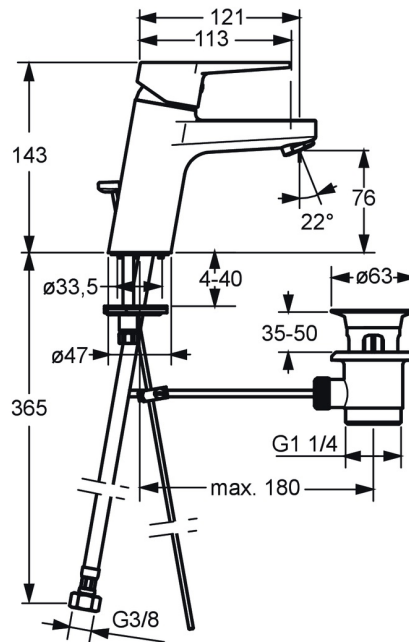

EAN: 4015474259768  
[static.hansa.com/09092283](http://static.hansa.com/09092283)

- Washbasin
- Single-lever
- Deck mounted
- Chrome
- Fixed spout
- PCA® - constant flow rate regardless of pressure variations
- Hot/Cold symbols, Single operating lever/handle
- Pop-up waste with draw-rod
- Limitation option for maximum temperature and flow-rate, Adjustable hot water stop (included, retrofittable)
- ø 35 mm ceramic cartridge for flow and temperature control
- Flexible inlet pipes
- Inner body made of DZR brass, Rapid installation system

### Technical properties

DN-size (nominal dimension) **DN15**  
 Hot water supply **max. +70°C**  
 Working pressure **0.5-10 bar**  
 Connection size **G3/8**  
 Projection **121 mm**  
 Backflow prevention (EN1717) **AA**  
 Material **Brass**

### SP09092283

	Name	Code
1	Lever	59913910
1	Lever	59913911
1.1	Screw, M5x8, SW2.5	59904755
1.3	Symbol plug Grey	59912112
2	Covering cap, 33x3 mm	59912504
3	Tightening nut, M40x1	1003409V
4	Cartridge, 3.5 Eco	59912324
4	Cartridge, 3.5 Classic	59913075
4.1	Temperature adjustment limiter	59912325
4.3	O-ring, d 28.24x2.62 Discontinued	59912590
4.4	O-ring, d 10.10x1.60 Discontinued	59905072
5.1	Pop-up operating rod	59913067
5.2	Swivel joint	59904624
5.3	Bottom seal	59914591
5.5	Fixing plate	59904765
5.6	Screw, M8x1, SW13	59904766
5.7	Fixing set	59912113
5.8	Flexible pipe, L=430, G3/8-M10x1 RH Discontinued	59913213
5.9	Flexible pipe, L=430, G3/8-M10x1	59912515
5.10	O-ring, d 7.65x1.78	59902337
5.11	Gasket, 9.5x14.4x2	59912551
5.14	Fixing screw, M8x1, L=140	59912474
6	Aerator, M24x1, 6 l/min	59913727
6	Aerator, M24x1, -105	59914550
7	Pop-up waste	59904620
7	Pop-up waste, (2019-)	59914764
N.I.	Key, SW30/34	59912108