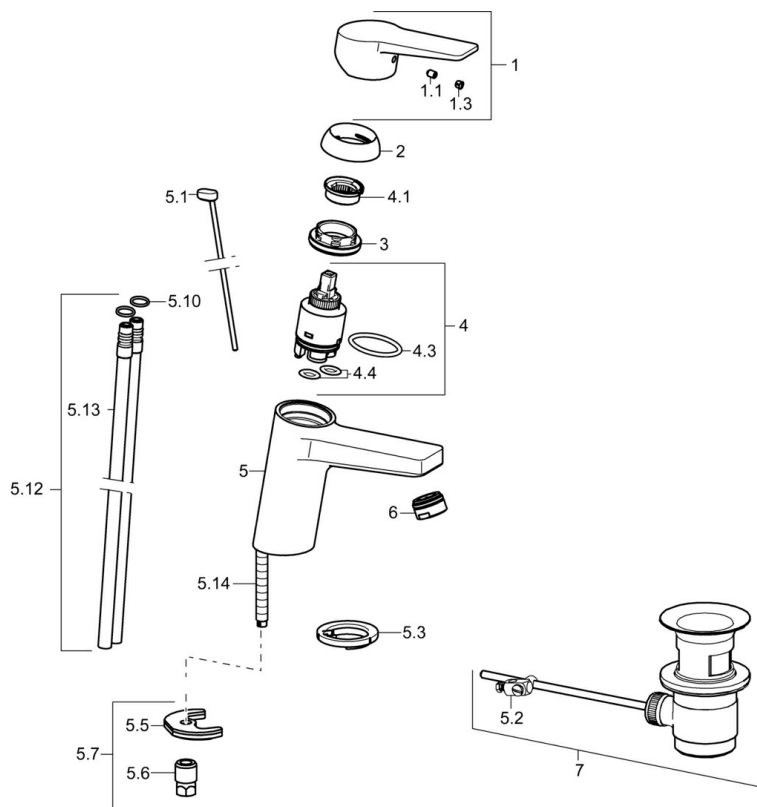

EAN: 4015474259799  
[static.hansa.com/09092183](http://static.hansa.com/09092183)

- Washbasin
- Single-lever
- Deck mounted
- Chrome
- Fixed spout
- PCA® - constant flow rate regardless of pressure variations
- Hot/Cold symbols, Single operating lever/handle
- Pop-up waste with draw-rod
- Limitation option for maximum temperature and flow-rate, Adjustable hot water stop (included, retrofittable)
- $\varnothing$  35 mm ceramic cartridge for flow and temperature control
- Copper inlet pipes
- Inner body made of DZR brass, Rapid installation system

### Technical properties

DN-size (nominal dimension) **DN15**  
 Hot water supply **max. +80°C**  
 Working pressure **0.5-10 bar**  
 Connection size **Ø 10 mm**  
 Projection **121 mm**  
 Backflow prevention (EN1717) **AA**  
 Material **Brass**

## Spare parts

### SP09092183

	Name	Code
1	Lever	59913910
1	Lever	59913911
1.1	Screw, M5x8, SW2.5	59904755
1.3	Symbol plug Grey	59912112
2	Covering cap, 33x3 mm	59912504
3	Tightening nut, M40x1	1003409V
4	Cartridge, 3.5 Eco	59912324
4	Cartridge, 3.5 Classic	59913075
4.1	Temperature adjustment limiter	59912325
4.3	O-ring, d 28.24x2.62 Discontinued	59912590
4.4	O-ring, d 10.10x1.60 Discontinued	59905072
5.1	Pop-up operating rod	59913067
5.2	Swivel joint	59904624
5.3	Bottom seal	59914591
5.5	Fixing plate	59904765
5.6	Screw, M8x1, SW13	59904766
5.7	Fixing set	59912113
5.10	O-ring, d 7.65x1.78	59902337
5.12	Pipe Discontinued	59913763
5.13	Coupling pipe, L=430, M10x1	59912550
5.14	Fixing screw, M8x1, L=140	59912474
6	Aerator, M24x1, 6 l/min	59913727
7	Pop-up waste	59904620
7	Pop-up waste, (2019-)	59914764
N.I.	Key, SW30/34	59912108