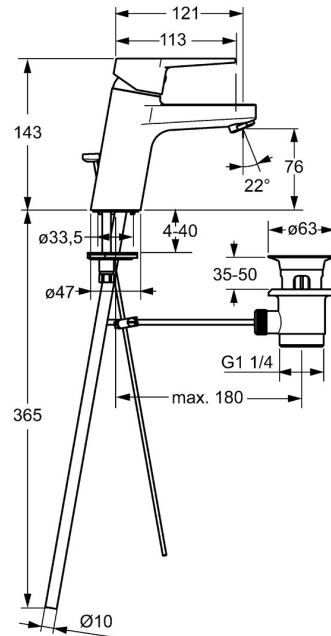

EAN: 4015474259799  
[static.hansa.com/09092183](http://static.hansa.com/09092183)

- Washbasin
- Single-lever
- Deck mounted
- Chrome
- Fixed spout
- PCA® - constant flow rate regardless of pressure variations
- Hot/Cold symbols, Single operating lever/handle
- Pop-up waste with draw-rod
- Limitation option for maximum temperature and flow-rate, Adjustable hot water stop (included, retrofittable)
- $\varnothing$  35 mm ceramic cartridge for flow and temperature control
- Copper inlet pipes
- Inner body made of DZR brass, Rapid installation system

### Technical properties

DN-size (nominal dimension) **DN15**  
 Hot water supply **max. +80°C**  
 Working pressure **0.5-10 bar**  
 Connection size **Ø 10 mm**  
 Projection **121 mm**  
 Backflow prevention (EN1717) **AA**  
 Material **Brass**