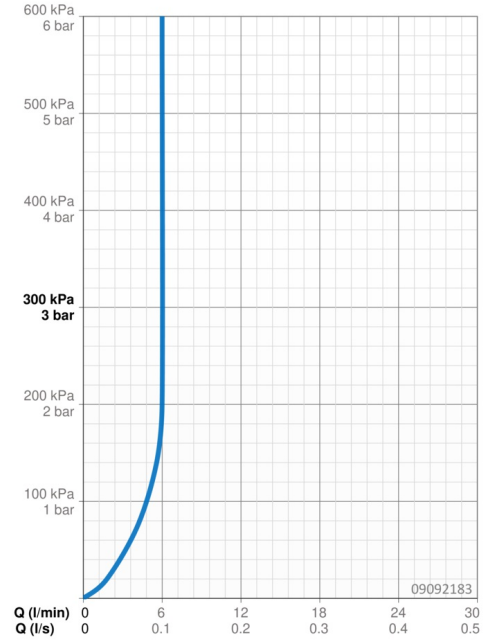

Technical data

Flow properties

Flow-rate at 3 bar (with flow controller) **6.0 l/min**

Technical properties

DN-size (nominal dimension) **DN15**
Hot water supply **max. +80°C**
Working pressure **0.5-10 bar**
Connection size **Ø 10 mm**
Projection **121 mm**
Backflow prevention (EN1717) **AA**
Material **Brass**

Regulations

EN standard **EN 817**
Noise class **I (ISO 3822)**

Approvals and Declarations

KIWA **K6116/08**
DVGW **NW-6506CQ0410**
ABP **P-IX 38553/IA**
Declaration of conformity **DoC**
EPD **S-P-06391**

Sustainability

EPD module A1 (kg CO2 eq.) **8,21**
EPD module A2 (kg CO2 eq.) **0,39**
EPD module A3 (kg CO2 eq.) **0,78**
EPD module A1-A3 (kg CO2 eq.) **9,38**
EPD module A4 (kg CO2 eq.) **0,26**
EPD module B7 (kg CO2 eq.) **1854,00**
EPD module C2 (kg CO2 eq.) **0,02**
EPD module C3 (kg CO2 eq.) **0,02**
EPD module C4 (kg CO2 eq.) **0,07**
EPD module D (kg CO2 eq.) **-6,67**