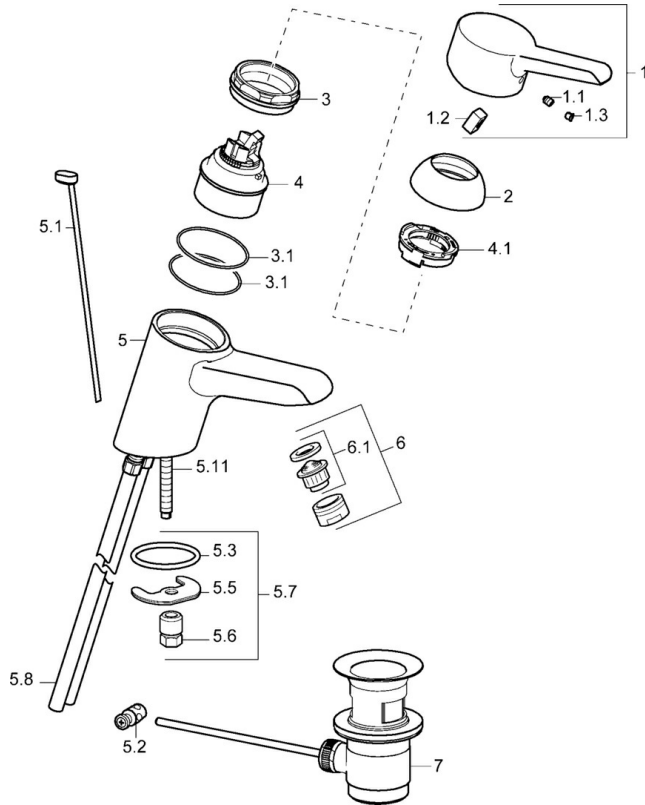

EAN: 4015474137578
static.hansa.com/09092173

- Washbasin
- Single-lever
- Deck mounted
- Chrome
- Standard aerator
- Limitation option for maximum temperature and flow-rate, Adjustable hot water stop (included, retrofittable)
- \varnothing 48 mm ceramic eco cartridge for flow and temperature control

Technical data

Technical properties

Hot water supply	max. +80°C
Working pressure	0.5-10 bar
Backflow prevention (EN1717)	AA
Material	Brass

Spare parts

SP09092173

	Name	Code
1	Lever Discontinued	59913905
1.1	Screw, M5x8, SW2.5	59904755
1.2	Bushing	59904778
1.3	Symbol plug Grey	59912112
2	Covering cap	59913068
3	Screw, M50x1, SW45	59913069
3.1	O-ring, d 48x2	59913072
4	Cartridge, 4.8 eco	59904601
4.1	Hot water limiter	59904759
5.1	Pop-up operating rod	59913067
5.2	Swivel joint	59904624
5.3	O-ring, 42x3.5	59904764
5.5	Fixing plate	59904765
5.6	Screw, M8x1, SW13	59904766
5.7	Fixing set	59910749
5.8	Pipe	59913070
5.11	Fixing screw, M8x1, L=140	59912474
6	Aerator, M24x1 (2011-)	59913739
6	Aerator, M24x1 STD HC A	59902366
6.1	Aerator, M22/24 A	59902081
7	Pop-up waste	59904620
N.I.	Plug	59906910
N.I.	Key, SW45/SW50	59905190
N.I.	Washer with chain holder	59902219