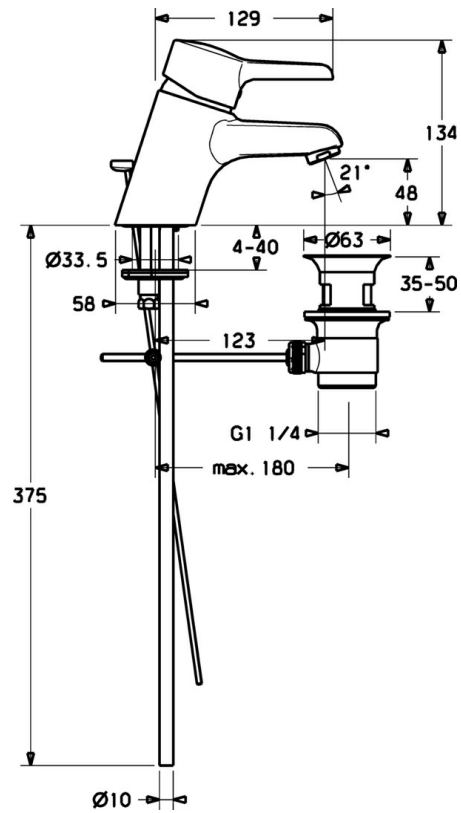

EAN: 4015474137578
static.hansa.com/09092173

- Washbasin
- Single-lever
- Deck mounted
- Chrome
- Standard aerator
- Limitation option for maximum temperature and flow-rate, Adjustable hot water stop (included, retrofittable)
- \varnothing 48 mm ceramic eco cartridge for flow and temperature control

Technical data

Technical properties

Hot water supply	max. +80°C
Working pressure	0.5-10 bar
Backflow prevention (EN1717)	AA
Material	Brass

Spare parts

SP09092173

	Name	Code
1	Lever Discontinued	59913905
1.1	Screw, M5x8, SW2.5	59904755
1.2	Bushing	59904778
1.3	Symbol plug Grey	59912112
2	Covering cap	59913068
3	Screw, M50x1, SW45	59913069
3.1	O-ring, d 48x2	59913072
4	Cartridge, 4.8 eco	59904601
4.1	Hot water limiter	59904759
5.1	Pop-up operating rod	59913067
5.2	Swivel joint	59904624
5.3	O-ring, 42x3.5	59904764
5.5	Fixing plate	59904765
5.6	Screw, M8x1, SW13	59904766
5.7	Fixing set	59910749
5.8	Pipe	59913070
5.11	Fixing screw, M8x1, L=140	59912474
6	Aerator, M24x1 (2011-)	59913739
6	Aerator, M24x1 STD HC A	59902366
6.1	Aerator, M22/24 A	59902081
7	Pop-up waste	59904620
N.I.	Plug	59906910
N.I.	Key, SW45/SW50	59905190
N.I.	Washer with chain holder	59902219