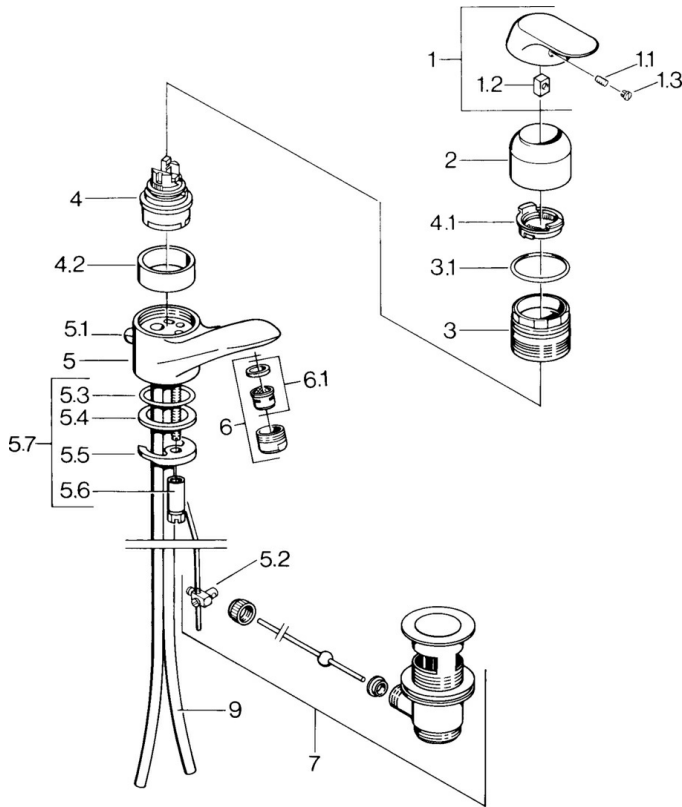

EAN: 4015474654839
static.hansa.com/09092161

- Washbasin
- Single-lever
- Deck mounted
- Chrome
- Fixed spout
- Single operating lever/handle, Hot/Cold symbols
- Pop-up waste with draw-rod
- Copper inlet pipes

Technical data

Technical properties

DN-size (nominal dimension)	DN15
Hot water supply	max. +80°C
Working pressure	0.5-10 bar
Connection size	Ø10
Projection	110 mm
Backflow prevention (EN1717)	AA
Material	Brass

Regulations

EN standard	EN 817
-------------	---------------

Spare parts

SP09092161

	Name	Code
1	Lever, (-2007) Discontinued	59909881
1.1	Screw, M5x8, SW2.5	59904755
1.2	Bushing	59904778
1.3	Plug, hot/cold	59906705
2	Covering cap	59911160
3	Tightening nut, M52x1, AF45	59911161
3.1	O-ring, d 39x2.5 Discontinued	59911162
4	Cartridge, 4.8 Eco-Top	59911431
4.1	Hot water limiter	59904759
4.2	Spacer sleeve Discontinued	59905871
5.1	Pop-up operating rod Discontinued	59911163
5.2	Swivel joint	59904624
5.3	O-ring, d 38x3.5	59910236
5.4	Gasket, 48x33.5x2	59902283
5.5	Fixing plate	59904765
5.6	Screw, M8x1, SW13	59904766
5.7	Fixing set	59910749
6	Aerator, M24x1 STD HC A	59902366
6.1	Aerator, M22/24 A	59902081
7	Pop-up waste	59904620
9	Pipe Discontinued	59911164