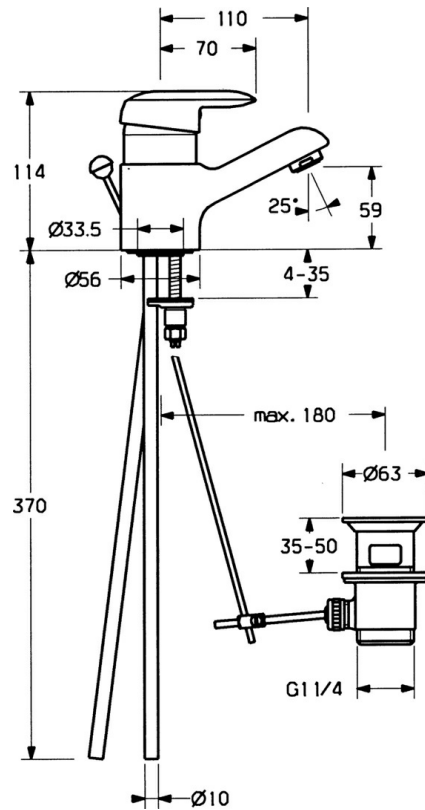

EAN: 4015474654839
static.hansa.com/09092161

- Washbasin
- Single-lever
- Deck mounted
- Chrome
- Fixed spout
- Single operating lever/handle, Hot/Cold symbols
- Pop-up waste with draw-rod
- Copper inlet pipes

Technical data

Technical properties

DN-size (nominal dimension)	DN15
Hot water supply	max. +80°C
Working pressure	0.5-10 bar
Connection size	Ø10
Projection	110 mm
Backflow prevention (EN1717)	AA
Material	Brass

Regulations

EN standard	EN 817
-------------	---------------

Spare parts

SP09092161

	Name	Code
1	Lever, (-2007) Discontinued	59909881
1.1	Screw, M5x8, SW2.5	59904755
1.2	Bushing	59904778
1.3	Plug, hot/cold	59906705
2	Covering cap	59911160
3	Tightening nut, M52x1, AF45	59911161
3.1	O-ring, d 39x2.5 Discontinued	59911162
4	Cartridge, 4.8 Eco-Top	59911431
4.1	Hot water limiter	59904759
4.2	Spacer sleeve Discontinued	59905871
5.1	Pop-up operating rod Discontinued	59911163
5.2	Swivel joint	59904624
5.3	O-ring, d 38x3.5	59910236
5.4	Gasket, 48x33.5x2	59902283
5.5	Fixing plate	59904765
5.6	Screw, M8x1, SW13	59904766
5.7	Fixing set	59910749
6	Aerator, M24x1 STD HC A	59902366
6.1	Aerator, M22/24 A	59902081
7	Pop-up waste	59904620
9	Pipe Discontinued	59911164