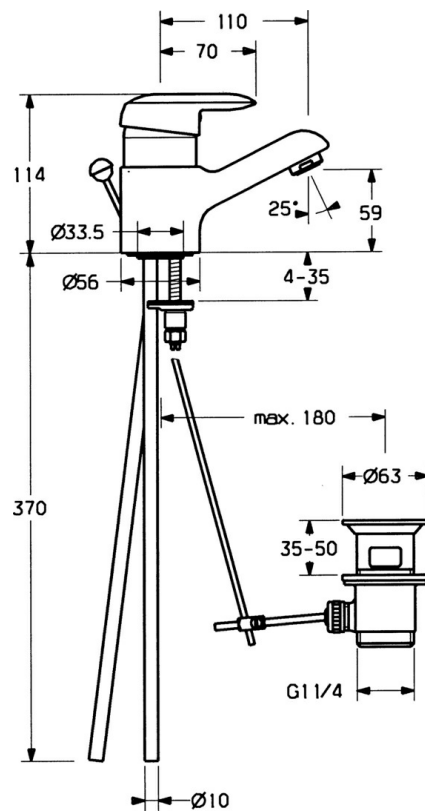

EAN: 4015474662759  
[static.hansa.com/09092101](http://static.hansa.com/09092101)

- Washbasin
- Single-lever
- Deck mounted
- Chrome
- Fixed spout
- Single operating lever/handle, Hot/Cold symbols
- Pop-up waste with draw-rod
- Copper inlet pipes

### Technical properties

DN-size (nominal dimension)	<b>DN15</b>
Hot water supply	<b>max. +80°C</b>
Working pressure	<b>0.5-10 bar</b>
Connection size	<b>Ø10</b>
Projection	<b>110 mm</b>
Backflow prevention (EN1717)	<b>AA</b>
Material	<b>Brass</b>

### SP09092101

	Name	Code
1	Lever, (-2007) Discontinued	59909881
1.1	Screw, M5x8, SW2.5	59904755
1.2	Bushing	59904778
1.3	Plug, hot/cold	59906705
2	Covering cap	59911160
3	Tightening nut, M52x1, AF45	59911161
3.1	O-ring, d 39x2.5 Discontinued	59911162
4	Cartridge, 4.8 eco	59904601
4.1	Hot water limiter	59904759
4.2	Spacer sleeve Discontinued	59905871
5.1	Pop-up operating rod Discontinued	59911163
5.2	Swivel joint	59904624
5.3	O-ring, d 38x3.5	59910236
5.4	Gasket, 48x33.5x2	59902283
5.5	Fixing plate	59904765
5.6	Screw, M8x1, SW13	59904766
5.7	Fixing set	59910749
6	Aerator, M24x1 STD HC A	59902366
6.1	Aerator, M22/24 A	59902081
7	Pop-up waste	59904620
9	Pipe Discontinued	59911164
N.I.	Washer with chain holder	59902219