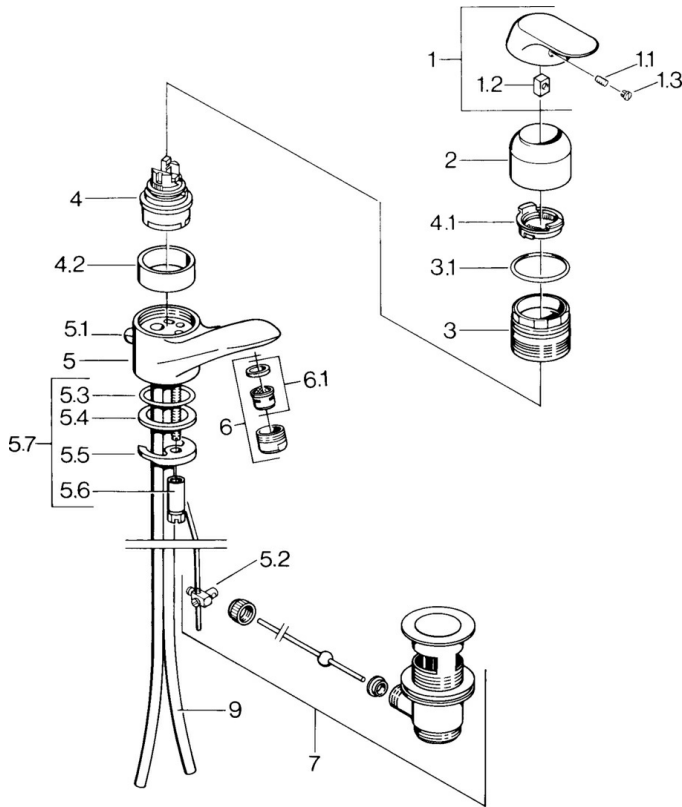

EAN: 4015474662759  
[static.hansa.com/09092101](http://static.hansa.com/09092101)

- Washbasin
- Single-lever
- Deck mounted
- Chrome
- Fixed spout
- Single operating lever/handle, Hot/Cold symbols
- Pop-up waste with draw-rod
- Copper inlet pipes

## Technical data

### Technical properties

DN-size (nominal dimension)	<b>DN15</b>
Hot water supply	<b>max. +80°C</b>
Working pressure	<b>0.5-10 bar</b>
Connection size	<b>Ø10</b>
Projection	<b>110 mm</b>
Backflow prevention (EN1717)	<b>AA</b>
Material	<b>Brass</b>

### SP09092101

	Name	Code
1	Lever, (-2007) Discontinued	59909881
1.1	Screw, M5x8, SW2.5	59904755
1.2	Bushing	59904778
1.3	Plug, hot/cold	59906705
2	Covering cap	59911160
3	Tightening nut, M52x1, AF45	59911161
3.1	O-ring, d 39x2.5 Discontinued	59911162
4	Cartridge, 4.8 eco	59904601
4.1	Hot water limiter	59904759
4.2	Spacer sleeve Discontinued	59905871
5.1	Pop-up operating rod Discontinued	59911163
5.2	Swivel joint	59904624
5.3	O-ring, d 38x3.5	59910236
5.4	Gasket, 48x33.5x2	59902283
5.5	Fixing plate	59904765
5.6	Screw, M8x1, SW13	59904766
5.7	Fixing set	59910749
6	Aerator, M24x1 STD HC A	59902366
6.1	Aerator, M22/24 A	59902081
7	Pop-up waste	59904620
9	Pipe Discontinued	59911164
N.I.	Washer with chain holder	59902219