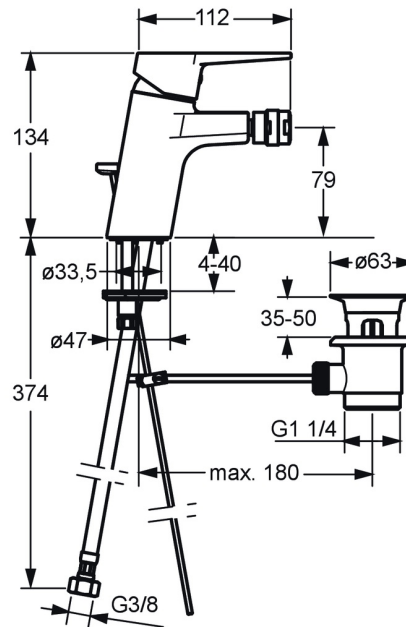

EAN: 4015474259812
static.hansa.com/09063285

- Bidet
- Single-lever
- Deck mounted
- Chrome
- Fixed spout
- PCA® - constant flow rate regardless of pressure variations, Ball joint
- Loop shape, Hot/Cold symbols, Single operating lever/handle
- Pop-up waste with draw-rod
- Limitation option for maximum temperature and flow-rate, Adjustable hot water stop (included, retrofittable)
- ø 35 mm ceramic cartridge for flow and temperature control
- Flexible inlet pipes
- Inner body made of DZR brass, Rapid installation system

Technical data

Flow properties

Flow-rate at 3 bar (with flow controller) **6.0 l/min**

Technical properties

DN-size (nominal dimension) **DN15**
 Hot water supply **max. +70°C**
 Working pressure **0.5-10 bar**
 Connection size **G3/8**
 Projection **112 mm**
 Backflow prevention (EN1717) **AA**
 Material **Brass**

Spare parts

SP09063283

	Name	Code
1	Lever	59913910
1	Lever	59913911
1.1	Screw, M5x8, SW2.5	59904755
1.3	Symbol plug Grey	59912112
2	Covering cap, 33x3 mm	59912504
3	Tightening nut, M40x1	1003409V
4	Cartridge, 3.5 Eco	59912324
4	Cartridge, 3.5 Classic	59913075
4.1	Temperature adjustment limiter	59912325
4.3	O-ring, d 28.24x2.62 Discontinued	59912590
4.4	O-ring, d 10.10x1.60 Discontinued	59905072
5.1	Pop-up operating rod	59913067
5.2	Swivel joint	59904624
5.3	Bottom seal	59914591
5.5	Fixing plate	59904765
5.6	Screw, M8x1, SW13	59904766
5.7	Fixing set	59912113
5.8	Flexible pipe, L=430, G3/8-M10x1 RH Discontinued	59913213
5.9	Flexible pipe, L=430, G3/8-M10x1	59912515
5.10	O-ring, d 7.65x1.78	59902337
5.11	Gasket, 9.5x14.4x2	59912551
5.14	Fixing screw, M8x1, L=140	59912474
6	Aerator, M24x1, 6 l/min	59913727
6.2	Ball joint for bidet faucet	59910952
7	Pop-up waste	59904620
7	Pop-up waste, (2019-)	59914764
N.I.	Key, SW30/34	59912108