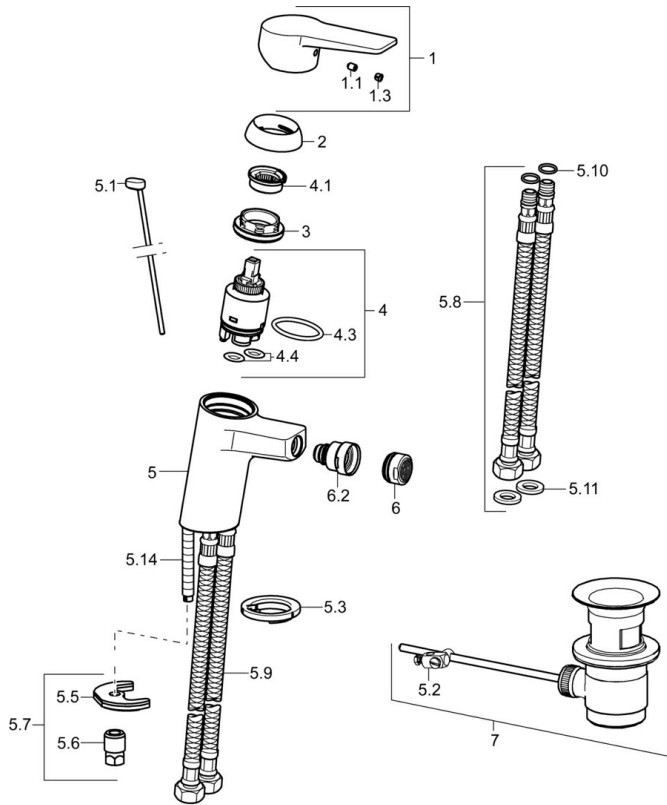

EAN: 4015474259812
static.hansa.com/09063285

- Bidet
- Single-lever
- Deck mounted
- Chrome
- Fixed spout
- PCA® - constant flow rate regardless of pressure variations, Ball joint
- Loop shape, Hot/Cold symbols, Single operating lever/handle
- Pop-up waste with draw-rod
- Limitation option for maximum temperature and flow-rate, Adjustable hot water stop (included, retrofittable)
- ø 35 mm ceramic cartridge for flow and temperature control
- Flexible inlet pipes
- Inner body made of DZR brass, Rapid installation system

Technical data

Flow properties

Flow-rate at 3 bar (with flow controller) **6.0 l/min**

Technical properties

DN-size (nominal dimension) **DN15**
 Hot water supply **max. +70°C**
 Working pressure **0.5-10 bar**
 Connection size **G3/8**
 Projection **112 mm**
 Backflow prevention (EN1717) **AA**
 Material **Brass**

Spare parts

SP09063283

	Name	Code
1	Lever	59913910
1	Lever	59913911
1.1	Screw, M5x8, SW2.5	59904755
1.3	Symbol plug Grey	59912112
2	Covering cap, 33x3 mm	59912504
3	Tightening nut, M40x1	1003409V
4	Cartridge, 3.5 Eco	59912324
4	Cartridge, 3.5 Classic	59913075
4.1	Temperature adjustment limiter	59912325
4.3	O-ring, d 28.24x2.62 Discontinued	59912590
4.4	O-ring, d 10.10x1.60 Discontinued	59905072
5.1	Pop-up operating rod	59913067
5.2	Swivel joint	59904624
5.3	Bottom seal	59914591
5.5	Fixing plate	59904765
5.6	Screw, M8x1, SW13	59904766
5.7	Fixing set	59912113
5.8	Flexible pipe, L=430, G3/8-M10x1 RH Discontinued	59913213
5.9	Flexible pipe, L=430, G3/8-M10x1	59912515
5.10	O-ring, d 7.65x1.78	59902337
5.11	Gasket, 9.5x14.4x2	59912551
5.14	Fixing screw, M8x1, L=140	59912474
6	Aerator, M24x1, 6 l/min	59913727
6.2	Ball joint for bidet faucet	59910952
7	Pop-up waste	59904620
7	Pop-up waste, (2019-)	59914764
N.I.	Key, SW30/34	59912108