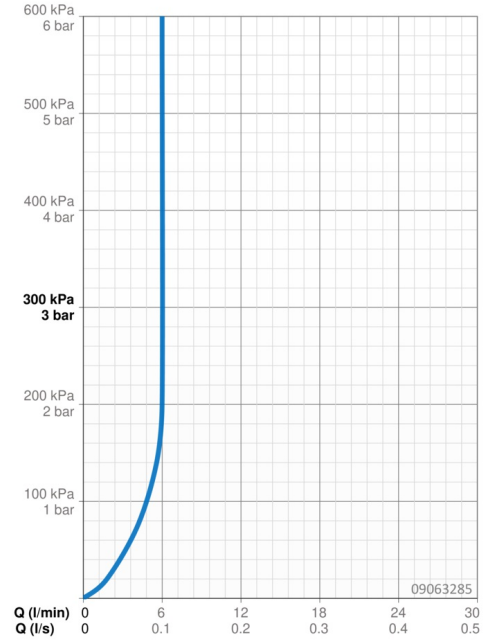

Technical data

Flow properties

Flow-rate at 3 bar (with flow controller) **6.0 l/min**

Technical properties

DN-size (nominal dimension) **DN15**
Hot water supply **max. +70°C**
Working pressure **0.5-10 bar**
Connection size **G3/8**
Projection **112 mm**
Backflow prevention (EN1717) **AA**
Material **Brass**

Regulations

EN standard **EN 817**
Noise class **I (ISO 3822)**

Approvals and Declarations

KIWA **K6116/08**
DVGW **NW-6506CQ0410**
ABP **P-IX 38553/IA**
Declaration of conformity **DoC**
EPD **S-P-06391**