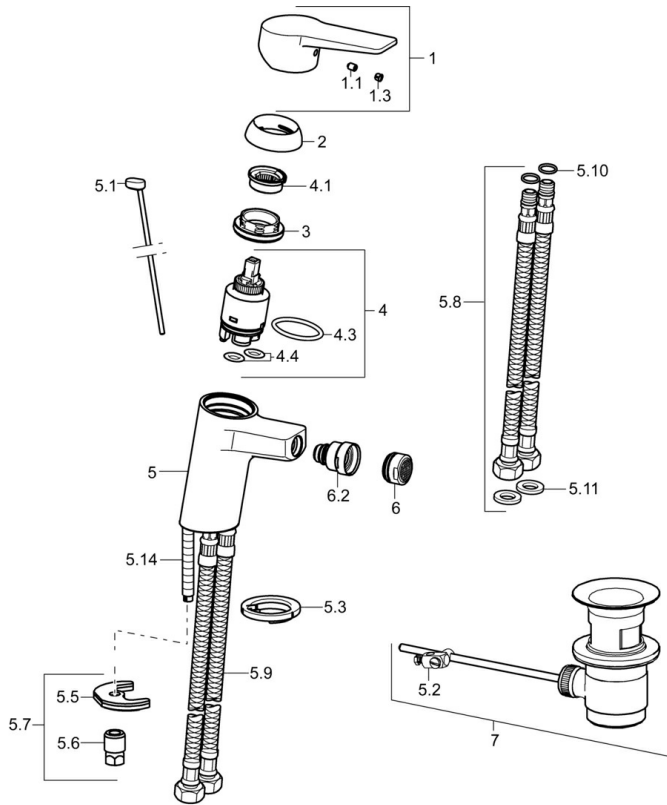

EAN: 4015474259805
static.hansa.com/09063283

- Bidet
- Single-lever
- Deck mounted
- Chrome
- Fixed spout
- PCA® - constant flow rate regardless of pressure variations, Ball joint
- Hot/Cold symbols, Single operating lever/handle
- Pop-up waste with draw-rod
- Limitation option for maximum temperature and flow-rate, Adjustable hot water stop (included, retrofittable)
- ø 35 mm ceramic cartridge for flow and temperature control
- Flexible inlet pipes
- Inner body made of DZR brass, Rapid installation system

Spare parts

SP09063283

| | Name | Code |
|------|--|----------|
| 1 | Lever | 59913910 |
| 1 | Lever | 59913911 |
| 1.1 | Screw, M5x8, SW2.5 | 59904755 |
| 1.3 | Symbol plug Grey | 59912112 |
| 2 | Covering cap, 33x3 mm | 59912504 |
| 3 | Tightening nut, M40x1 | 1003409V |
| 4 | Cartridge, 3.5 Eco | 59912324 |
| 4 | Cartridge, 3.5 Classic | 59913075 |
| 4.1 | Temperature adjustment limiter | 59912325 |
| 4.3 | O-ring, d 28.24x2.62 Discontinued | 59912590 |
| 4.4 | O-ring, d 10.10x1.60 Discontinued | 59905072 |
| 5.1 | Pop-up operating rod | 59913067 |
| 5.2 | Swivel joint | 59904624 |
| 5.3 | Bottom seal | 59914591 |
| 5.5 | Fixing plate | 59904765 |
| 5.6 | Screw, M8x1, SW13 | 59904766 |
| 5.7 | Fixing set | 59912113 |
| 5.8 | Flexible pipe, L=430, G3/8-M10x1 RH Discontinued | 59913213 |
| 5.9 | Flexible pipe, L=430, G3/8-M10x1 | 59912515 |
| 5.10 | O-ring, d 7.65x1.78 | 59902337 |
| 5.11 | Gasket, 9.5x14.4x2 | 59912551 |
| 5.14 | Fixing screw, M8x1, L=140 | 59912474 |
| 6 | Aerator, M24x1, 6 l/min | 59913727 |
| 6.2 | Ball joint for bidet faucet | 59910952 |
| 7 | Pop-up waste | 59904620 |
| 7 | Pop-up waste, (2019-) | 59914764 |
| N.I. | Key, SW30/34 | 59912108 |