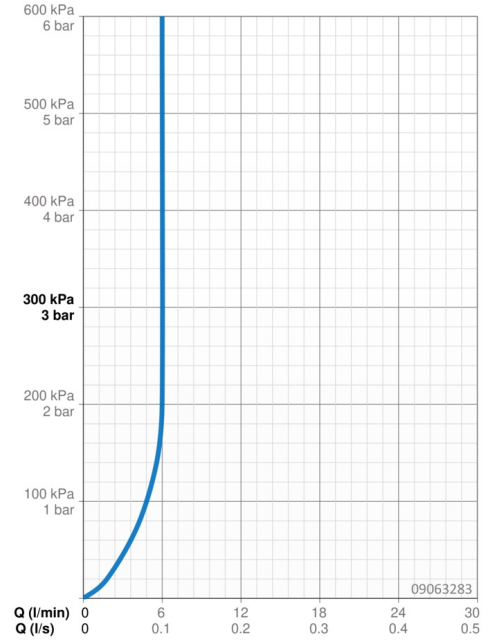

Technical data

Flow properties

Flow-rate at 3 bar (with flow controller) **6.0 l/min**

Technical properties

DN-size (nominal dimension) **DN15**
Hot water supply **max. +70°C**
Working pressure **0.5-10 bar**
Connection size **G3/8**
Projection **112 mm**
Backflow prevention (EN1717) **AA**
Material **Brass**

Regulations

EN standard **EN 817**
Noise class **I (ISO 3822)**

Approvals and Declarations

KIWA **K6116/08**
DVGW **NW-6506CQ0410**
ABP **P-IX 38553/IA**
Declaration of conformity **DoC**
EPD **S-P-06391**