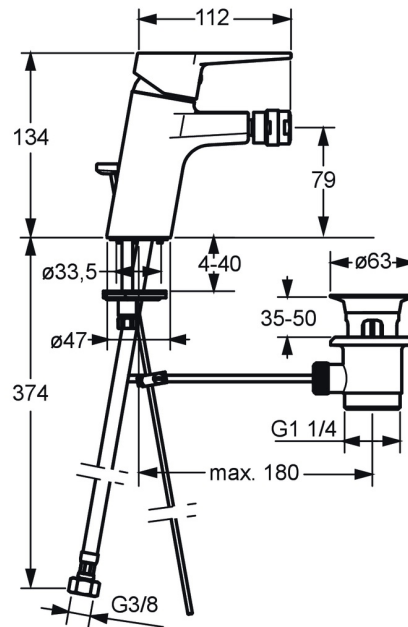

EAN: 4015474259805
static.hansa.com/09063283

- Bidet
- Single-lever
- Deck mounted
- Chrome
- Fixed spout
- PCA® - constant flow rate regardless of pressure variations, Ball joint
- Hot/Cold symbols, Single operating lever/handle
- Pop-up waste with draw-rod
- Limitation option for maximum temperature and flow-rate, Adjustable hot water stop (included, retrofittable)
- ø 35 mm ceramic cartridge for flow and temperature control
- Flexible inlet pipes
- Inner body made of DZR brass, Rapid installation system

Technical data

Flow properties

Flow-rate at 3 bar (with flow controller) **6.0 l/min**

Technical properties

DN-size (nominal dimension) **DN15**
 Hot water supply **max. +70°C**
 Working pressure **0.5-10 bar**
 Connection size **G3/8**
 Projection **112 mm**
 Backflow prevention (EN1717) **AA**
 Material **Brass**