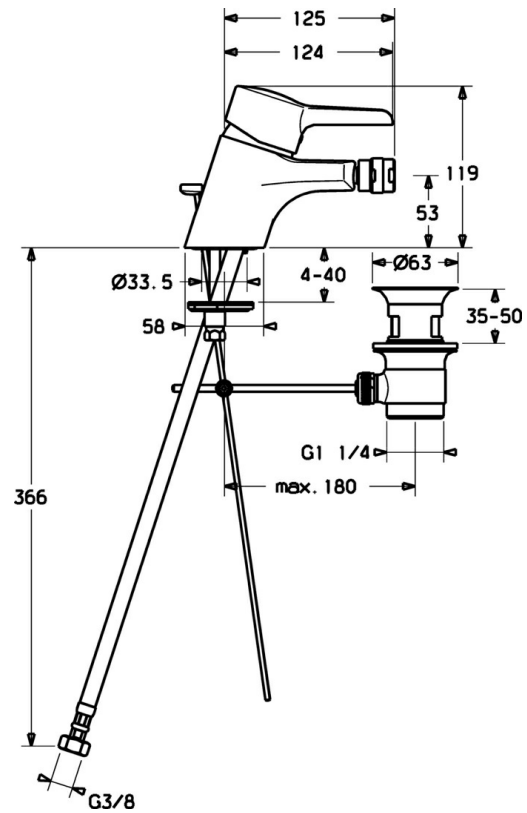

EAN: 4015474137622  
[static.hansa.com/09063273](http://static.hansa.com/09063273)

- Bidet
- Single-lever
- Deck mounted
- Chrome
- Standard aerator
- Single operating lever/handle, Hot/Cold symbols
- Limitation option for maximum temperature and flow-rate, Adjustable hot water stop (included, retrofittable)
- $\varnothing$  48 mm ceramic eco cartridge for flow and temperature control
- Flexible inlet pipes

### Technical properties

DN-size (nominal dimension)	<b>DN15</b>
Hot water supply	<b>max. +70°C</b>
Working pressure	<b>0.5-10 bar</b>
Connection size	<b>G3/8</b>
Backflow prevention (EN1717)	<b>AA</b>
Material	<b>Brass</b>

### SP09063273

---

	<b>Name</b>	<b>Code</b>
1	Lever Discontinued	59913905
1.1	Screw, M5x8, SW2.5	59904755
1.2	Bushing	59904778
1.3	Symbol plug Grey	59912112
2	Covering cap	59913068
3	Screw, M50x1, SW45	59913069
3.1	O-ring, d 48x2	59913072
4	Cartridge, 4.8 eco	59904601
4.1	Hot water limiter	59904759
5.1	Pop-up operating rod	59913067
5.2	Swivel joint	59904624
5.3	O-ring, 42x3.5	59904764
5.5	Fixing plate	59904765
5.6	Screw, M8x1, SW13	59904766
5.7	Fixing set	59910749
5.9	Flexible pipe	59913071
5.10	Gasket, 9.5x14.4x2	59912551
5.11	Fixing screw, M8x1, L=140	59912474
6	Aerator, M24x1 STD HC A	59902366
6.1	Aerator, M22/24 A	59902081
6.2	Ball joint for bidet faucet	59910952
7	Pop-up waste	59904620
N.I.	Key, SW45/SW50	59905190
N.I.	Aerator, M24x1 (2011-)	59913739