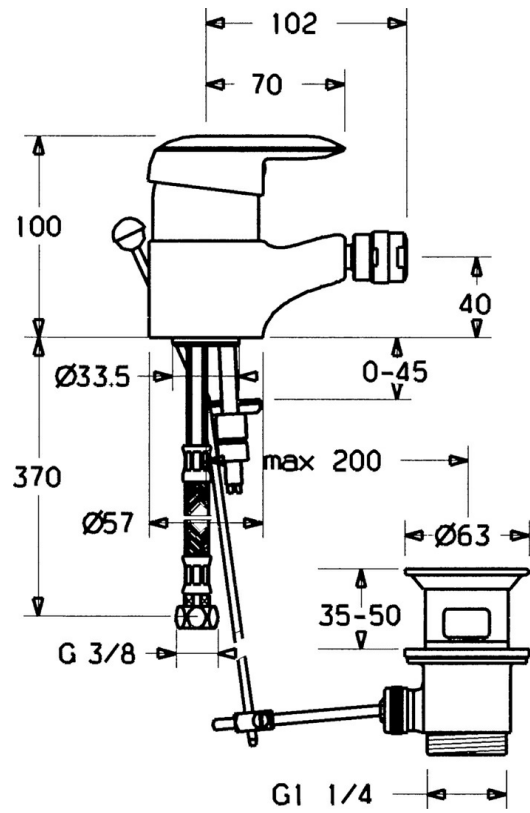

EAN: 4015474662537
static.hansa.com/09063201

- Bidet
- Single-lever
- Deck mounted
- Chrome
- Single operating lever/handle, Hot/Cold symbols

Technical data

Technical properties

Hot water supply	max. +80°C
Working pressure	0.5-10 bar
Backflow prevention (EN1717)	AA
Material	Brass

Regulations

EN standard	EN 817
-------------	---------------

Spare parts

SP09063201

	Name	Code
1	Lever, (-2007) Discontinued	59909881
1.1	Screw, M5x8, SW2.5	59904755
1.2	Bushing	59904778
1.3	Plug, hot/cold	59906705
2	Covering cap	59911160
3	Tightening nut, M52x1, AF45	59911161
3.1	O-ring, d 39x2.5 Discontinued	59911162
4	Cartridge, 4.8 eco	59904601
4.1	Hot water limiter	59904759
4.2	Spacer sleeve Discontinued	59905871
5.1	Pop-up operating rod Discontinued	59911163
5.2	Swivel joint	59904624
5.3	O-ring, d 38x3.5	59910236
5.4	Gasket, 48x33.5x2	59902283
5.5	Fixing plate	59904765
5.6	Screw, M8x1, SW13	59904766
5.7	Fixing set	59910749
6	Aerator, M24x1 STD HC A	59902366
6.1	Aerator, M22/24 A	59902081
6.2	Ball joint for bidet faucet	59910952
7	Pop-up waste	59904620
9	Flexible pipe, L=500, G3/8-M10x1	59911767