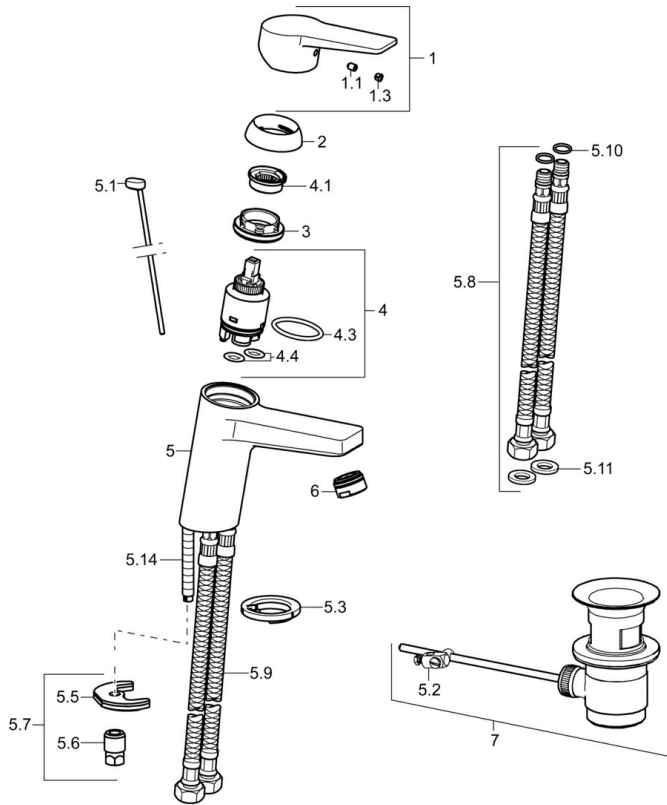

EAN: 4015474259737
static.hansa.com/09052285

- Washbasin
- Single-lever
- Deck mounted
- Chrome
- Fixed spout
- PCA® - constant flow rate regardless of pressure variations
- Hot/Cold symbols, Loop shape, Single operating lever/handle
- Limitation option for maximum temperature and flow-rate, Adjustable hot water stop (included, retrofittable)
- ø 35 mm ceramic cartridge for flow and temperature control
- Flexible inlet pipes
- Inner body made of DZR brass, Rapid installation system
- Without pop-up waste, Without draw-rod opening

Technical data

Flow properties

Flow-rate at 3 bar (with flow controller)	6.0 l/min
Pressure loss with flow (0.1 l/s)	2 bar

Technical properties

DN-size (nominal dimension)	DN15
Hot water supply	max. +70°C
Working pressure	1-10 bar
Connection size	G3/8
Projection	121 mm
Backflow prevention (EN1717)	AA
Material	Brass

Regulations

EN standard	EN 817
Noise class	I (ISO 3822)

Approvals and Declarations

KIWA	K6116/08
DVGW	NW-6506CQ0410
ABP	P-IX 38553/IA
Declaration of conformity	DoC
EPD	S-P-06391

Spare parts

SP09092283

	Name	Code
1	Lever	59913910
1	Lever	59913911
1.1	Screw, M5x8, SW2.5	59904755
1.3	Symbol plug Grey	59912112
2	Covering cap, 33x3 mm	59912504
3	Tightening nut, M40x1	1003409V
4	Cartridge, 3.5 Eco	59912324
4	Cartridge, 3.5 Classic	59913075
4.1	Temperature adjustment limiter	59912325
4.3	O-ring, d 28.24x2.62 Discontinued	59912590
4.4	O-ring, d 10.10x1.60 Discontinued	59905072
5.1	Pop-up operating rod	59913067
5.2	Swivel joint	59904624
5.3	Bottom seal	59914591
5.5	Fixing plate	59904765
5.6	Screw, M8x1, SW13	59904766
5.7	Fixing set	59912113
5.8	Flexible pipe, L=430, G3/8-M10x1 RH Discontinued	59913213
5.9	Flexible pipe, L=430, G3/8-M10x1	59912515
5.10	O-ring, d 7.65x1.78	59902337
5.11	Gasket, 9.5x14.4x2	59912551
5.14	Fixing screw, M8x1, L=140	59912474
6	Aerator, M24x1, 6 l/min	59913727
6	Aerator, M24x1, -105	59914550
7	Pop-up waste	59904620
7	Pop-up waste, (2019-)	59914764
N.I.	Key, SW30/34	59912108