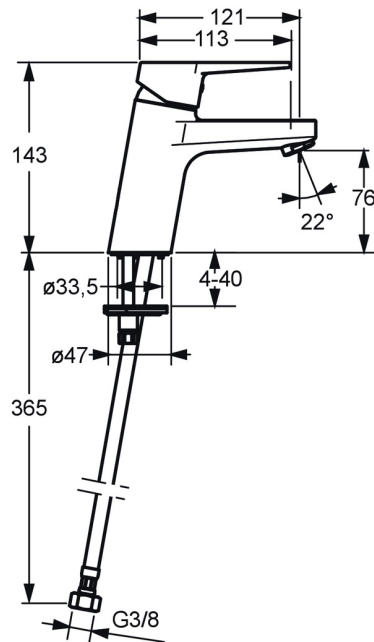

EAN: 4015474259737
static.hansa.com/09052285

- Washbasin
- Single-lever
- Deck mounted
- Chrome
- Fixed spout
- PCA® - constant flow rate regardless of pressure variations
- Hot/Cold symbols, Loop shape, Single operating lever/handle
- Limitation option for maximum temperature and flow-rate, Adjustable hot water stop (included, retrofittable)
- ø 35 mm ceramic cartridge for flow and temperature control
- Flexible inlet pipes
- Inner body made of DZR brass, Rapid installation system
- Without pop-up waste, Without draw-rod opening

Technical data

Flow properties

Flow-rate at 3 bar (with flow controller)	6.0 l/min
Pressure loss with flow (0.1 l/s)	2 bar

Technical properties

DN-size (nominal dimension)	DN15
Hot water supply	max. +70°C
Working pressure	1-10 bar
Connection size	G3/8
Projection	121 mm
Backflow prevention (EN1717)	AA
Material	Brass

Regulations

EN standard	EN 817
Noise class	I (ISO 3822)

Approvals and Declarations

KIWA	K6116/08
DVGW	NW-6506CQ0410
ABP	P-IX 38553/IA
Declaration of conformity	DoC
EPD	S-P-06391

Spare parts

SP09092283

	Name	Code
1	Lever	59913910
1	Lever	59913911
1.1	Screw, M5x8, SW2.5	59904755
1.3	Symbol plug Grey	59912112
2	Covering cap, 33x3 mm	59912504
3	Tightening nut, M40x1	1003409V
4	Cartridge, 3.5 Eco	59912324
4	Cartridge, 3.5 Classic	59913075
4.1	Temperature adjustment limiter	59912325
4.3	O-ring, d 28.24x2.62 Discontinued	59912590
4.4	O-ring, d 10.10x1.60 Discontinued	59905072
5.1	Pop-up operating rod	59913067
5.2	Swivel joint	59904624
5.3	Bottom seal	59914591
5.5	Fixing plate	59904765
5.6	Screw, M8x1, SW13	59904766
5.7	Fixing set	59912113
5.8	Flexible pipe, L=430, G3/8-M10x1 RH Discontinued	59913213
5.9	Flexible pipe, L=430, G3/8-M10x1	59912515
5.10	O-ring, d 7.65x1.78	59902337
5.11	Gasket, 9.5x14.4x2	59912551
5.14	Fixing screw, M8x1, L=140	59912474
6	Aerator, M24x1, 6 l/min	59913727
6	Aerator, M24x1, -105	59914550
7	Pop-up waste	59904620
7	Pop-up waste, (2019-)	59914764
N.I.	Key, SW30/34	59912108