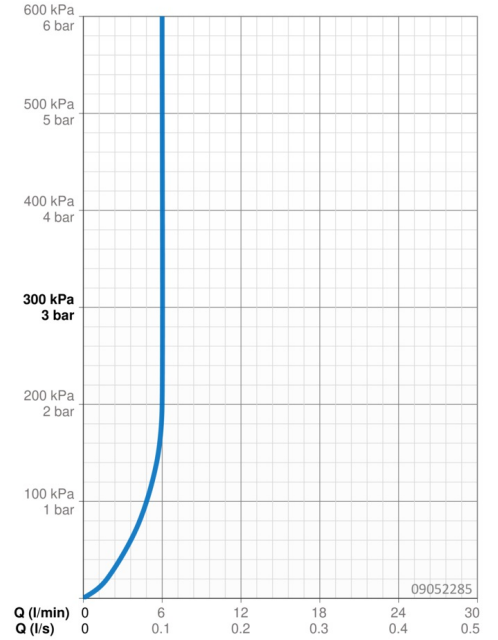

Technical data

Flow properties

Flow-rate at 3 bar (with flow controller)	6.0 l/min
Pressure loss with flow (0.1 l/s)	2 bar

Technical properties

DN-size (nominal dimension)	DN15
Hot water supply	max. +70°C
Working pressure	1-10 bar
Connection size	G3/8
Projection	121 mm
Backflow prevention (EN1717)	AA
Material	Brass

Regulations

EN standard	EN 817
Noise class	I (ISO 3822)

Approvals and Declarations

KIWA	K6116/08
DVGW	NW-6506CQ0410
ABP	P-IX 38553/IA
Declaration of conformity	DoC
EPD	S-P-06391