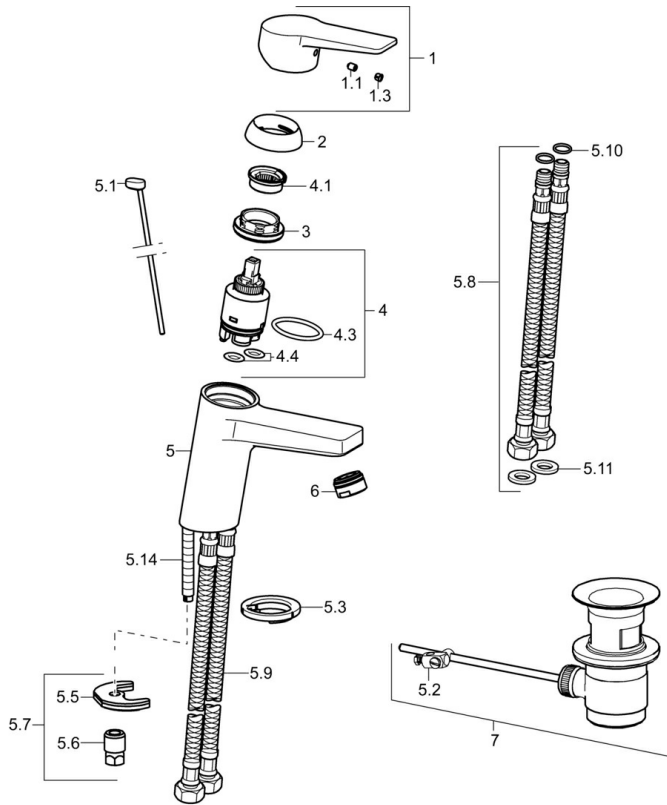

EAN: 4057304018305
static.hansa.com/090522830005

- Industry, ECO Building, Housing
- Single-lever
- Deck mounted
- Chrome
- Fixed spout
- PCA® - constant flow rate regardless of pressure variations
- Single operating lever/handle, Hot/Cold symbols
- Limitation option for maximum temperature and flow-rate, Adjustable hot water stop (included, retrofittable)
- ø 35 mm ceramic cartridge for flow and temperature control
- Flexible inlet pipes
- Inner body made of DZR brass, Rapid installation system
- Without pop-up waste, Without draw-rod opening

Technical data

Flow properties

Flow-rate at 3 bar (with flow controller) **4.2 l/min**

Technical properties

DN-size (nominal dimension) **DN15**
 Hot water supply **max. +70°C**
 Working pressure **0.5-10 bar**
 Connection size **G3/8**
 Projection **121 mm**
 Backflow prevention (EN1717) **AA**
 Material **Brass**

Spare parts

SP09092283

	Name	Code
1	Lever	59913910
1	Lever	59913911
1.1	Screw, M5x8, SW2.5	59904755
1.3	Symbol plug Grey	59912112
2	Covering cap, 33x3 mm	59912504
3	Tightening nut, M40x1	1003409V
4	Cartridge, 3.5 Eco	59912324
4	Cartridge, 3.5 Classic	59913075
4.1	Temperature adjustment limiter	59912325
4.3	O-ring, d 28.24x2.62 Discontinued	59912590
4.4	O-ring, d 10.10x1.60 Discontinued	59905072
5.1	Pop-up operating rod	59913067
5.2	Swivel joint	59904624
5.3	Bottom seal	59914591
5.5	Fixing plate	59904765
5.6	Screw, M8x1, SW13	59904766
5.7	Fixing set	59912113
5.8	Flexible pipe, L=430, G3/8-M10x1 RH Discontinued	59913213
5.9	Flexible pipe, L=430, G3/8-M10x1	59912515
5.10	O-ring, d 7.65x1.78	59902337
5.11	Gasket, 9.5x14.4x2	59912551
5.14	Fixing screw, M8x1, L=140	59912474
6	Aerator, M24x1, 6 l/min	59913727
6	Aerator, M24x1, -105	59914550
7	Pop-up waste	59904620
7	Pop-up waste, (2019-)	59914764
N.I.	Key, SW30/34	59912108