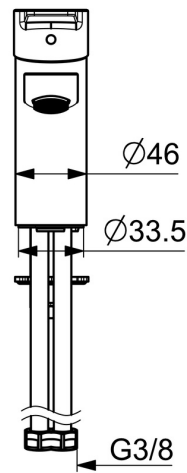

EAN: 4057304018305
static.hansa.com/090522830005

- Industry, ECO Building, Housing
- Single-lever
- Deck mounted
- Chrome
- Fixed spout
- PCA® - constant flow rate regardless of pressure variations
- Single operating lever/handle, Hot/Cold symbols
- Limitation option for maximum temperature and flow-rate, Adjustable hot water stop (included, retrofittable)
- ø 35 mm ceramic cartridge for flow and temperature control
- Flexible inlet pipes
- Inner body made of DZR brass, Rapid installation system
- Without pop-up waste, Without draw-rod opening

Technical data

Flow properties

Flow-rate at 3 bar (with flow controller) **4.2 l/min**

Technical properties

DN-size (nominal dimension) **DN15**
 Hot water supply **max. +70°C**
 Working pressure **0.5-10 bar**
 Connection size **G3/8**
 Projection **121 mm**
 Backflow prevention (EN1717) **AA**
 Material **Brass**

Spare parts

SP09092283

	Name	Code
1	Lever	59913910
1	Lever	59913911
1.1	Screw, M5x8, SW2.5	59904755
1.3	Symbol plug Grey	59912112
2	Covering cap, 33x3 mm	59912504
3	Tightening nut, M40x1	1003409V
4	Cartridge, 3.5 Eco	59912324
4	Cartridge, 3.5 Classic	59913075
4.1	Temperature adjustment limiter	59912325
4.3	O-ring, d 28.24x2.62 Discontinued	59912590
4.4	O-ring, d 10.10x1.60 Discontinued	59905072
5.1	Pop-up operating rod	59913067
5.2	Swivel joint	59904624
5.3	Bottom seal	59914591
5.5	Fixing plate	59904765
5.6	Screw, M8x1, SW13	59904766
5.7	Fixing set	59912113
5.8	Flexible pipe, L=430, G3/8-M10x1 RH Discontinued	59913213
5.9	Flexible pipe, L=430, G3/8-M10x1	59912515
5.10	O-ring, d 7.65x1.78	59902337
5.11	Gasket, 9.5x14.4x2	59912551
5.14	Fixing screw, M8x1, L=140	59912474
6	Aerator, M24x1, 6 l/min	59913727
6	Aerator, M24x1, -105	59914550
7	Pop-up waste	59904620
7	Pop-up waste, (2019-)	59914764
N.I.	Key, SW30/34	59912108