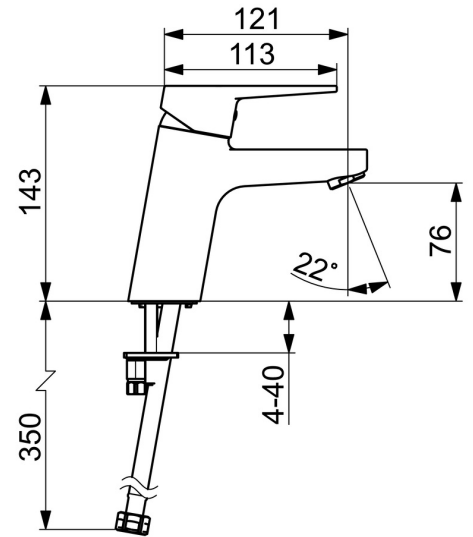

EAN: 4057304018305
static.hansa.com/090522830005

- Industry, ECO Building, Housing
- Single-lever
- Deck mounted
- Chrome
- Fixed spout
- PCA® - constant flow rate regardless of pressure variations
- Single operating lever/handle, Hot/Cold symbols
- Limitation option for maximum temperature and flow-rate, Adjustable hot water stop (included, retrofittable)
- ø 35 mm ceramic cartridge for flow and temperature control
- Flexible inlet pipes
- Inner body made of DZR brass, Rapid installation system
- Without pop-up waste, Without draw-rod opening

Technical data

Flow properties

Flow-rate at 3 bar (with flow controller) **4.2 l/min**

Technical properties

DN-size (nominal dimension) **DN15**
 Hot water supply **max. +70°C**
 Working pressure **0.5-10 bar**
 Connection size **G3/8**
 Projection **121 mm**
 Backflow prevention (EN1717) **AA**
 Material **Brass**

Spare parts

SP09092283

	Name	Code
1	Lever	59913910
1	Lever	59913911
1.1	Screw, M5x8, SW2.5	59904755
1.3	Symbol plug Grey	59912112
2	Covering cap, 33x3 mm	59912504
3	Tightening nut, M40x1	1003409V
4	Cartridge, 3.5 Eco	59912324
4	Cartridge, 3.5 Classic	59913075
4.1	Temperature adjustment limiter	59912325
4.3	O-ring, d 28.24x2.62 Discontinued	59912590
4.4	O-ring, d 10.10x1.60 Discontinued	59905072
5.1	Pop-up operating rod	59913067
5.2	Swivel joint	59904624
5.3	Bottom seal	59914591
5.5	Fixing plate	59904765
5.6	Screw, M8x1, SW13	59904766
5.7	Fixing set	59912113
5.8	Flexible pipe, L=430, G3/8-M10x1 RH Discontinued	59913213
5.9	Flexible pipe, L=430, G3/8-M10x1	59912515
5.10	O-ring, d 7.65x1.78	59902337
5.11	Gasket, 9.5x14.4x2	59912551
5.14	Fixing screw, M8x1, L=140	59912474
6	Aerator, M24x1, 6 l/min	59913727
6	Aerator, M24x1, -105	59914550
7	Pop-up waste	59904620
7	Pop-up waste, (2019-)	59914764
N.I.	Key, SW30/34	59912108