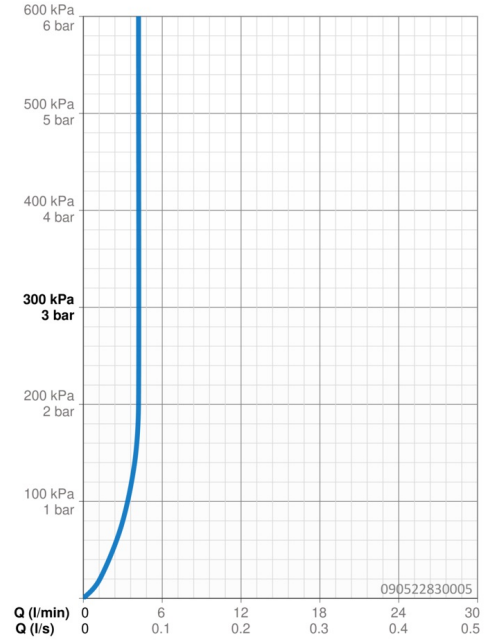

Technical data

Flow properties

Flow-rate at 3 bar (with flow controller) **4.2 l/min**

Technical properties

DN-size (nominal dimension) **DN15**
Hot water supply **max. +70°C**
Working pressure **0.5-10 bar**
Connection size **G3/8**
Projection **121 mm**
Backflow prevention (EN1717) **AA**
Material **Brass**

Regulations

EN standard **EN 817**
Noise class **I (ISO 3822)**

Approvals and Declarations

KIWA **K6116/08**
DVGW **NW-6506CQ0410**
ABP **P-IX 38553/IA**
Declaration of conformity **DoC**
EPD **S-P-06391**