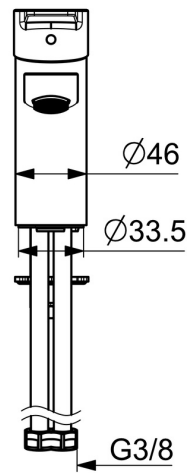

EAN: 4057304018299
static.hansa.com/090522830004

- Industry, ECO Building, Housing
- Single-lever
- Deck mounted
- Chrome
- Fixed spout
- PCA® - constant flow rate regardless of pressure variations
- Single operating lever/handle, Hot/Cold symbols
- Limitation option for maximum temperature and flow-rate, Adjustable hot water stop (included, retrofittable)
- ø 35 mm ceramic cartridge for flow and temperature control
- Flexible inlet pipes
- Inner body made of DZR brass, Rapid installation system
- Without pop-up waste, Without draw-rod opening

Technical data

Flow properties

Flow-rate at 3 bar (with flow controller) **3.4 l/min**

Technical properties

DN-size (nominal dimension) **DN15**
 Hot water supply **max. +70°C**
 Working pressure **0.5-10 bar**
 Connection size **G3/8**
 Projection **121 mm**
 Backflow prevention (EN1717) **AA**
 Material **Brass**

Spare parts

SP09092283

	Name	Code
1	Lever	59913910
1	Lever	59913911
1.1	Screw, M5x8, SW2.5	59904755
1.3	Symbol plug Grey	59912112
2	Covering cap, 33x3 mm	59912504
3	Tightening nut, M40x1	1003409V
4	Cartridge, 3.5 Eco	59912324
4	Cartridge, 3.5 Classic	59913075
4.1	Temperature adjustment limiter	59912325
4.3	O-ring, d 28.24x2.62 Discontinued	59912590
4.4	O-ring, d 10.10x1.60 Discontinued	59905072
5.1	Pop-up operating rod	59913067
5.2	Swivel joint	59904624
5.3	Bottom seal	59914591
5.5	Fixing plate	59904765
5.6	Screw, M8x1, SW13	59904766
5.7	Fixing set	59912113
5.8	Flexible pipe, L=430, G3/8-M10x1 RH Discontinued	59913213
5.9	Flexible pipe, L=430, G3/8-M10x1	59912515
5.10	O-ring, d 7.65x1.78	59902337
5.11	Gasket, 9.5x14.4x2	59912551
5.14	Fixing screw, M8x1, L=140	59912474
6	Aerator, M24x1, 6 l/min	59913727
6	Aerator, M24x1, -105	59914550
7	Pop-up waste	59904620
7	Pop-up waste, (2019-)	59914764
N.I.	Key, SW30/34	59912108