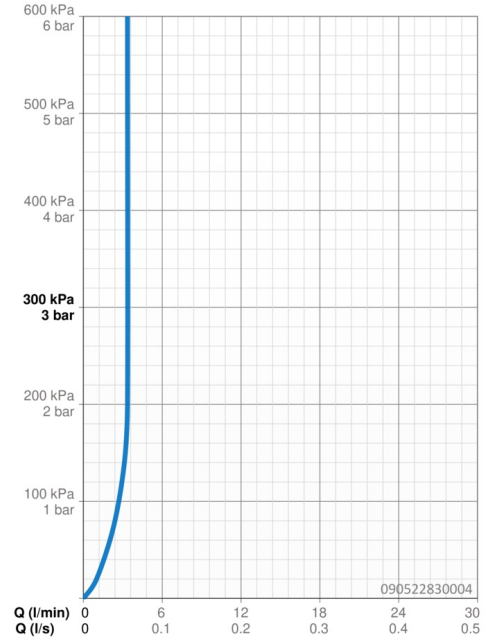

Technical data

Flow properties

Flow-rate at 3 bar (with flow controller) **3.4 l/min**

Technical properties

DN-size (nominal dimension) **DN15**
Hot water supply **max. +70°C**
Working pressure **0.5-10 bar**
Connection size **G3/8**
Projection **121 mm**
Backflow prevention (EN1717) **AA**
Material **Brass**

Regulations

EN standard **EN 817**
Noise class **I (ISO 3822)**

Approvals and Declarations

KIWA **K6116/08**
DVGW **NW-6506CQ0410**
ABP **P-IX 38553/IA**
Declaration of conformity **DoC**
EPD **S-P-06391**