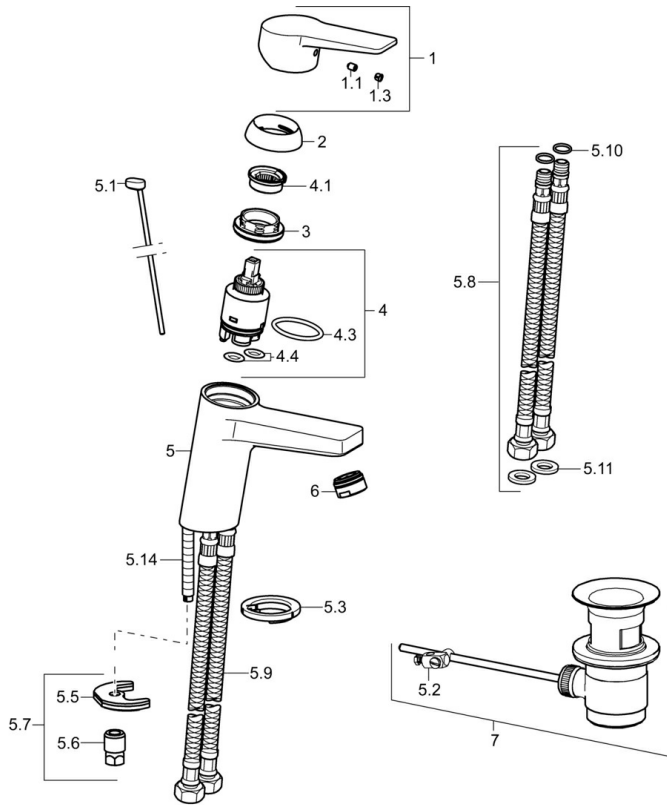

EAN: 4057304018299
static.hansa.com/090522830004

- Industry, ECO Building, Housing
- Single-lever
- Deck mounted
- Chrome
- Fixed spout
- PCA® - constant flow rate regardless of pressure variations
- Single operating lever/handle, Hot/Cold symbols
- Limitation option for maximum temperature and flow-rate, Adjustable hot water stop (included, retrofittable)
- ø 35 mm ceramic cartridge for flow and temperature control
- Flexible inlet pipes
- Inner body made of DZR brass, Rapid installation system
- Without pop-up waste, Without draw-rod opening

Technical data

Flow properties

Flow-rate at 3 bar (with flow controller) **3.4 l/min**

Technical properties

DN-size (nominal dimension) **DN15**
 Hot water supply **max. +70°C**
 Working pressure **0.5-10 bar**
 Connection size **G3/8**
 Projection **121 mm**
 Backflow prevention (EN1717) **AA**
 Material **Brass**

Spare parts

SP09092283

	Name	Code
1	Lever	59913910
1	Lever	59913911
1.1	Screw, M5x8, SW2.5	59904755
1.3	Symbol plug Grey	59912112
2	Covering cap, 33x3 mm	59912504
3	Tightening nut, M40x1	1003409V
4	Cartridge, 3.5 Eco	59912324
4	Cartridge, 3.5 Classic	59913075
4.1	Temperature adjustment limiter	59912325
4.3	O-ring, d 28.24x2.62 Discontinued	59912590
4.4	O-ring, d 10.10x1.60 Discontinued	59905072
5.1	Pop-up operating rod	59913067
5.2	Swivel joint	59904624
5.3	Bottom seal	59914591
5.5	Fixing plate	59904765
5.6	Screw, M8x1, SW13	59904766
5.7	Fixing set	59912113
5.8	Flexible pipe, L=430, G3/8-M10x1 RH Discontinued	59913213
5.9	Flexible pipe, L=430, G3/8-M10x1	59912515
5.10	O-ring, d 7.65x1.78	59902337
5.11	Gasket, 9.5x14.4x2	59912551
5.14	Fixing screw, M8x1, L=140	59912474
6	Aerator, M24x1, 6 l/min	59913727
6	Aerator, M24x1, -105	59914550
7	Pop-up waste	59904620
7	Pop-up waste, (2019-)	59914764
N.I.	Key, SW30/34	59912108