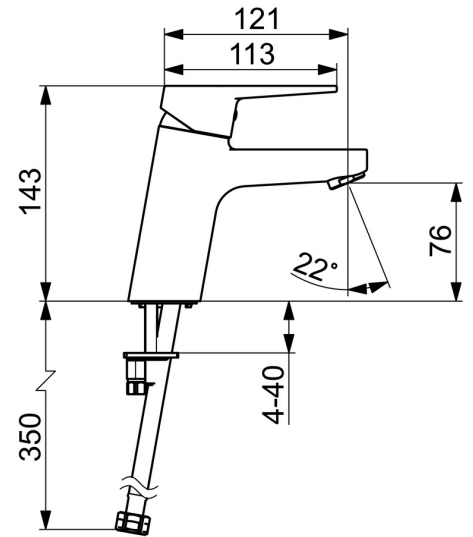

EAN: 4057304018299
static.hansa.com/090522830004

- Industry, ECO Building, Housing
- Single-lever
- Deck mounted
- Chrome
- Fixed spout
- PCA® - constant flow rate regardless of pressure variations
- Single operating lever/handle, Hot/Cold symbols
- Limitation option for maximum temperature and flow-rate, Adjustable hot water stop (included, retrofittable)
- ø 35 mm ceramic cartridge for flow and temperature control
- Flexible inlet pipes
- Inner body made of DZR brass, Rapid installation system
- Without pop-up waste, Without draw-rod opening

Technical data

Flow properties

Flow-rate at 3 bar (with flow controller) **3.4 l/min**

Technical properties

DN-size (nominal dimension) **DN15**
 Hot water supply **max. +70°C**
 Working pressure **0.5-10 bar**
 Connection size **G3/8**
 Projection **121 mm**
 Backflow prevention (EN1717) **AA**
 Material **Brass**

Spare parts

SP09092283

	Name	Code
1	Lever	59913910
1	Lever	59913911
1.1	Screw, M5x8, SW2.5	59904755
1.3	Symbol plug Grey	59912112
2	Covering cap, 33x3 mm	59912504
3	Tightening nut, M40x1	1003409V
4	Cartridge, 3.5 Eco	59912324
4	Cartridge, 3.5 Classic	59913075
4.1	Temperature adjustment limiter	59912325
4.3	O-ring, d 28.24x2.62 Discontinued	59912590
4.4	O-ring, d 10.10x1.60 Discontinued	59905072
5.1	Pop-up operating rod	59913067
5.2	Swivel joint	59904624
5.3	Bottom seal	59914591
5.5	Fixing plate	59904765
5.6	Screw, M8x1, SW13	59904766
5.7	Fixing set	59912113
5.8	Flexible pipe, L=430, G3/8-M10x1 RH Discontinued	59913213
5.9	Flexible pipe, L=430, G3/8-M10x1	59912515
5.10	O-ring, d 7.65x1.78	59902337
5.11	Gasket, 9.5x14.4x2	59912551
5.14	Fixing screw, M8x1, L=140	59912474
6	Aerator, M24x1, 6 l/min	59913727
6	Aerator, M24x1, -105	59914550
7	Pop-up waste	59904620
7	Pop-up waste, (2019-)	59914764
N.I.	Key, SW30/34	59912108